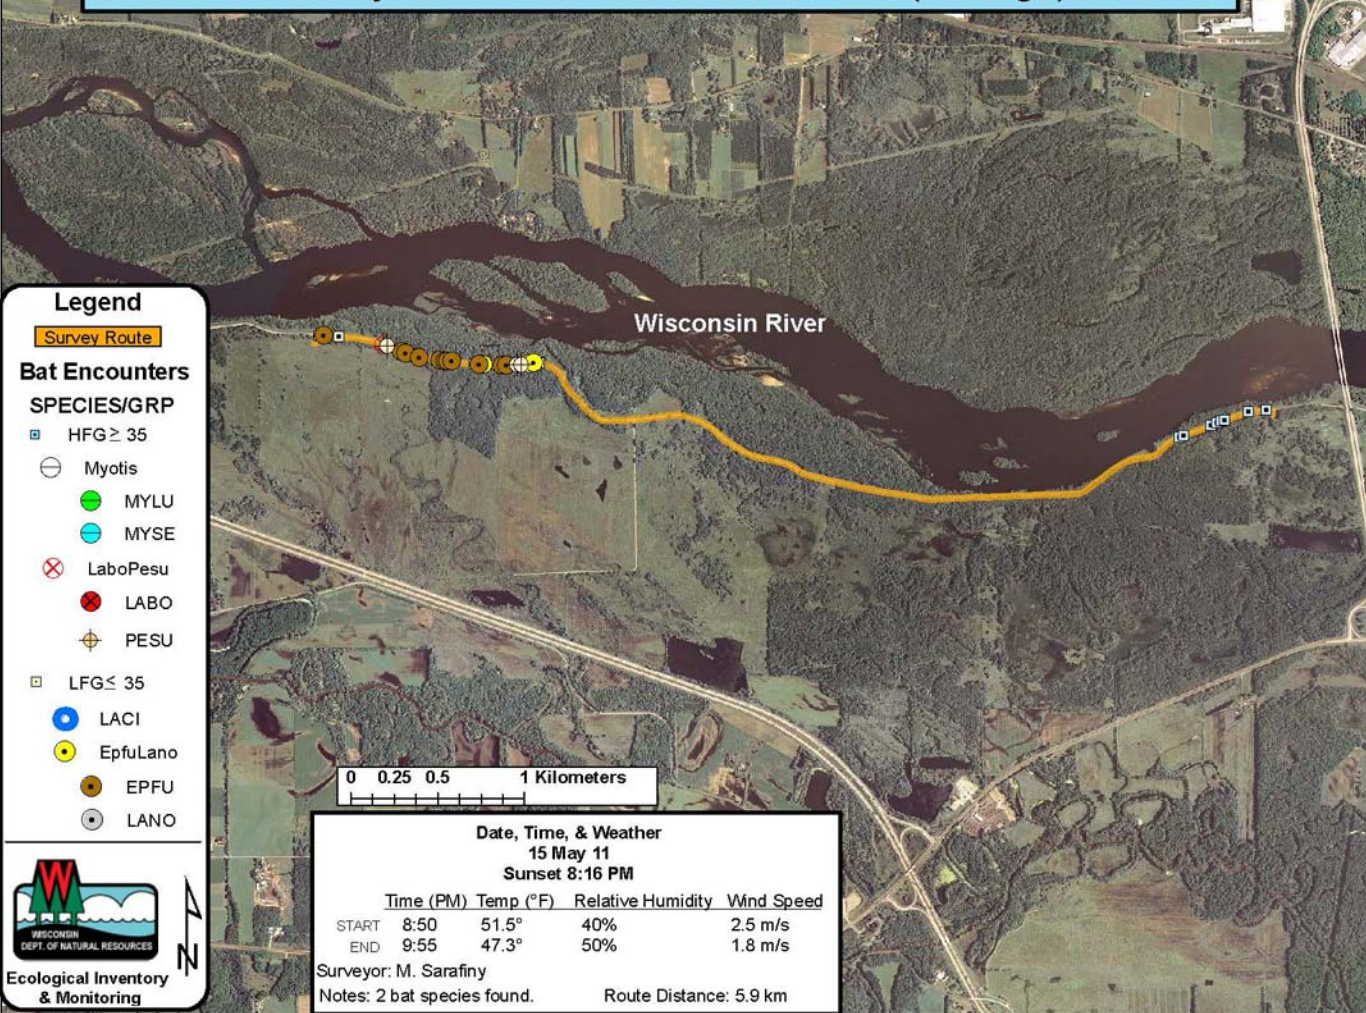

Columbia County: Pine Island Recreation Area (Portage) RT 1203

Legend

Survey Route

Bat Encounters

SPECIES/GRP

- HFG ≥ 35
- Myotis
- MYLU
- MYSE
- LaboPesu
- LABO
- PESU
- LFG ≤ 35
- LACI
- EpfuLano
- EPFU
- LANO

Date, Time, & Weather				
15 May 11				
Sunset 8:16 PM				
	Time (PM)	Temp (°F)	Relative Humidity	Wind Speed
START	8:50	51.5°	40%	2.5 m/s
END	9:55	47.3°	50%	1.8 m/s

Surveyor: M. Sarafiny
 Notes: 2 bat species found. Route Distance: 5.9 km