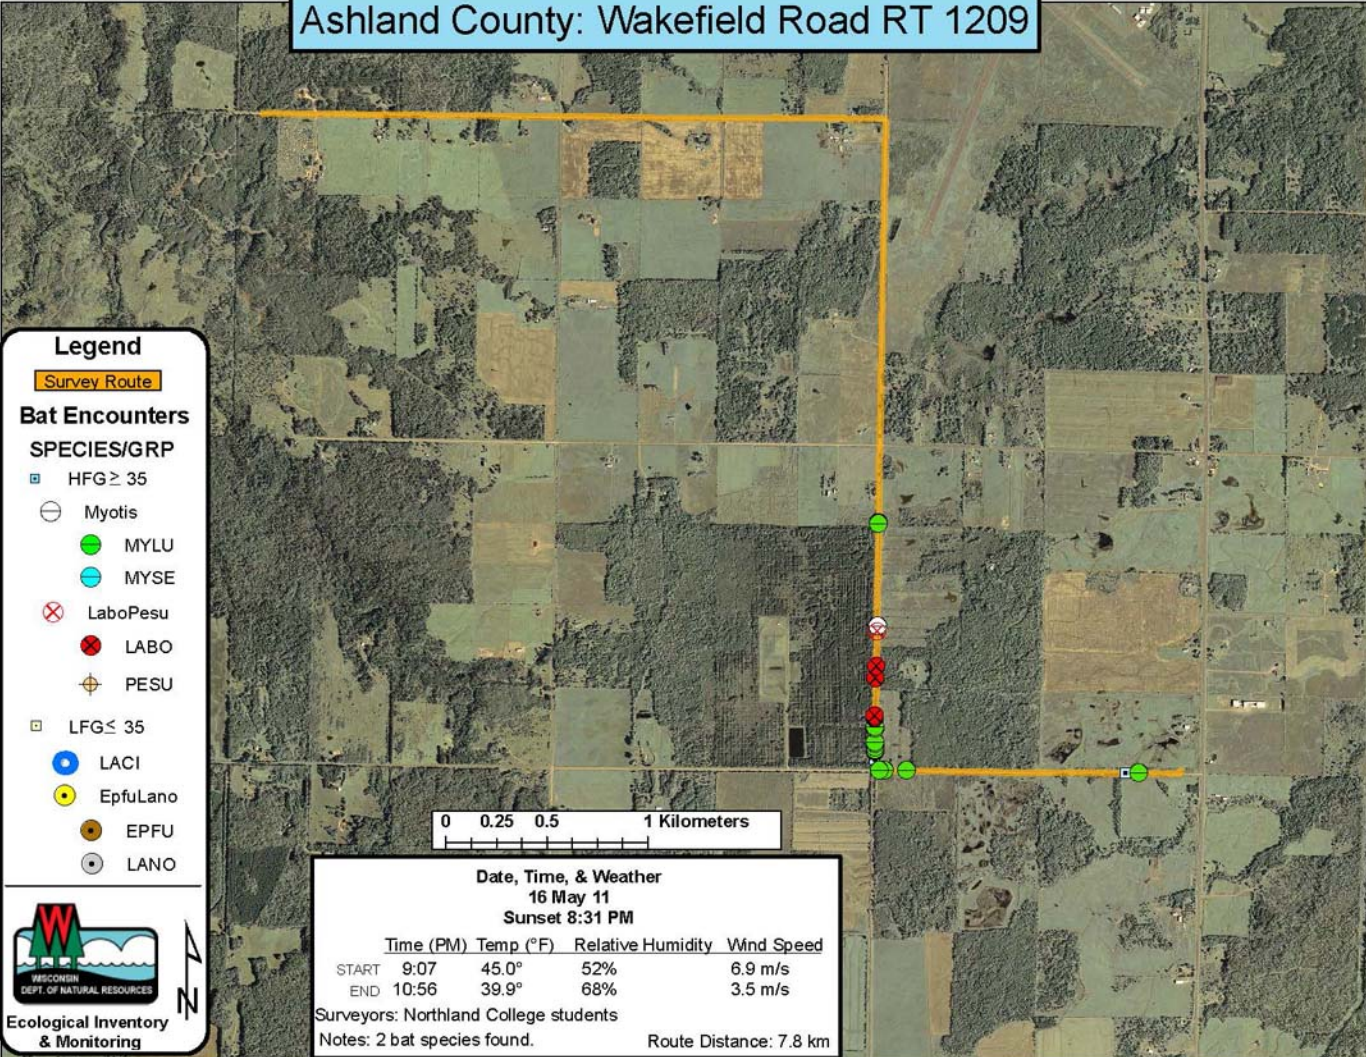

Ashland County: Wakefield Road RT 1209

Legend

Survey Route

Bat Encounters

SPECIES/GRP

- HFG ≥ 35
- Myotis
- MYLU
- MYSE
- ⊗ LaboPesu
- ⊗ LABO
- ⊕ PESU
- LFG ≤ 35
- LACI
- EpfuLano
- EPFU
- LANO

Date, Time, & Weather
 16 May 11
 Sunset 8:31 PM

	Time (PM)	Temp (°F)	Relative Humidity	Wind Speed
START	9:07	45.0°	52%	6.9 m/s
END	10:56	39.9°	68%	3.5 m/s

Surveyors: Northland College students

Notes: 2 bat species found.

Route Distance: 7.8 km

WISCONSIN
DEPT. OF NATURAL RESOURCES