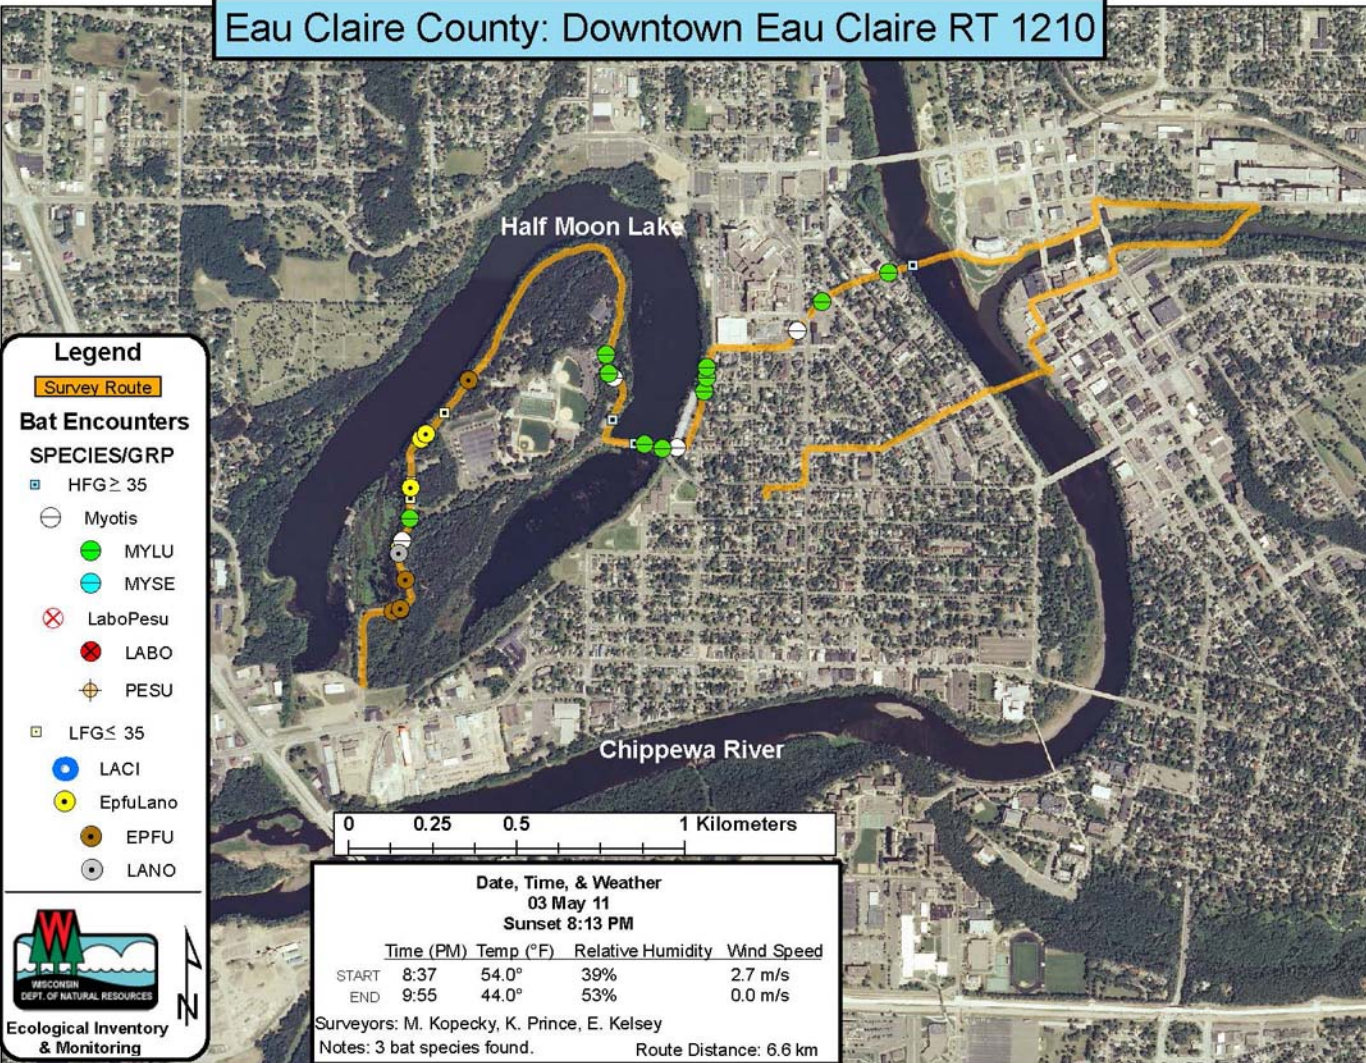

Eau Claire County: Downtown Eau Claire RT 1210

Legend

Survey Route

Bat Encounters

SPECIES/GRP

- HFG ≥ 35
- Myotis
- MYLU
- MYSE
- ⊗ LaboPesu
- LABO
- ⊕ PESU
- LFG ≤ 35
- LACI
- EpfuLano
- EPFU
- LANO

Date, Time, & Weather
 03 May 11
 Sunset 8:13 PM

	Time (PM)	Temp (°F)	Relative Humidity	Wind Speed
START	8:37	54.0°	39%	2.7 m/s
END	9:55	44.0°	53%	0.0 m/s

Surveyors: M. Kopecky, K. Prince, E. Kelsey
 Notes: 3 bat species found. Route Distance: 6.6 km