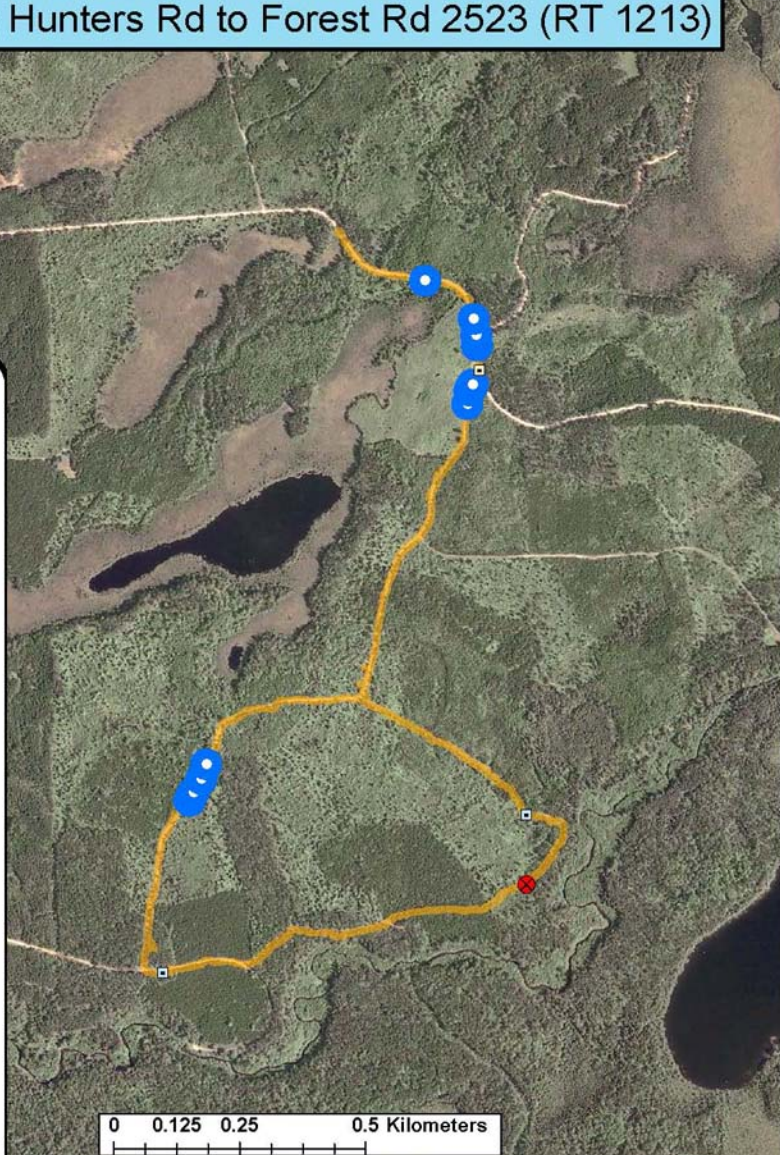

Vilas County: Hunters Rd to Forest Rd 2523 (RT 1213)

Legend

Survey Route

Bat Encounters

SPECIES/GRP

▣ HFG ≥ 35

⊖ Myotis

● MYLU

● MYSE

⊗ LaboPesu

⊗ LABO

⊕ PESU

▣ LFG ≤ 35

● LACI

● EpfuLano

● EPFU

● LANO

0 0.125 0.25 0.5 Kilometers

Date, Time, & Weather

18 May 11

Sunset 8:24 PM

Notes: 2 bat species found

Surveyors: Q. Sheehan, M. Peczynski

Route Distance: 3.4 km