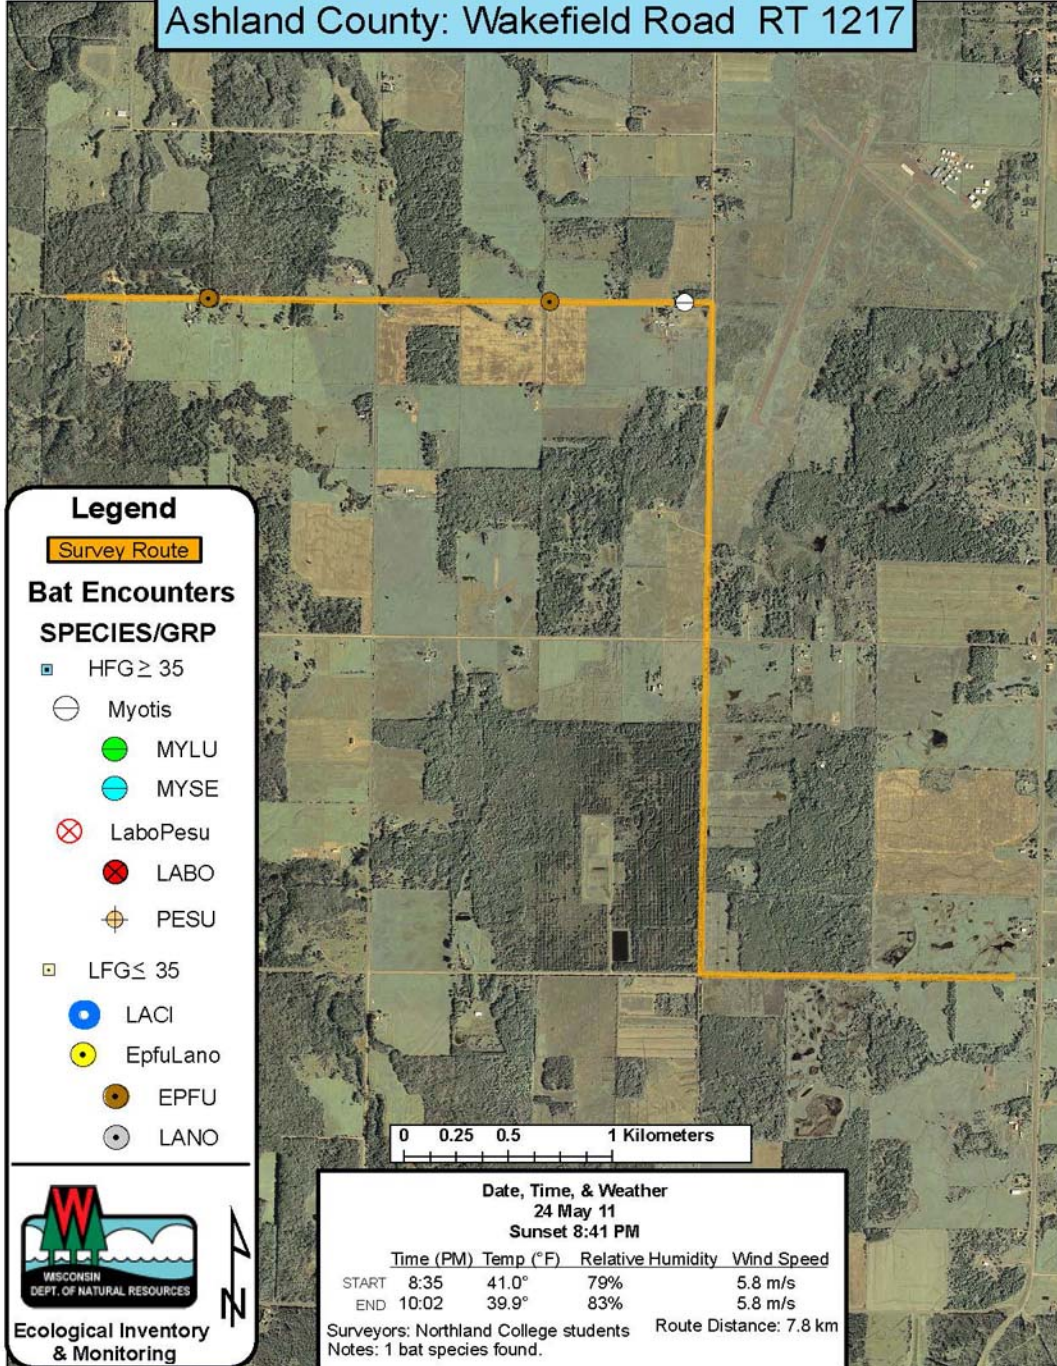

# Ashland County: Wakefield Road RT 1217

## Legend

Survey Route

### Bat Encounters

Surveyors: Northland College students      Route Distance: 7.8 km  
Notes: 1 bat species found.

Ecological Inventory & Monitoring