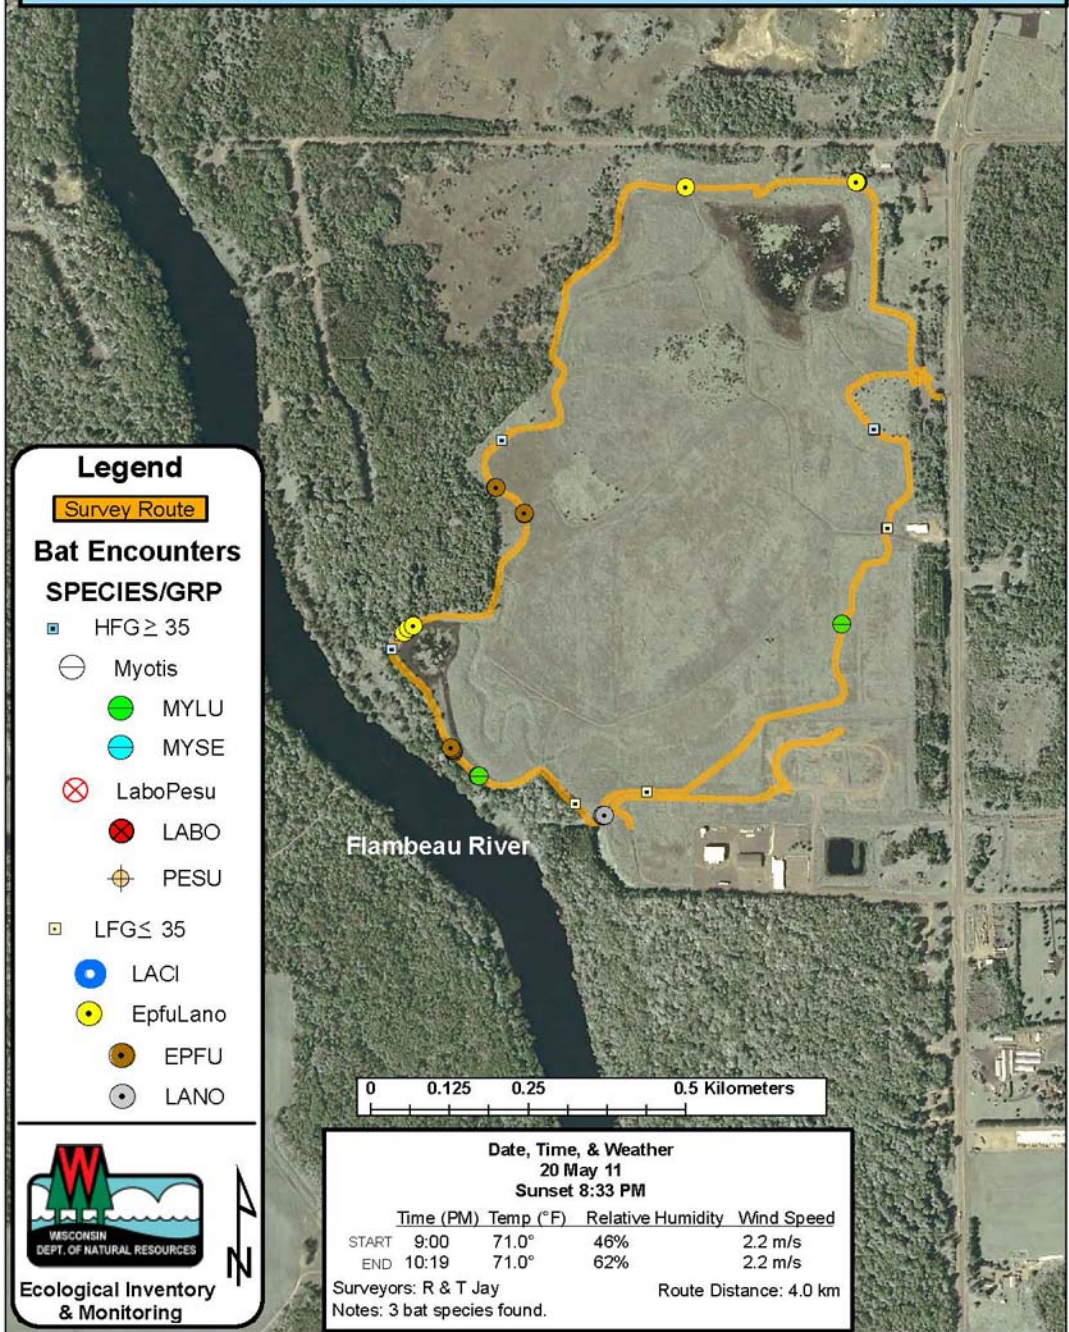

Rusk County: Flambeau Reclaimed Mining Site (Ladysmith) RT 1218

Legend

Survey Route

Bat Encounters

SPECIES/GRP

- HFG $\geq$ 35
- Myotis
- MYLU
- MYSE
- LaboPesu
- LABO
- PESU
- LFG $\leq$ 35
- LACI
- EpfuLano
- EPFU
- LANO

Flambeau River