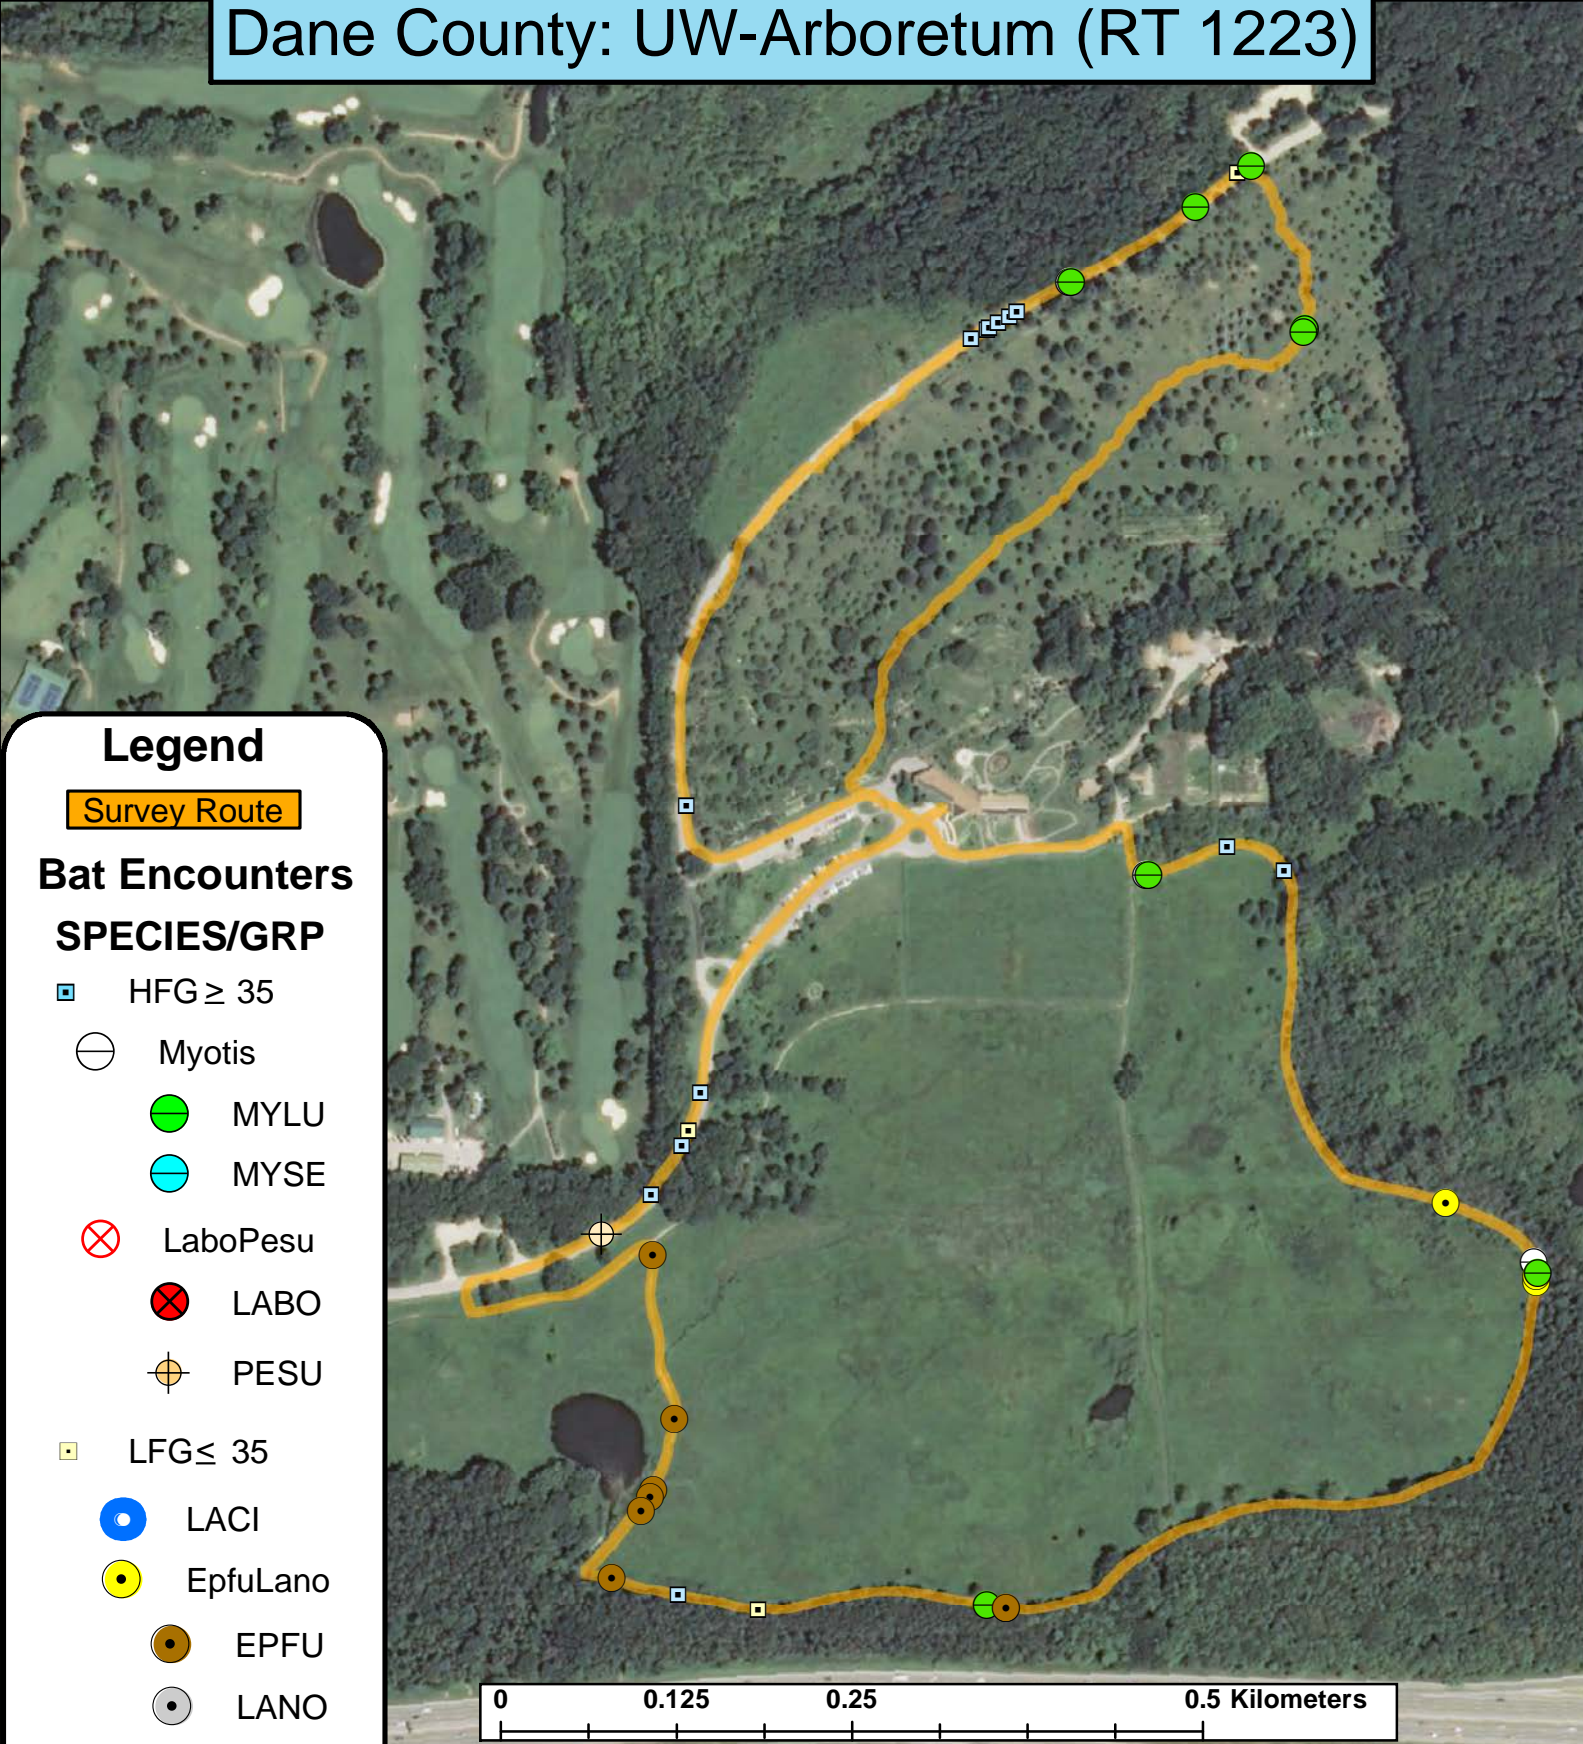

# Dane County: UW-Arboretum (RT 1223)

## Legend

**Survey Route**

### Bat Encounters

Notes: 3 bat species encountered