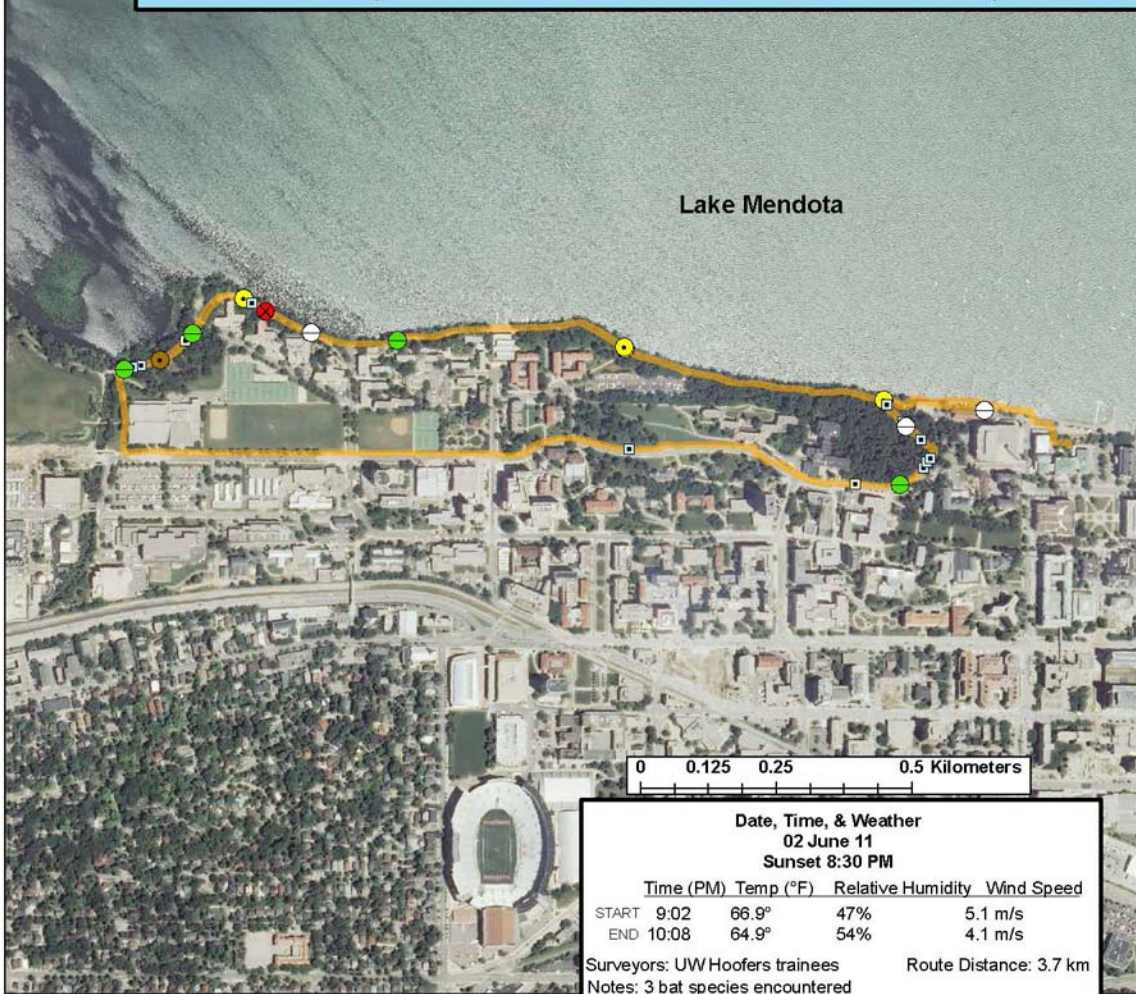

Dane County: UW-Madison Lakeshore Path (RT 1232)

Legend

Survey Route

Bat Encounters

SPECIES/GRP

▣ HFG ≥ 35

⊖ Myotis

● MYLU

● LANO

Date, Time, & Weather

02 June 11

Sunset 8:30 PM

	Time (PM)	Temp (°F)	Relative Humidity	Wind Speed
START	9:02	66.9°	47%	5.1 m/s
END	10:08	64.9°	54%	4.1 m/s

Surveyors: UW Hoofers trainees

Route Distance: 3.7 km

Notes: 3 bat species encountered

Ecological Inventory
& Monitoring