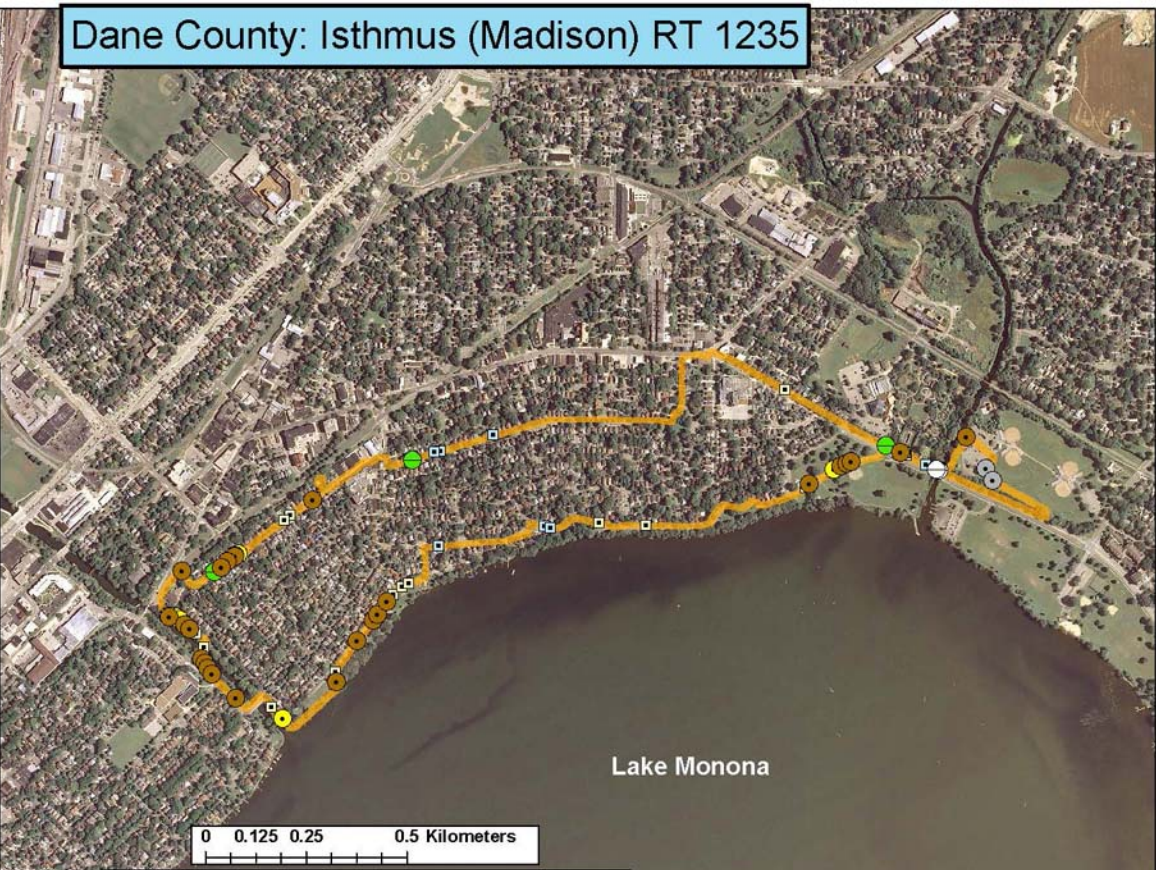

Dane County: Isthmus (Madison) RT 1235

Legend

Survey Route

Bat Encounters

SPECIES/GRP

- HFG ≥ 35
- Myotis
- MYLU
- MYSE
- ⊗ LaboPesu
- LABO
- ⊕ PESU
- LFG ≤ 35
- LACI
- EpfuLano
- EPFU
- LANO

Ecological Inventory & Monitoring

Date, Time, & Weather
2 June 11
Sunset 8:30 PM

	Time (PM)	Temp (°F)	Relative Humidity	Wind Speed
START	9:23	67.3°	52%	5.3 m/s
END	10:40	52.0°	59%	4.0 m/s

Surveyors: J. Bower, P. Skaar
 Notes: 3 bat species found. Route Distance: 5.5 km