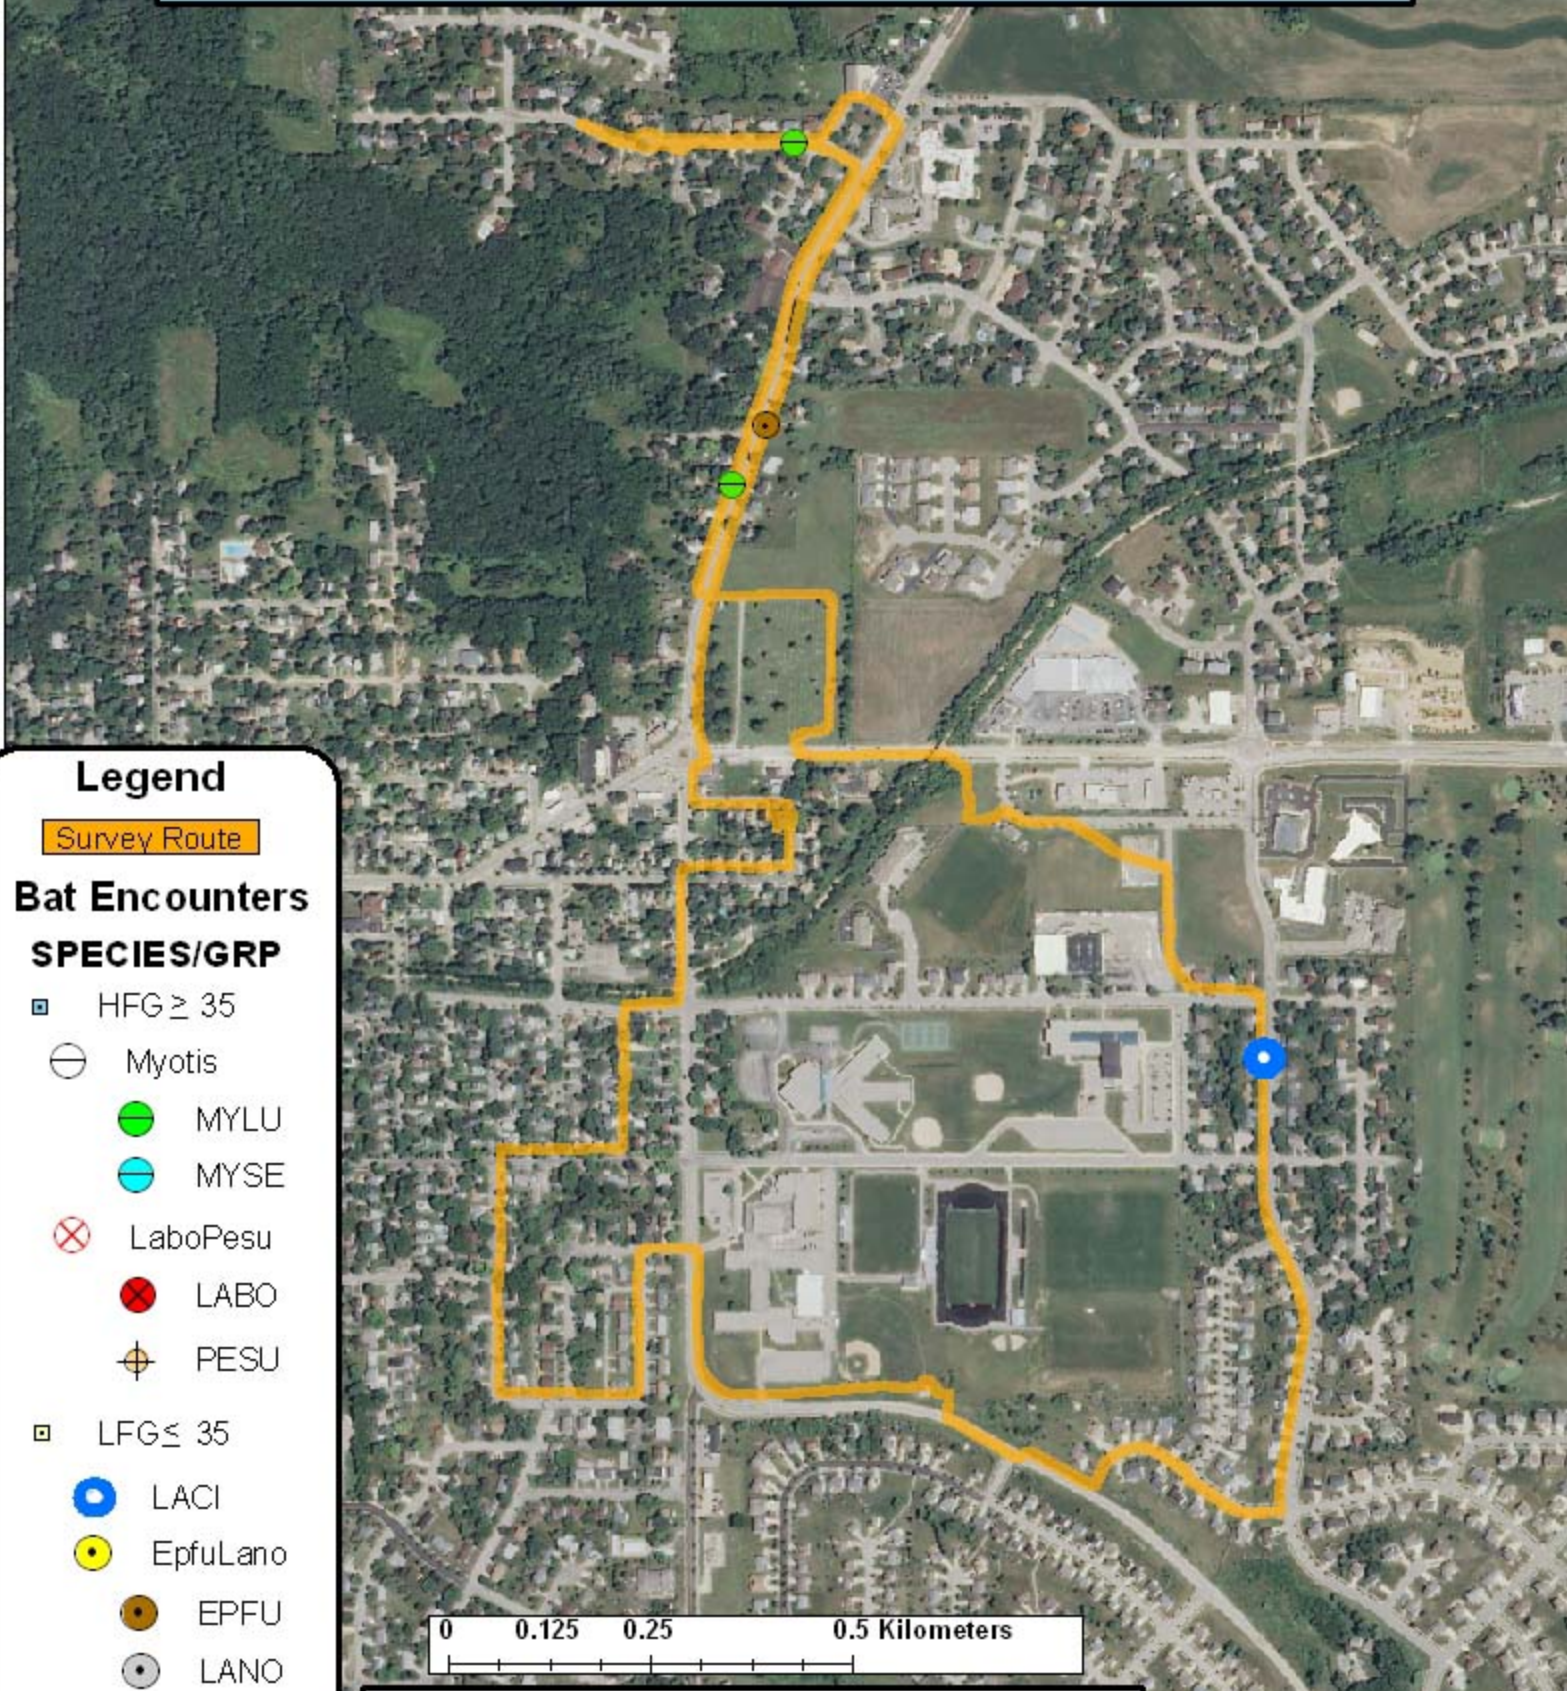

# Dane County: Village of Mt. Horeb RT 1236

## Legend

Survey Route

### Bat Encounters

#### SPECIES/GRP

- HFG ≥ 35
- Myotis
- MYLU
- MYSE
- LaboPesu
- LABO
- PESU
- LFG ≤ 35
- LACI
- EpfuLano
- EPFU
- LANO

**Ecological Inventory & Monitoring**

Date, Time, & Weather				
04 June 11				
Sunset 8:33 PM				
	Time (PM)	Temp (°F)	Relative Humidity	Wind Speed
START	9:05	77°	38%	1.3 m/s
END	10:38	73°	44%	0.9 m/s
Surveyors: P. & D. Popp			Route Distance: 6.8 km	
Notes: 3 bat species encountered				