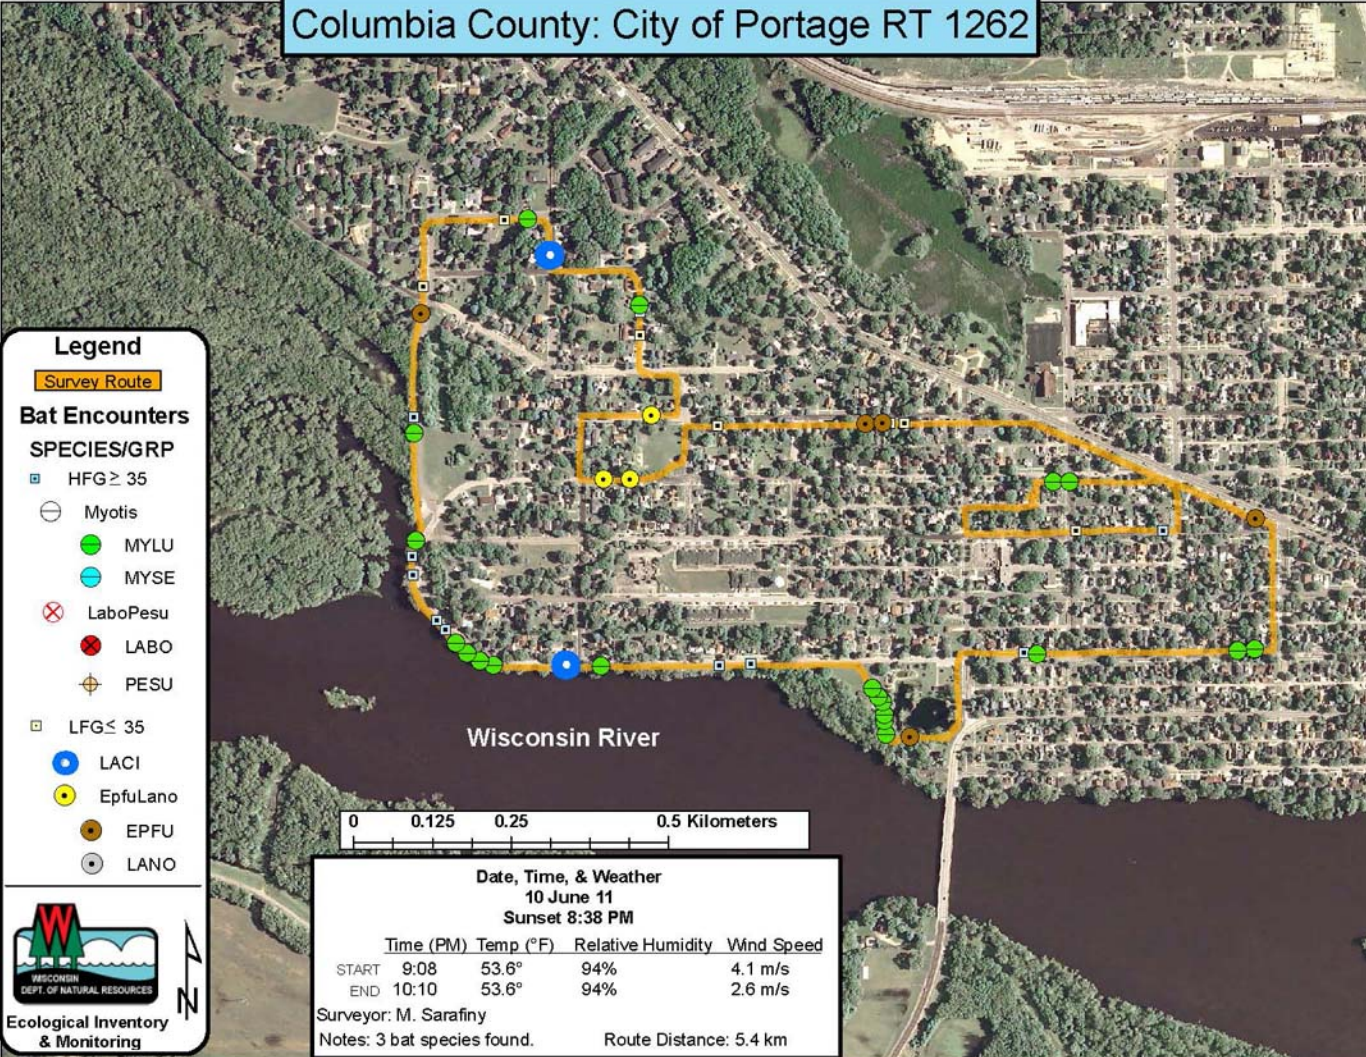

Columbia County: City of Portage RT 1262

Legend

Survey Route

Bat Encounters

SPECIES/GRP

- HFG \geq 35
- Myotis
- MYLU
- MYSE
- ⊗ LaboPesu
- ⊗ LABO
- ⊕ PESU
- LFG \leq 35
- LACI
- EpfuLano
- EPFU
- LANO

Wisconsin River

Date, Time, & Weather

10 June 11

Sunset 8:38 PM

	Time (PM)	Temp (°F)	Relative Humidity	Wind Speed
START	9:08	53.6°	94%	4.1 m/s
END	10:10	53.6°	94%	2.6 m/s

Surveyor: M. Sarafiny

Notes: 3 bat species found.

Route Distance: 5.4 km