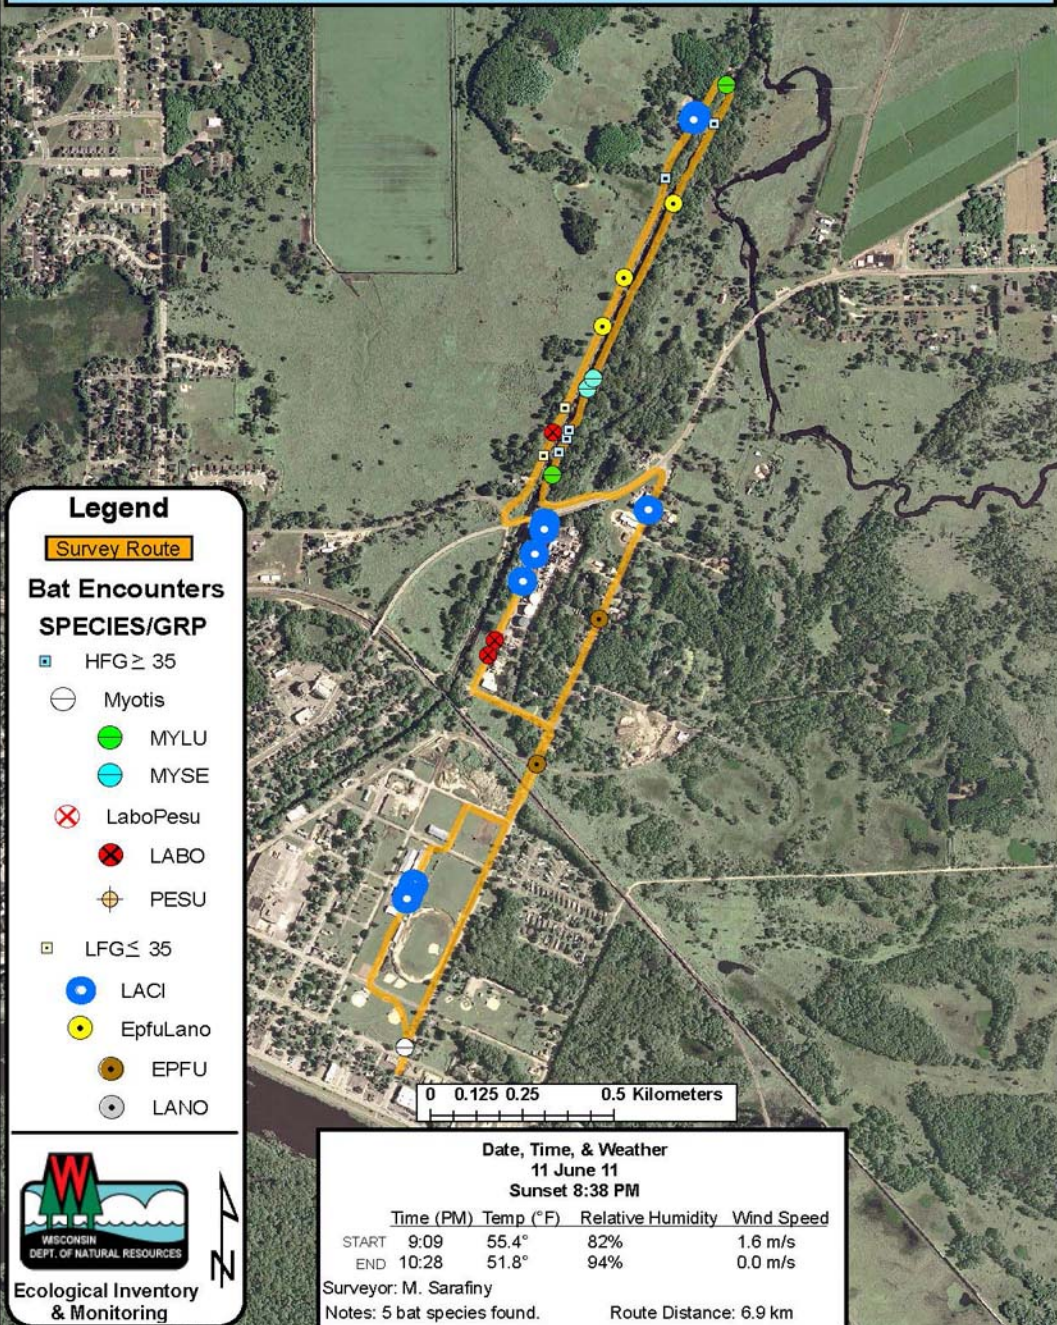

Columbia County: Ice Age Trail Kleist Drury (Portage) RT 1263

Legend

Survey Route

Bat Encounters

SPECIES/GRP

- HFG ≥ 35
- ⊖ Myotis
- MYLU
- MYSE
- ⊗ LaboPesu
- ⊗ LABO
- ⊕ PESU
- LFG ≤ 35
- LACI
- EpfuLano
- EPFU
- LANO

0 0.125 0.25 0.5 Kilometers

Date, Time, & Weather

11 June 11

Sunset 8:38 PM

	Time (PM)	Temp (°F)	Relative Humidity	Wind Speed
START	9:09	55.4°	82%	1.6 m/s
END	10:28	51.8°	94%	0.0 m/s

Surveyor: M. Sarafiny

Notes: 5 bat species found.

Route Distance: 6.9 km

Ecological Inventory
& Monitoring