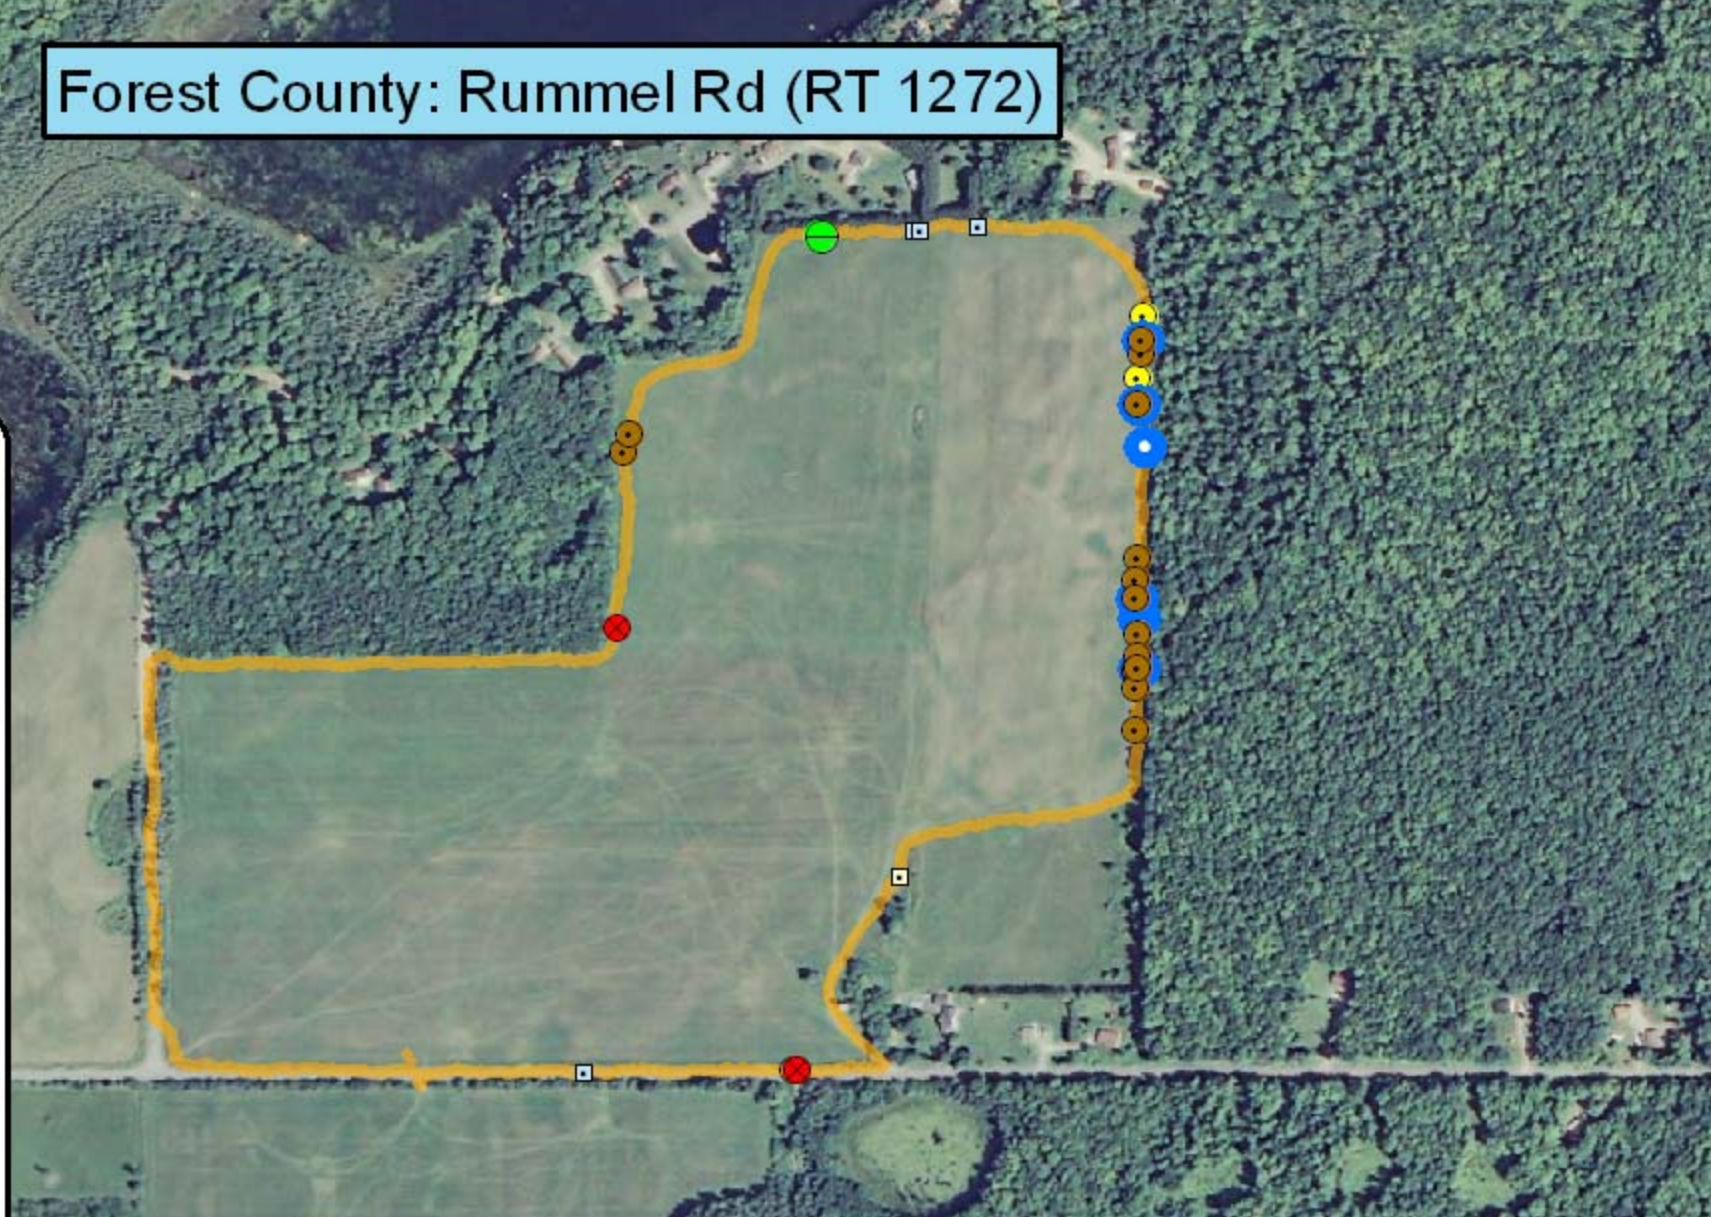

Forest County: Rummel Rd (RT 1272)

Legend

Survey Route

Bat Encounters

SPECIES/GRP

- ▣ HFG ≥ 35
- ⊖ Myotis
- MYLU
- MYSE
- ⊗ LaboPesu
- LABO
- ⊕ PESU
- ▣ LFG ≤ 35
- LACI
- EpfuLano
- EPFU
- LANO

Date, Time, & Weather
13 June 11
Sunset 8:45 PM

	Time (PM)	Temp (°F)	Relative Humidity	Wind Speed
START	9:15	61.0°	60%	0.0 m/s
END	9:55	57.0°	65%	0.0 m/s

Notes: 4 bat species found
 Surveyors: J. Shepard
 Route Distance: 2.75 km

Ecological Inventory & Monitoring