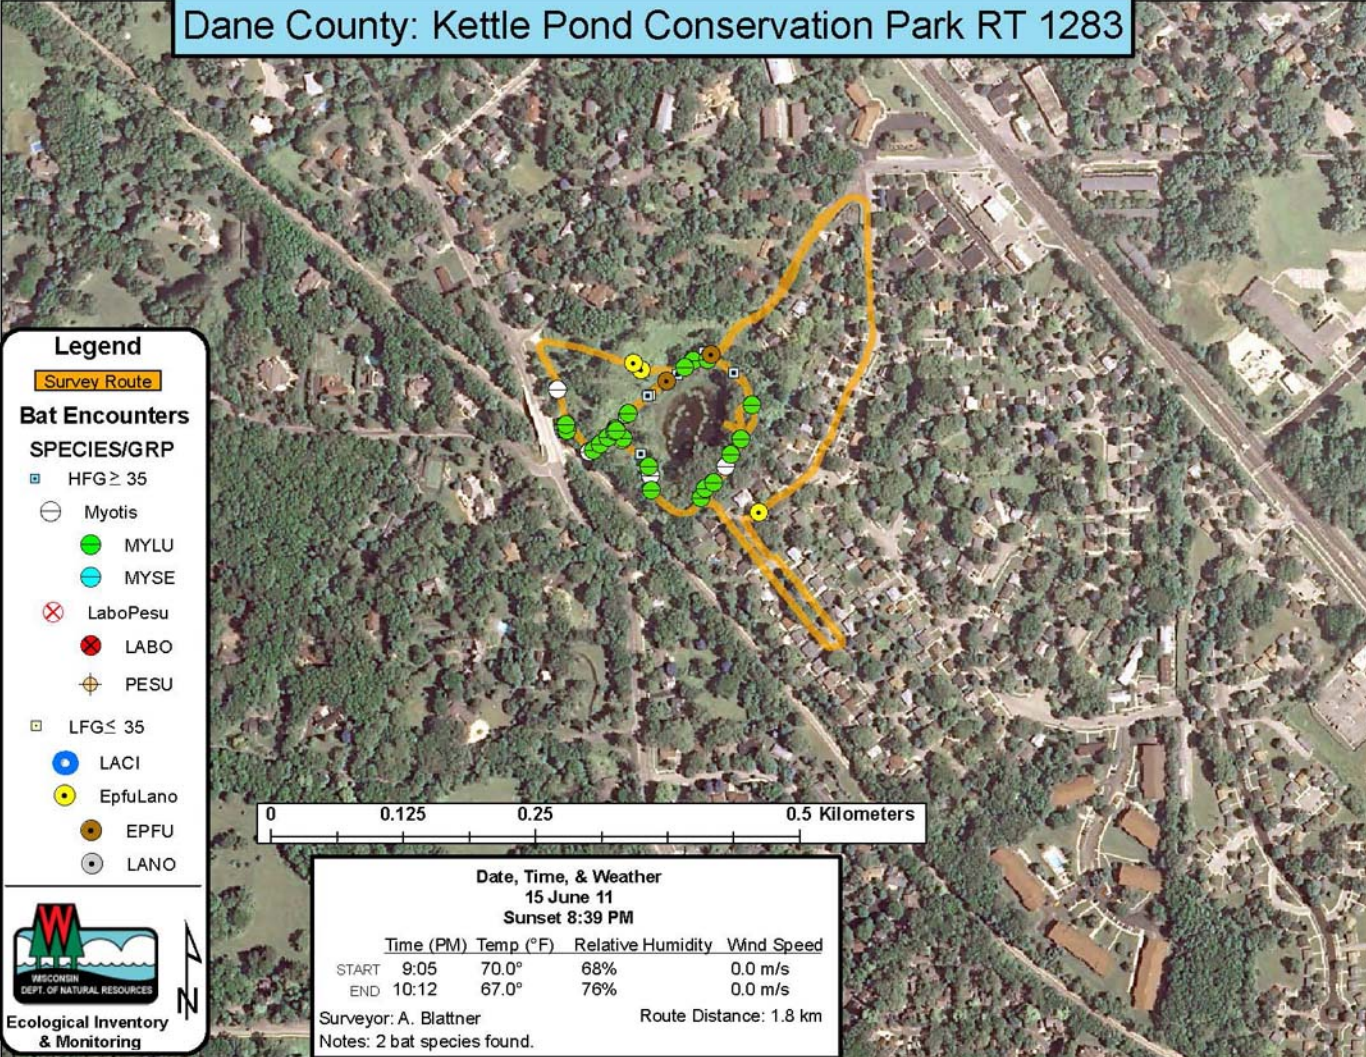

Dane County: Kettle Pond Conservation Park RT 1283

Legend

Survey Route

Bat Encounters

SPECIES/GRP

- HFG ≥ 35
- Myotis
- MYLU
- MYSE
- ⊗ LaboPesu
- LABO
- ⊕ PESU
- LFG ≤ 35
- LACI
- EpfuLano
- EPFU
- LANO

Date, Time, & Weather

15 June 11

Sunset 8:39 PM

	Time (PM)	Temp (°F)	Relative Humidity	Wind Speed
START	9:05	70.0°	68%	0.0 m/s
END	10:12	67.0°	76%	0.0 m/s

Surveyor: A. Blattner

Route Distance: 1.8 km

Notes: 2 bat species found.

Ecological Inventory
& Monitoring