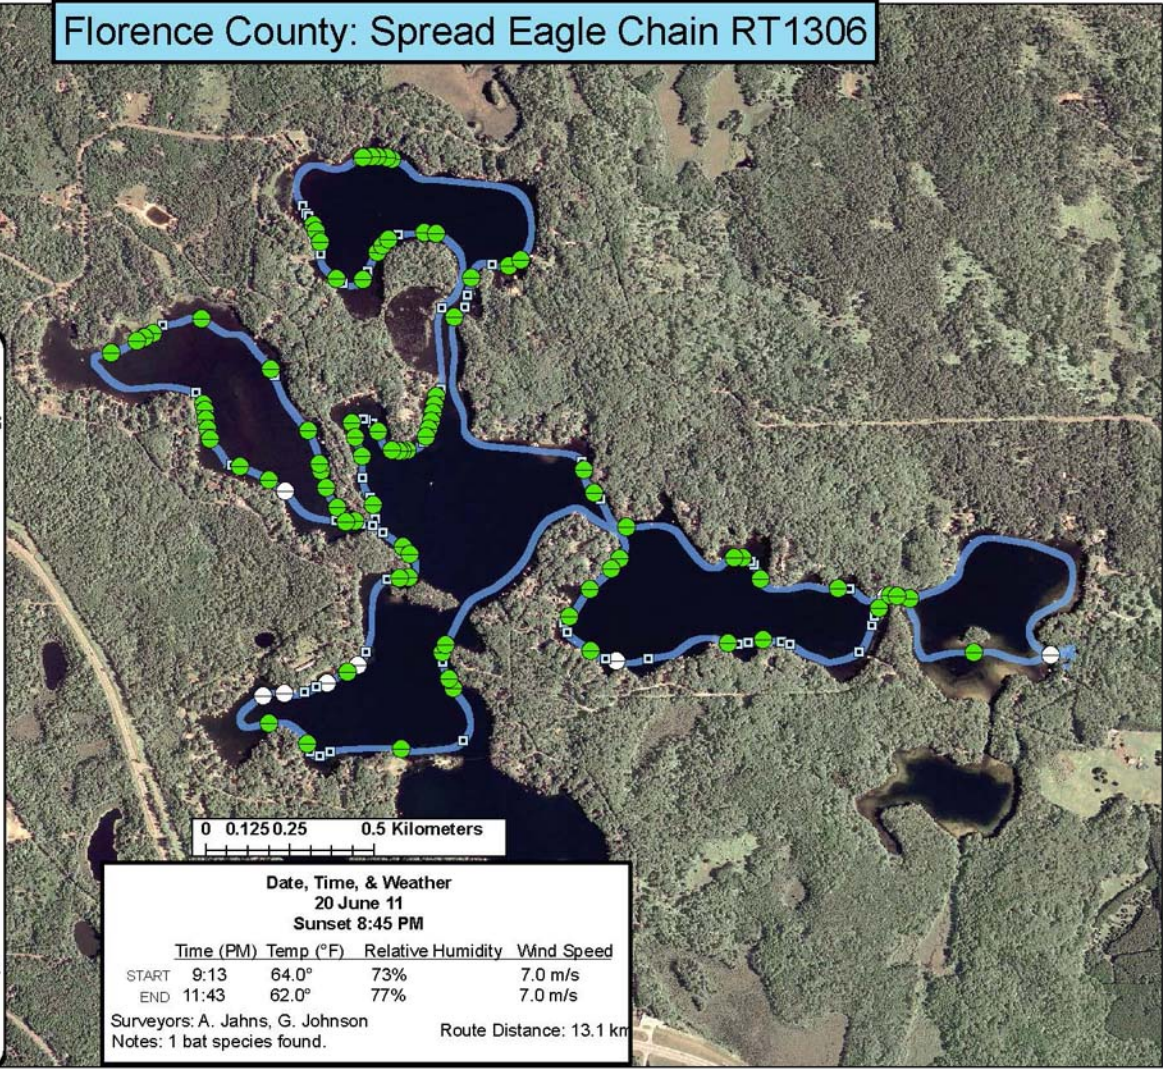

Florence County: Spread Eagle Chain RT1306

Legend

Survey Route

Bat Encounters
SPECIES/GRP

- HFG ≥ 35
- Myotis
- MYLU
- MYSE
- ⊗ LaboPesu
- ⊗ LABO
- ⊕ PESU
- LFG ≥ 35
- LACI
- EpfuLano
- EPFU
- LANO

Date, Time, & Weather
20 June 11
Sunset 8:45 PM

	Time (PM)	Temp (°F)	Relative Humidity	Wind Speed
START	9:13	64.0°	73%	7.0 m/s
END	11:43	62.0°	77%	7.0 m/s

Surveyors: A. Jahns, G. Johnson
Notes: 1 bat species found.

Route Distance: 13.1 km

Ecological Inventory & Monitoring