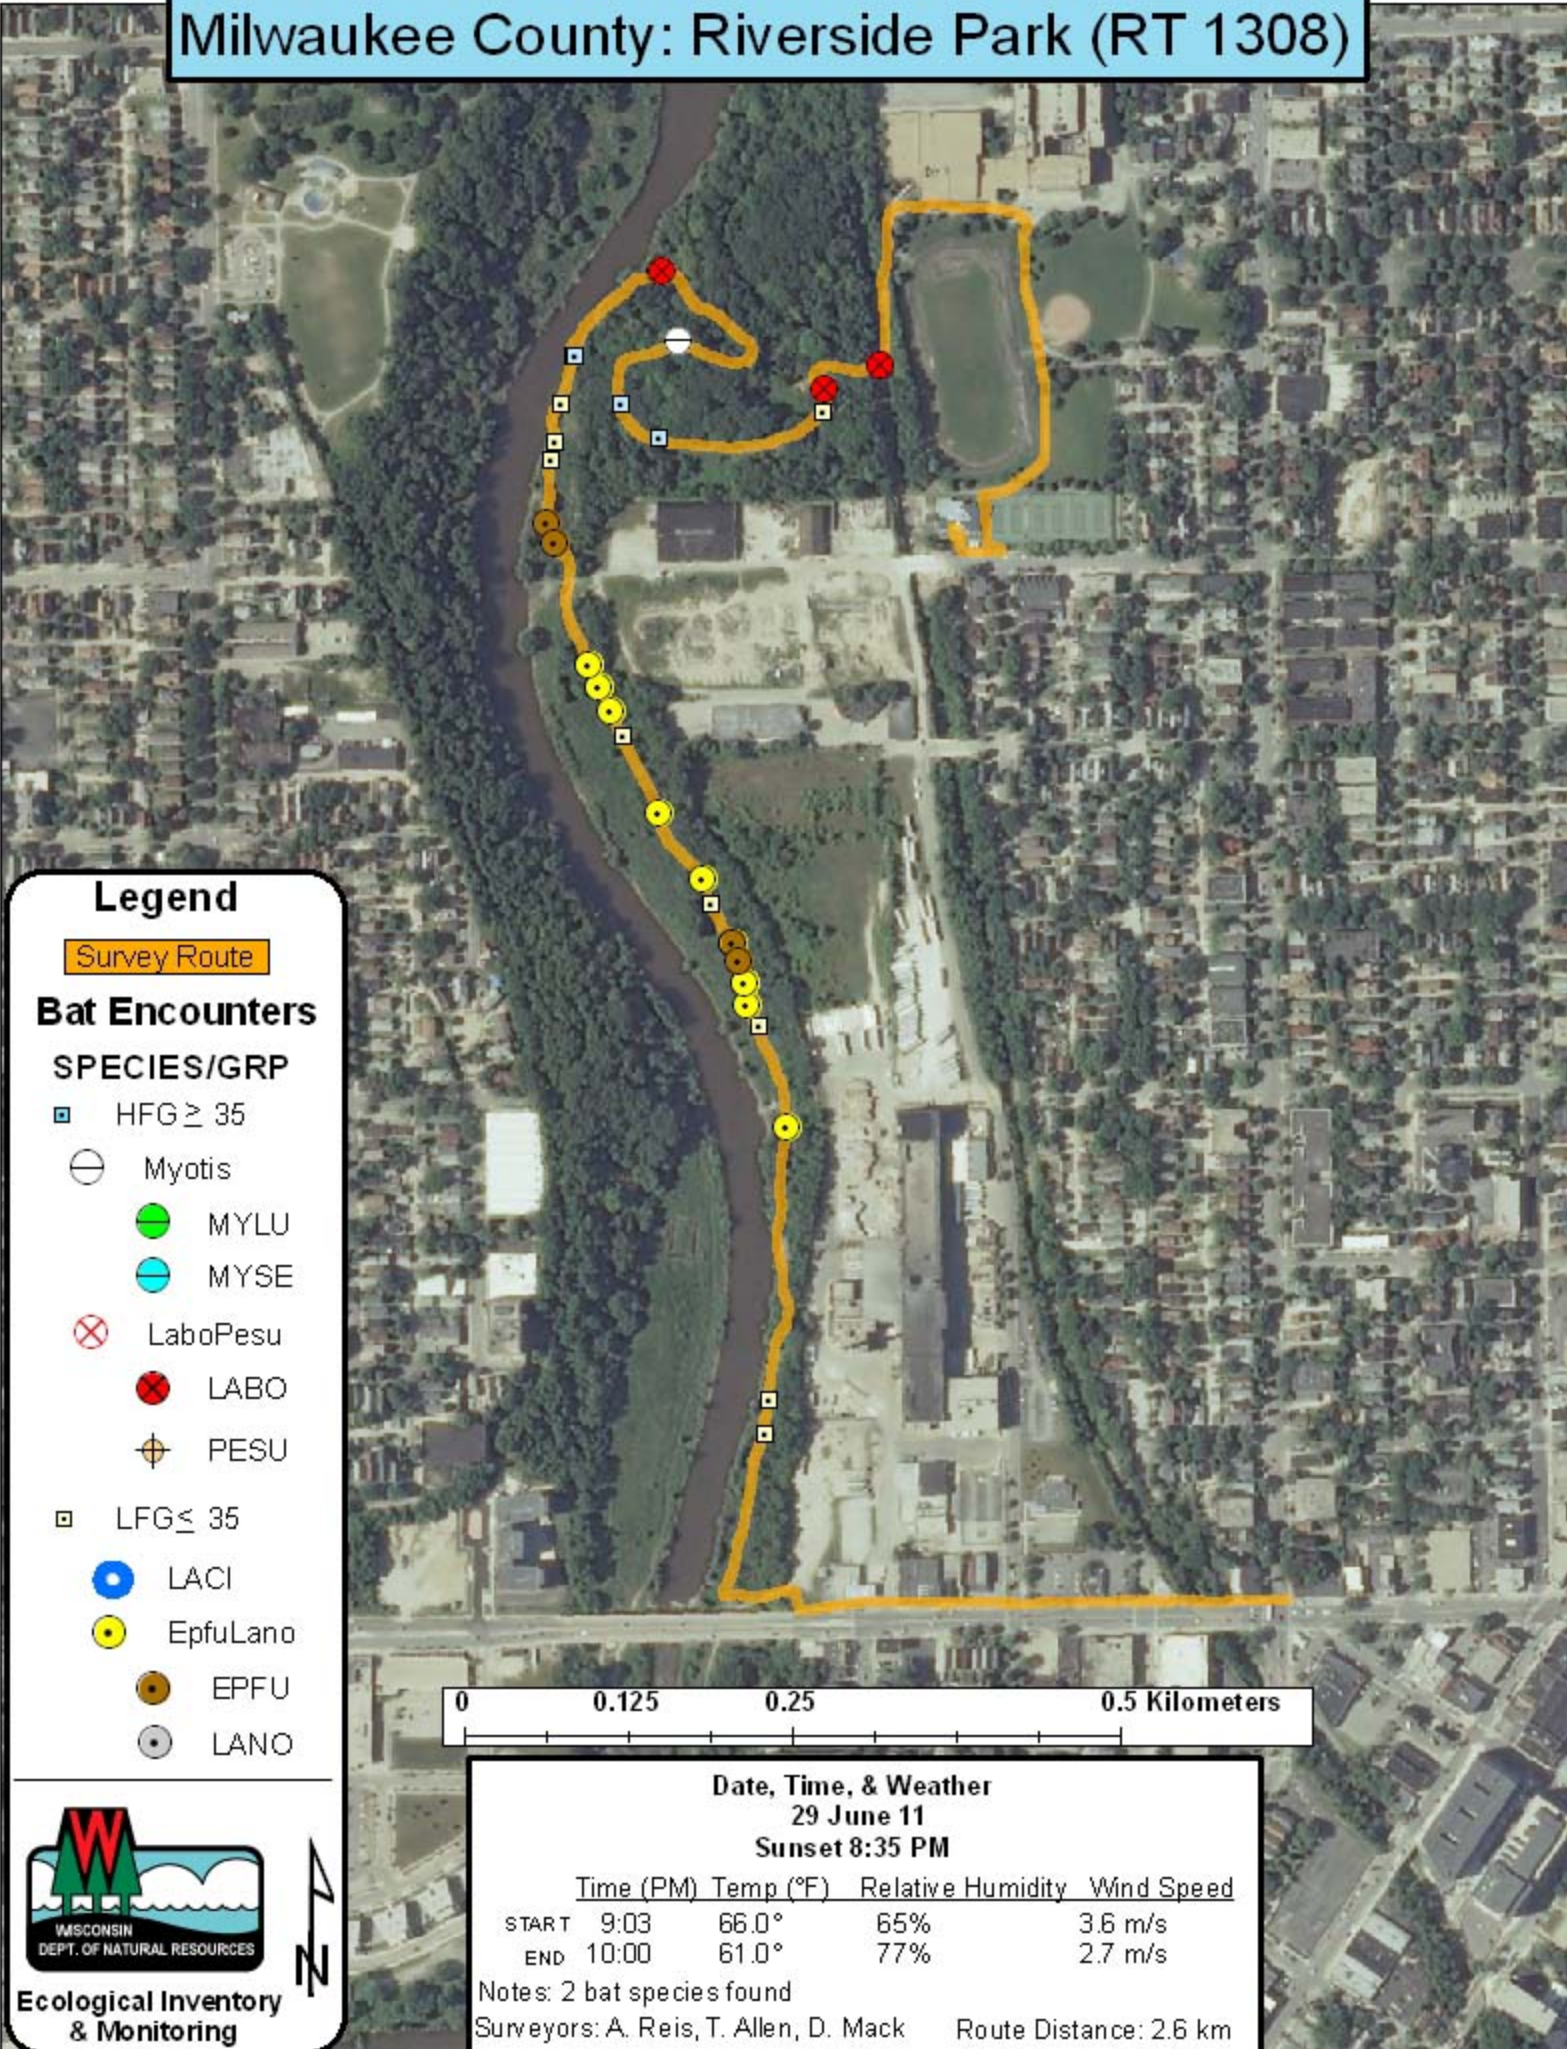

# Milwaukee County: Riverside Park (RT 1308)

## Legend

Survey Route

### Bat Encounters

### Date, Time, & Weather

29 June 11  
Sunset 8:35 PM

	Time (PM)	Temp (°F)	Relative Humidity	Wind Speed
START	9:03	66.0°	65%	3.6 m/s
END	10:00	61.0°	77%	2.7 m/s

Notes: 2 bat species found  
Surveyors: A. Reis, T. Allen, D. Mack      Route Distance: 2.6 km