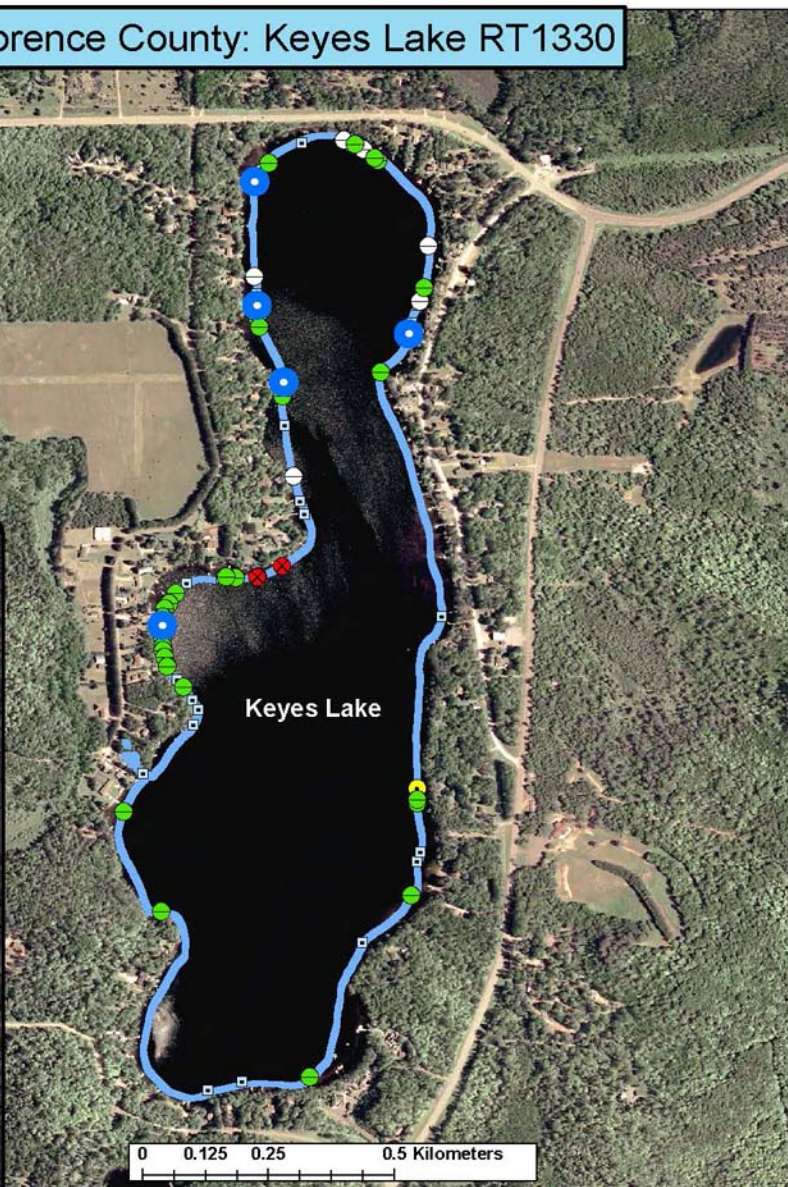

Florence County: Keyes Lake RT1330

Legend

Survey Route

Bat Encounters SPECIES/GRP

□ HFG ≥ 35

○ Myotis

● MYLU

● MYSE

⊗ LaboPesu

⊗ LABO

⊕ PESU

□ LFG ≤ 35

● LACI

● EpfuLano

● EPFU

● LANO

Ecological Inventory
& Monitoring

0 0.125 0.25 0.5 Kilometers

Date, Time, & Weather

02 July 11

Sunset 8:44 PM

	Time (PM)	Temp (°F)	Relative Humidity	Wind Speed
START	9:25	68.0°	65%	4.4 m/s
END	10:55	62.0°	80%	2.2 m/s

Surveyors: A. Jahns, C. Anderson

Notes: 3 bat species found.

Route Distance: 4.9 km