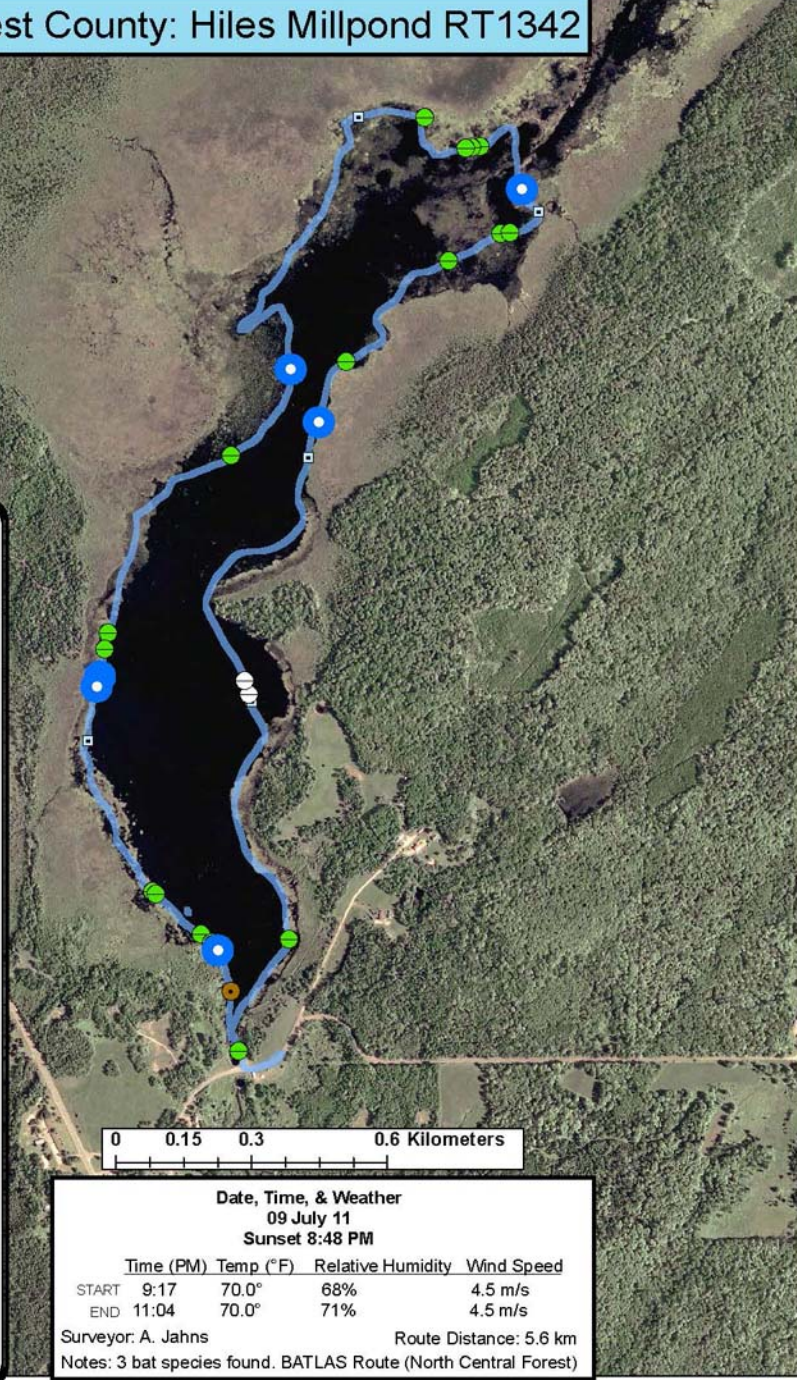

Forest County: Hiles Millpond RT1342

Legend

Survey Route

Bat Encounters SPECIES/GRP

▣ HFG ≥ 35

⊖ Myotis

● MYLU

● MYSE

0 0.15 0.3 0.6 Kilometers

Date, Time, & Weather

09 July 11

Sunset 8:48 PM

	Time (PM)	Temp (°F)	Relative Humidity	Wind Speed
START	9:17	70.0°	68%	4.5 m/s
END	11:04	70.0°	71%	4.5 m/s

Surveyor: A. Jahns

Route Distance: 5.6 km

Notes: 3 bat species found. BATLAS Route (North Central Forest)

Ecological Inventory
& Monitoring