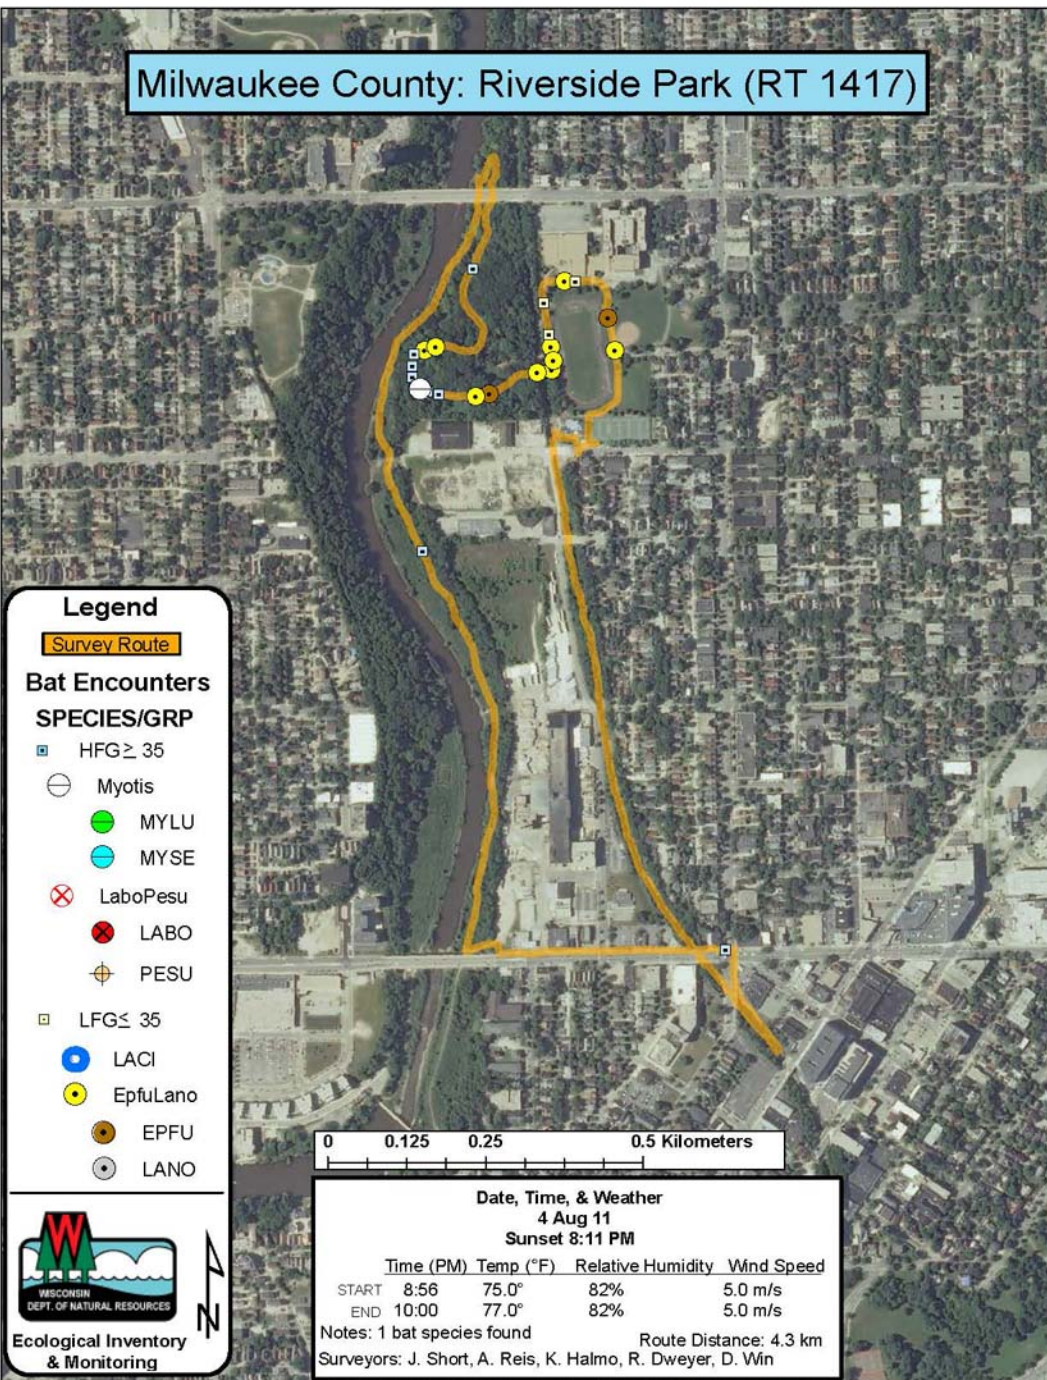

Milwaukee County: Riverside Park (RT 1417)

Legend

Survey Route

Bat Encounters

SPECIES/GRP

- ▣ HFG \geq 35
- ⊖ Myotis
- MYLU
- MYSE
- ⊗ LaboPesu
- LABO
- ⊕ PESU
- ▣ LFG \leq 35
- LACI
- EpfuLano
- EPFU
- LANO

Date, Time, & Weather
 4 Aug 11
 Sunset 8:11 PM

	Time (PM)	Temp (°F)	Relative Humidity	Wind Speed
START	8:56	75.0°	82%	5.0 m/s
END	10:00	77.0°	82%	5.0 m/s

Notes: 1 bat species found Route Distance: 4.3 km
 Surveyors: J. Short, A. Reis, K. Halmo, R. Dweyer, D. Win