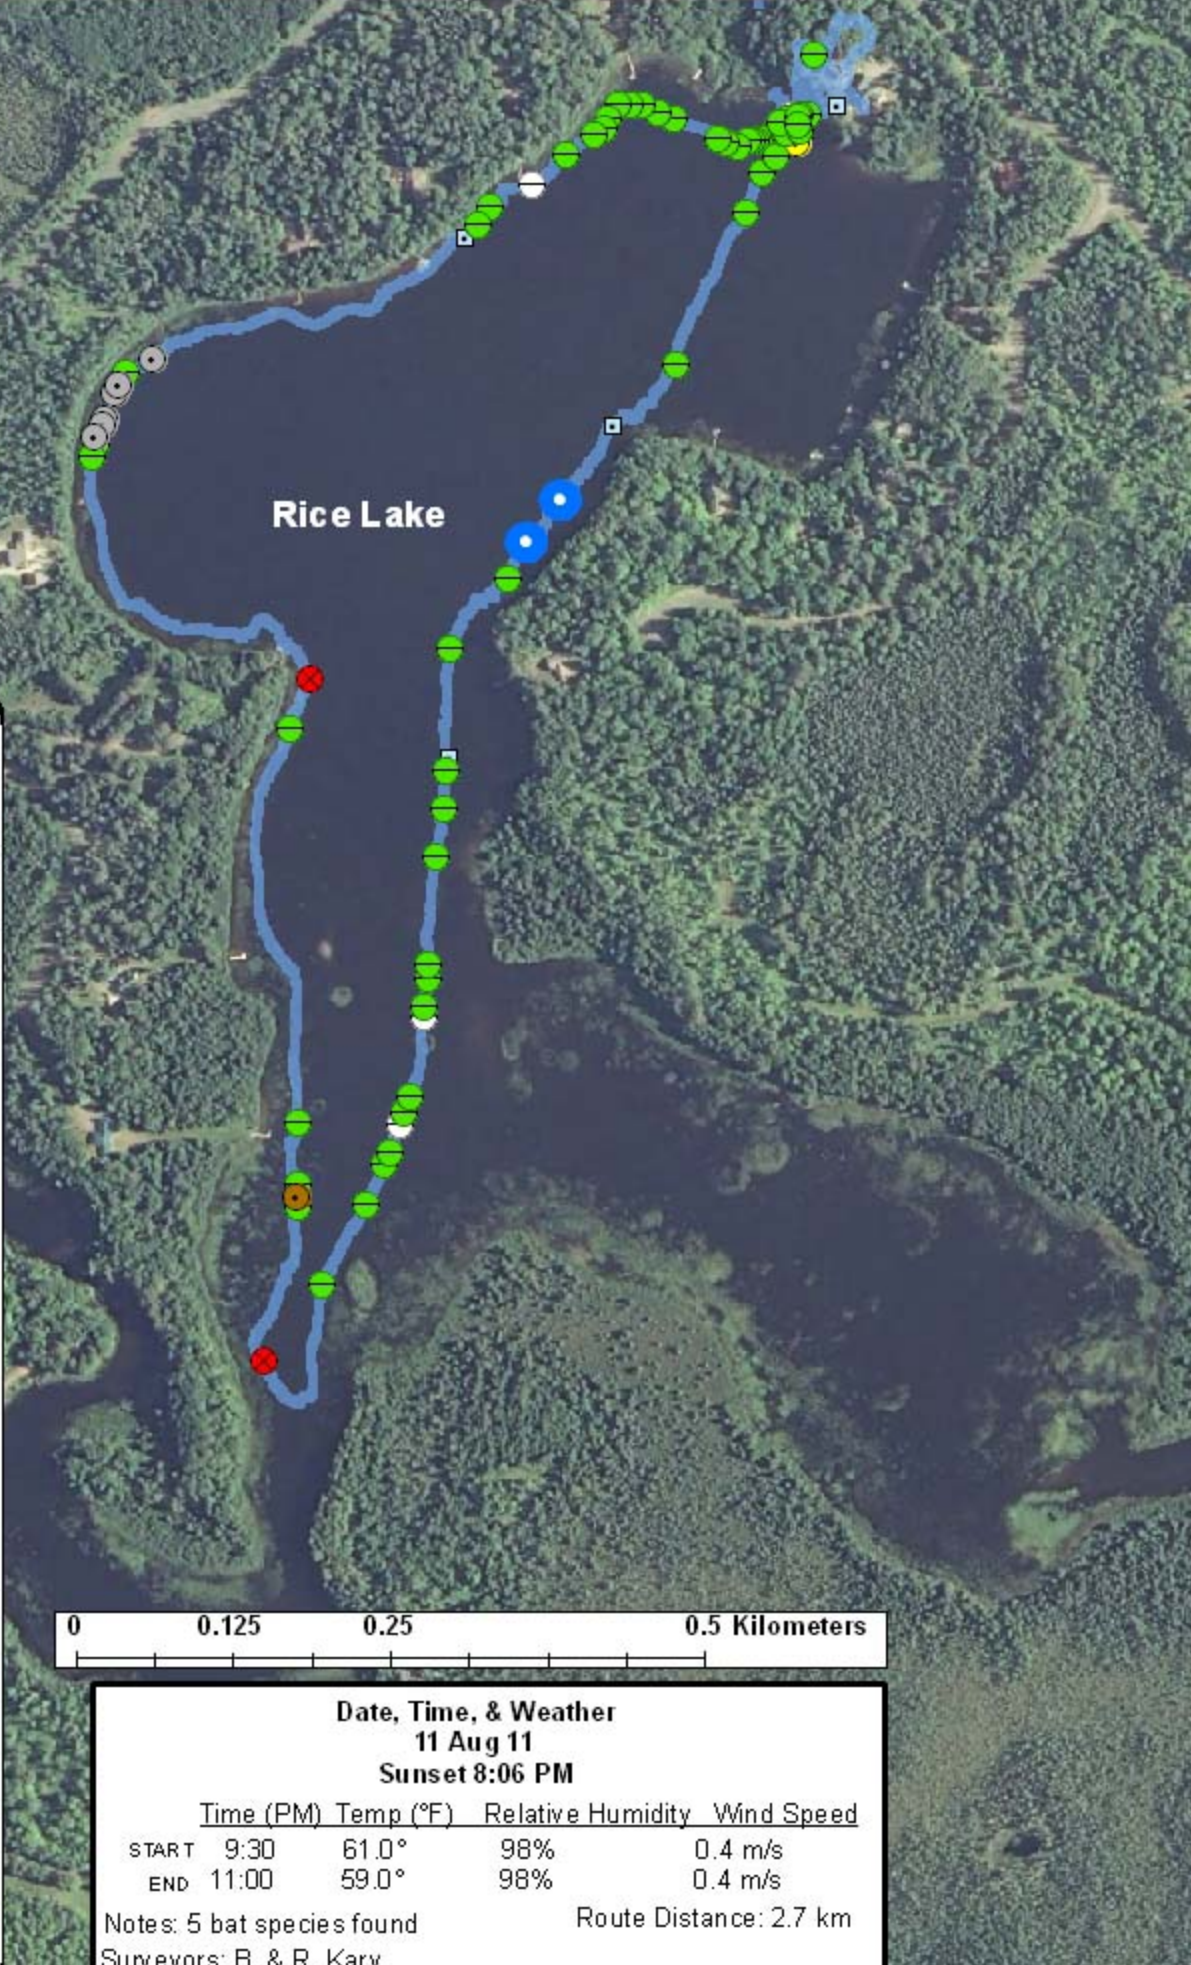

Iron County: Rice Lake (RT 1427)

Legend

Survey Route

Bat Encounters SPECIES/GRP

- HFG ≥ 35
- Myotis
- MYLU
- MYSE
- ⊗ LaboPesu
- ⊗ LABO
- ⊕ PESU
- LFG ≤ 35
- LACI
- EpfuLano
- EPFU
- LANO

Date, Time, & Weather 11 Aug 11 Sunset 8:06 PM

	Time (PM)	Temp (°F)	Relative Humidity	Wind Speed
START	9:30	61.0°	98%	0.4 m/s
END	11:00	59.0°	98%	0.4 m/s

Notes: 5 bat species found
Surveyors: B. & R. Kary

Route Distance: 2.7 km

Ecological Inventory
& Monitoring