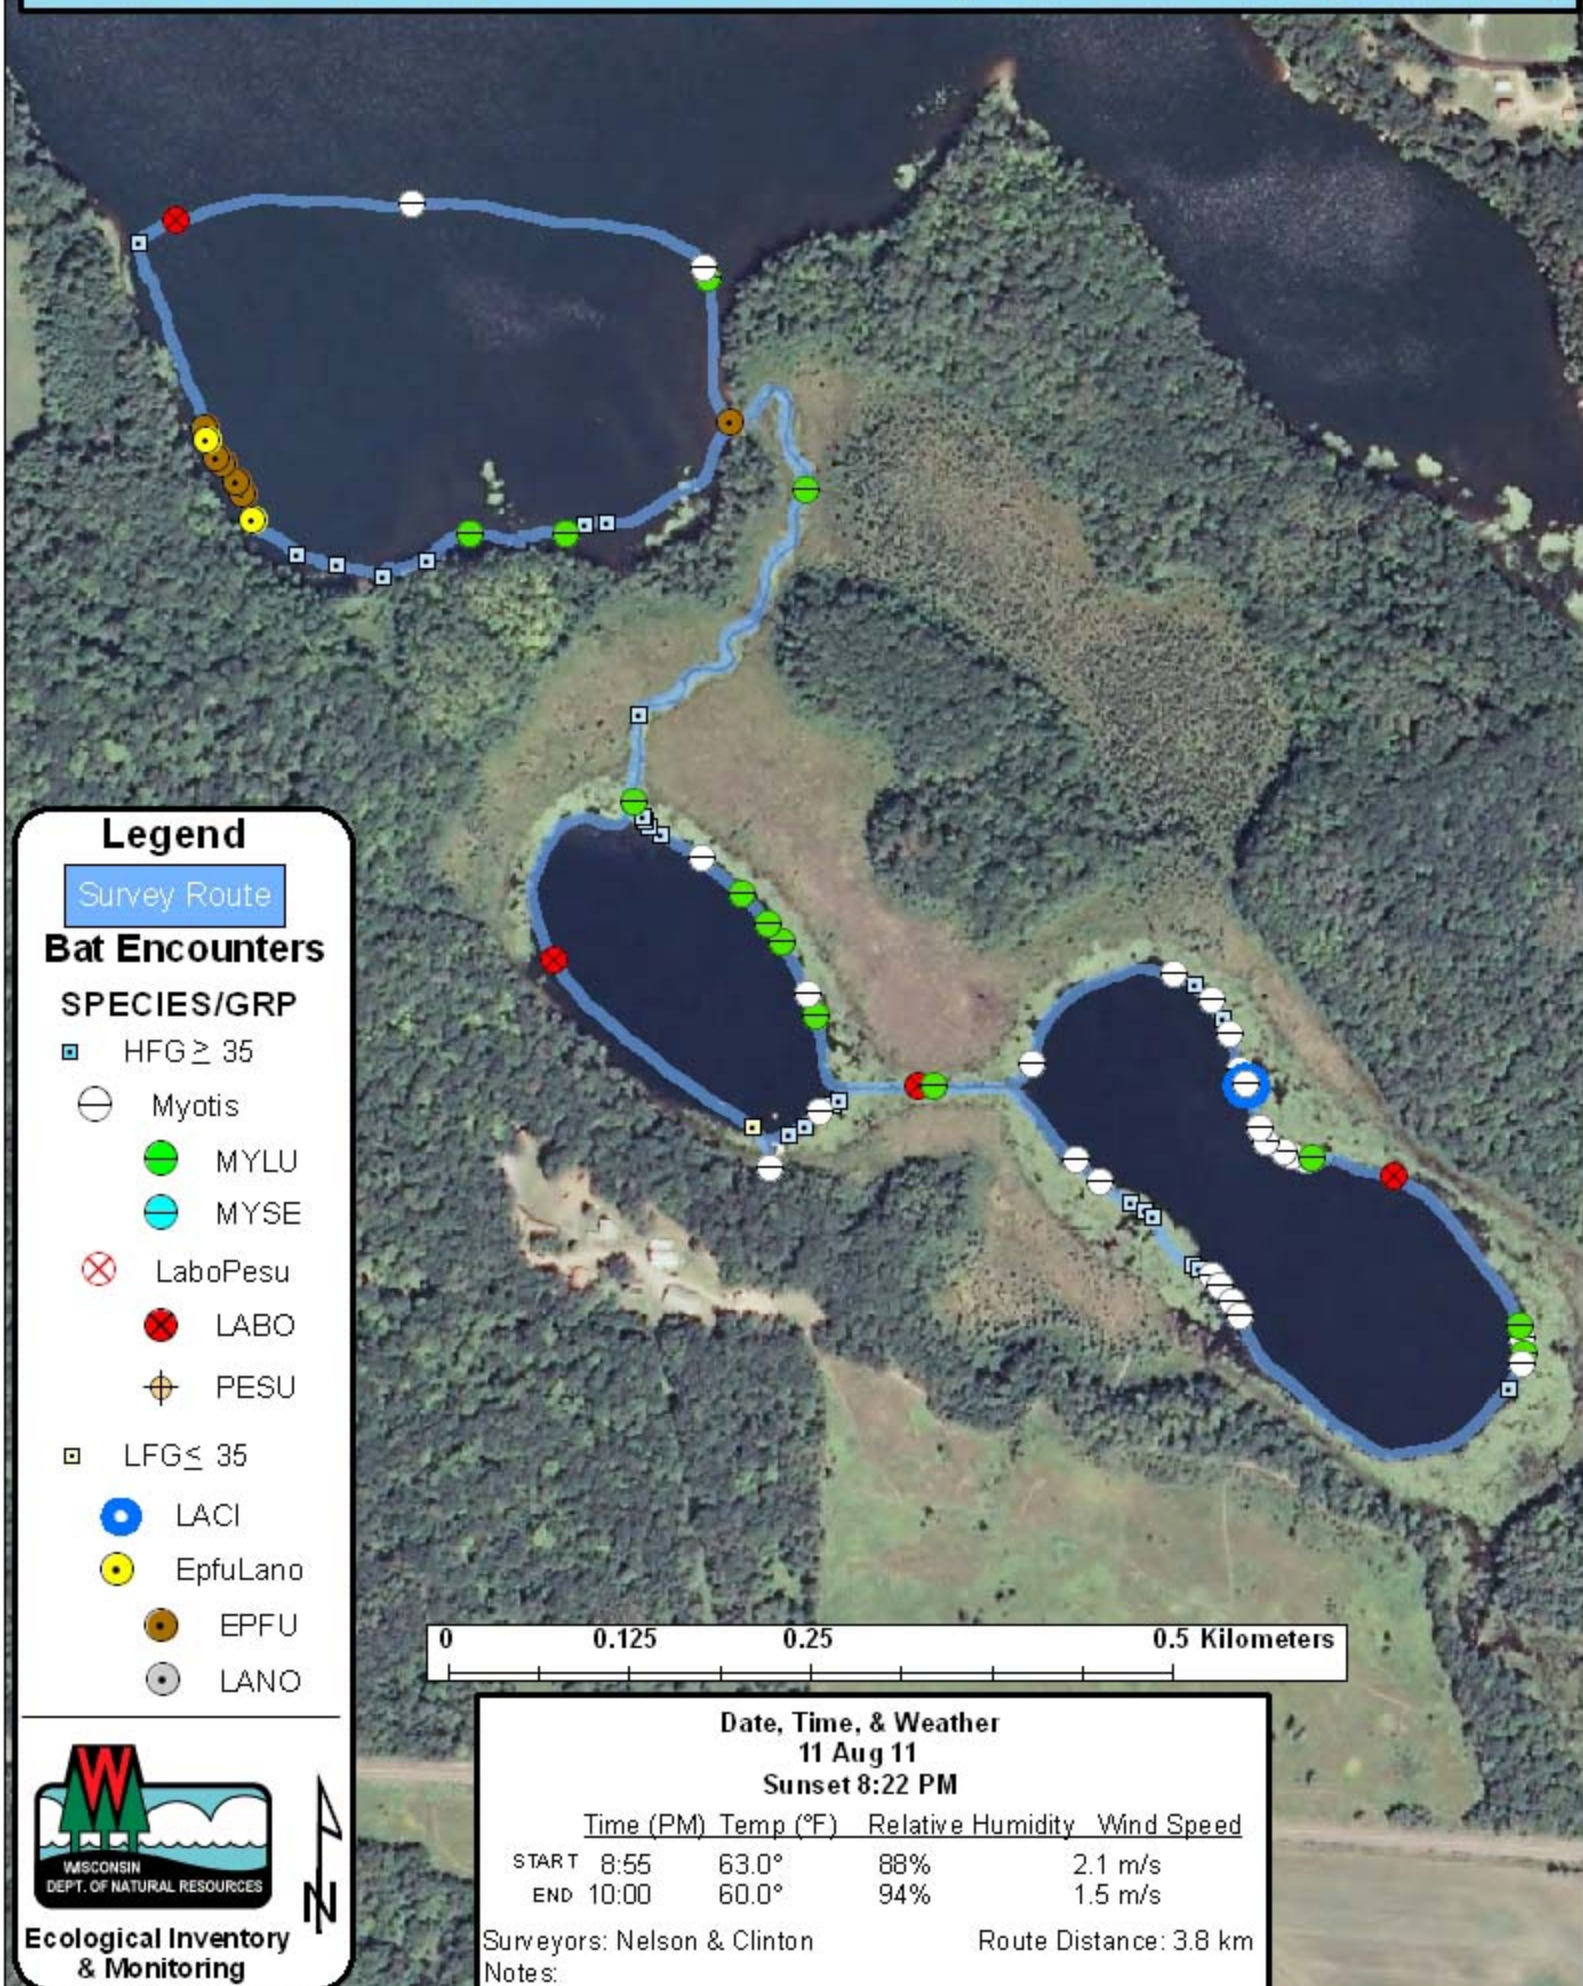

# Washburn County: Twin Lakes & Big Devils Lake (RT1430)

## Legend

Survey Route

### Bat Encounters

### Date, Time, & Weather

11 Aug 11

Sunset 8:22 PM

	Time (PM)	Temp (°F)	Relative Humidity	Wind Speed
START	8:55	63.0°	88%	2.1 m/s
END	10:00	60.0°	94%	1.5 m/s

Surveyors: Nelson & Clinton

Route Distance: 3.8 km