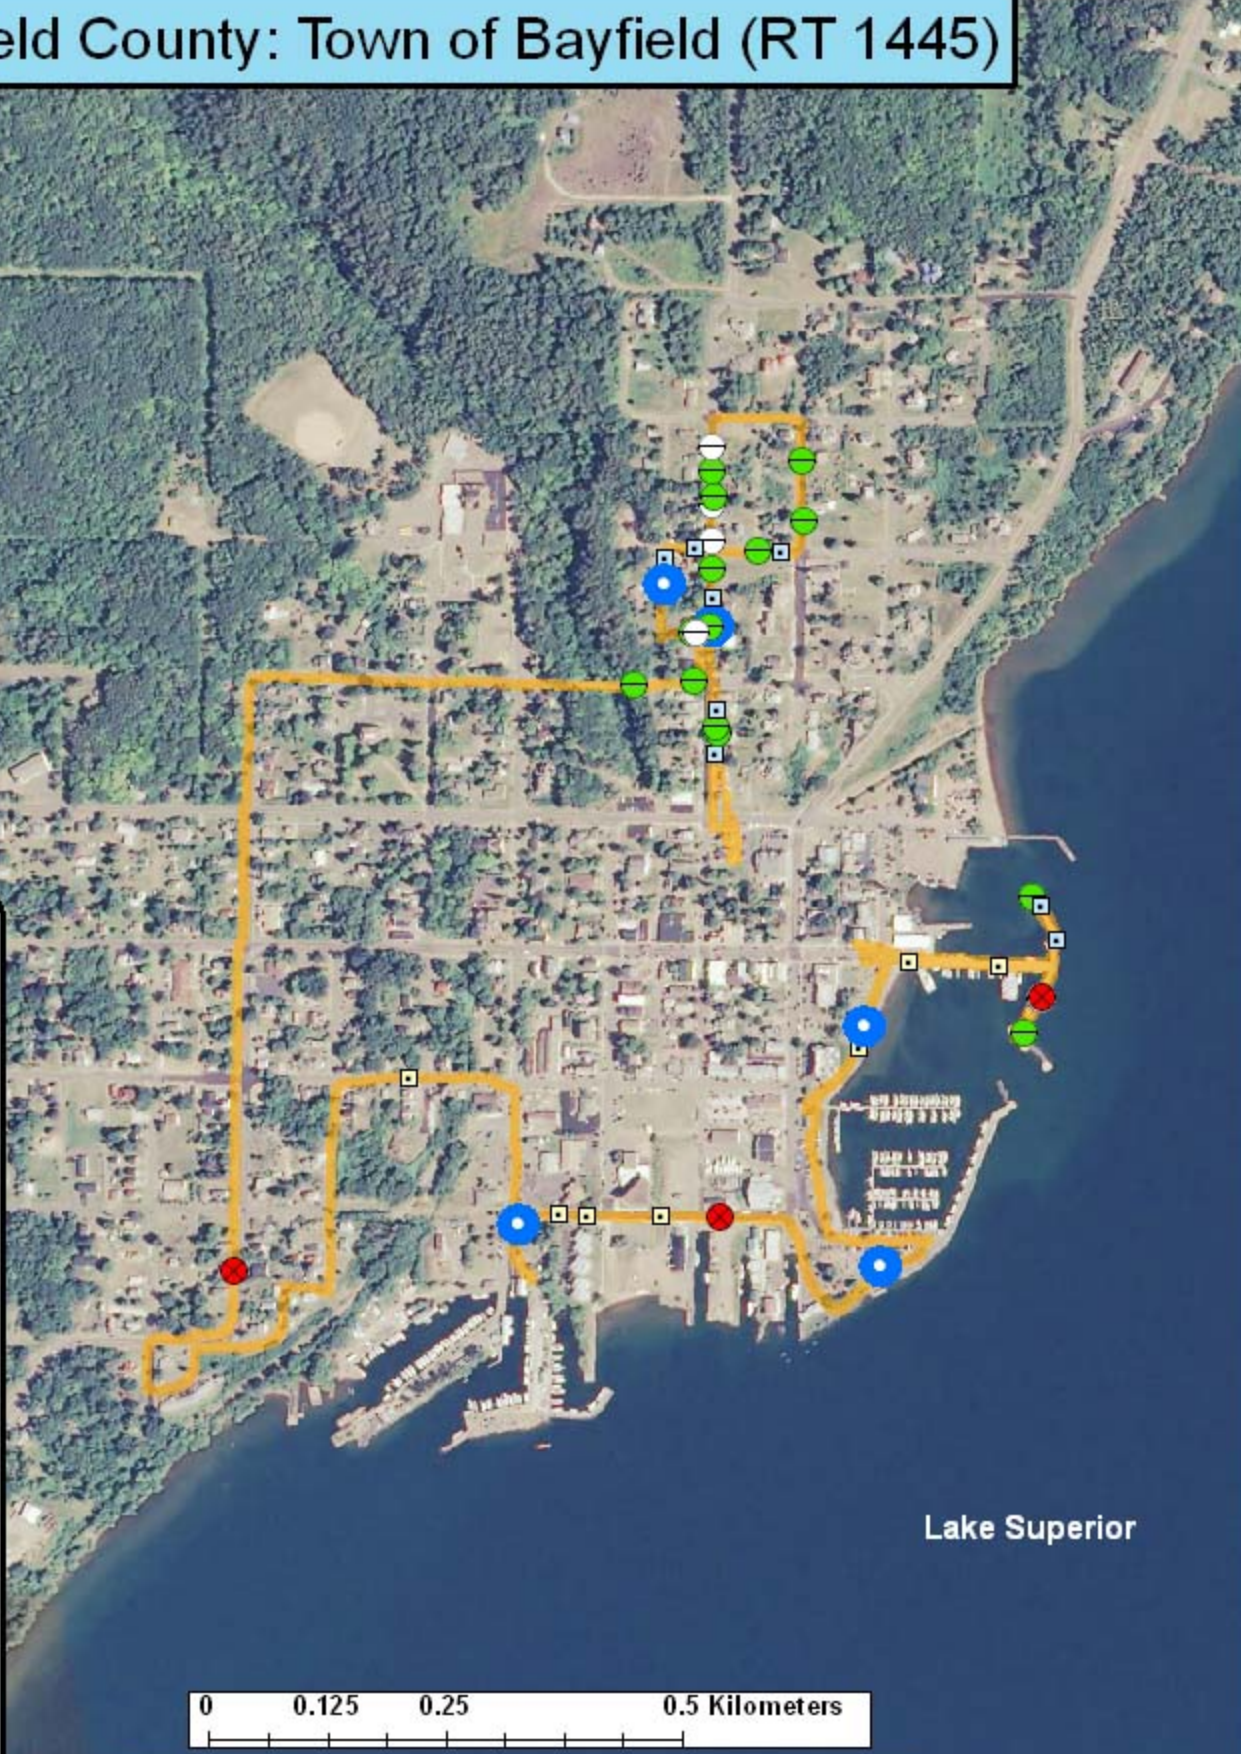

Bayfield County: Town of Bayfield (RT 1445)

Legend

Survey Route

Bat Encounters

SPECIES/GRP

- HFG ≥ 35
- ⊖ Myotis
- MYLU
- MYSE
- ⊗ LaboPesu
- LABO
- ⊕ PESU
- LFG ≤ 35
- LACI
- EpfuLano
- EPFU
- LANO

Lake Superior

Date, Time, & Weather
18 Aug 11
Sunset 8:09 PM

	Time (PM)	Temp (°F)	Relative Humidity	Wind Speed
START	8:45	70.0°	68%	2.1 m/s
END	9:45	64.0°	84%	2.1 m/s

Surveyors: P. & P. McGranahan Route Distance: 4.5 km
 Notes: 3 bat species encountered,