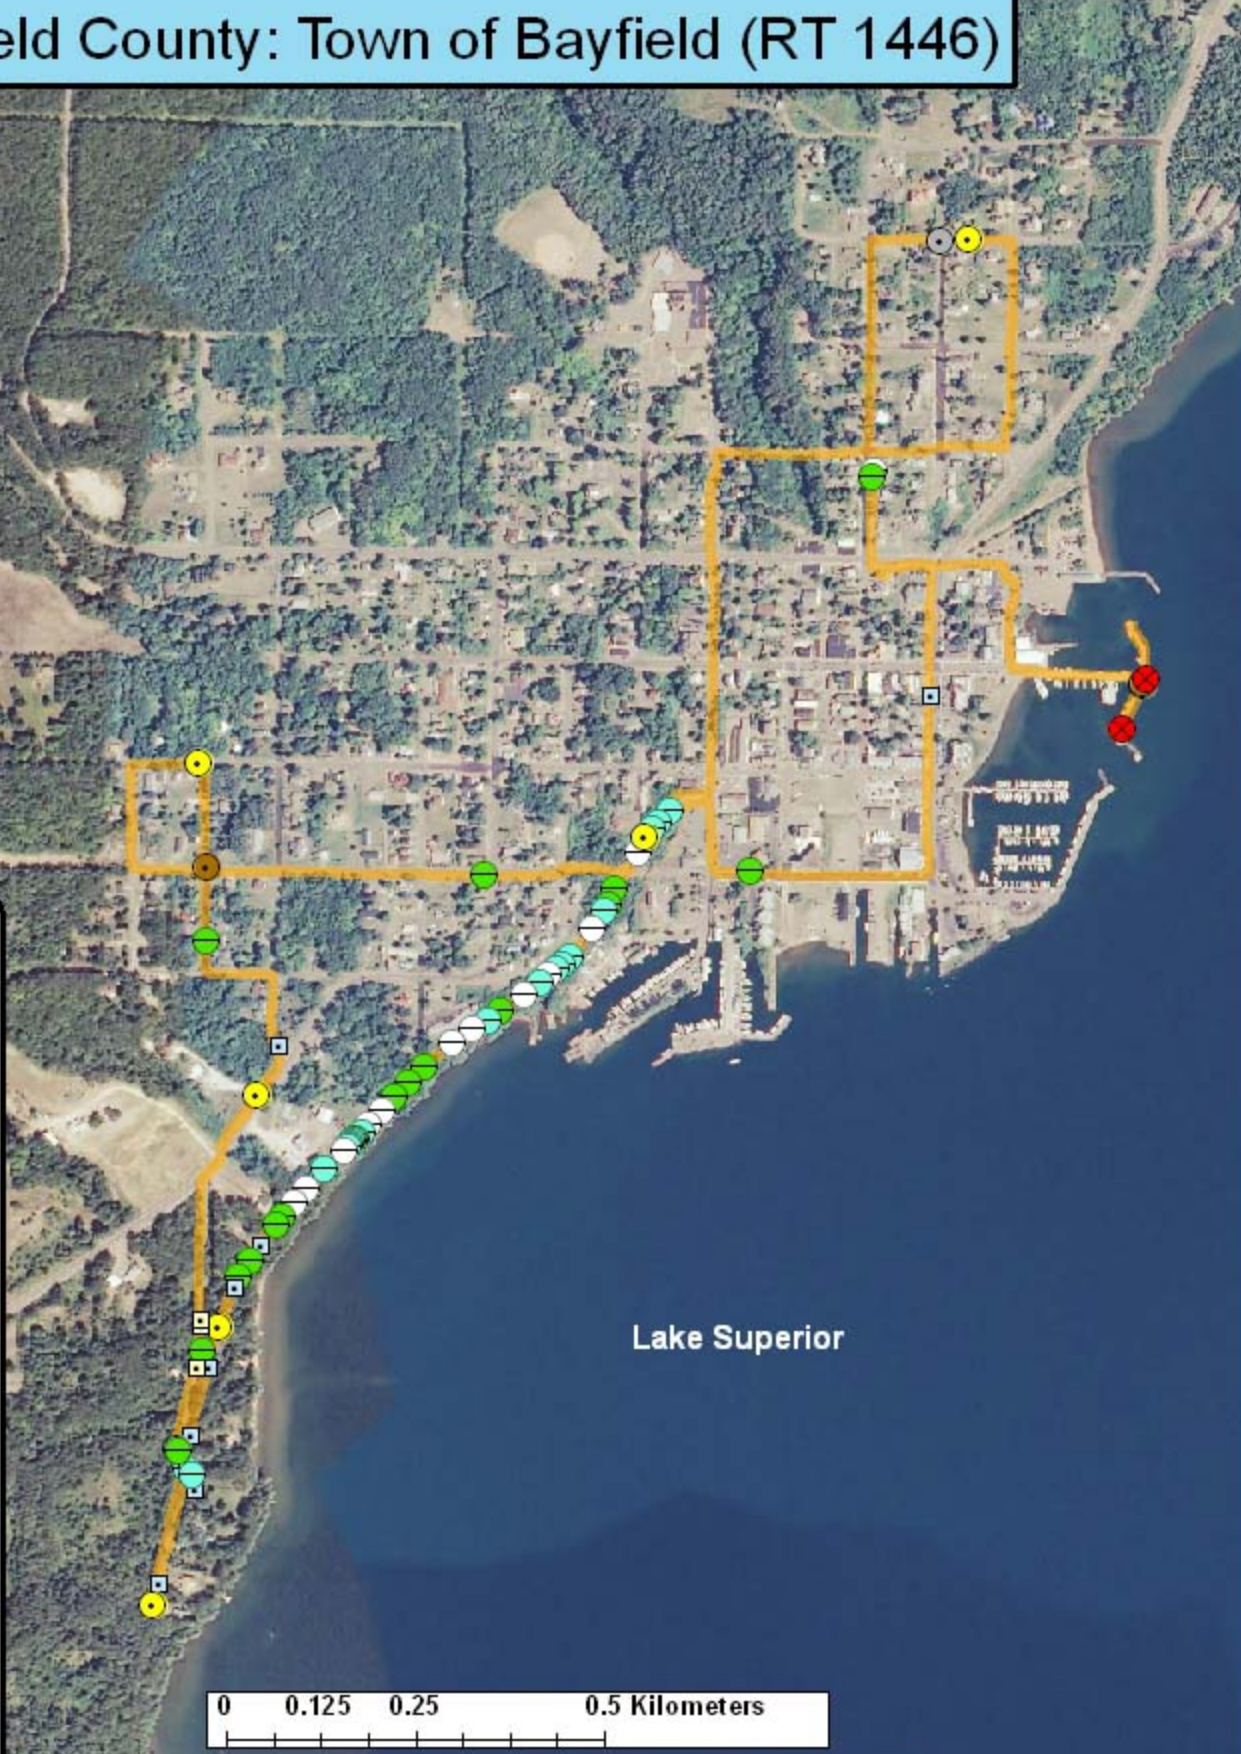

Bayfield County: Town of Bayfield (RT 1446)

Legend

Survey Route

Bat Encounters

SPECIES/GRP

- ▣ HFG ≥ 35
- ⊖ Myotis
- MYLU
- MYSE
- ⊗ LaboPesu
- ⊗ LABO
- ⊕ PESU
- ▣ LFG ≤ 35
- LACI
- EpfuLano
- EPFU
- LANO

Date, Time, & Weather
19 Aug 11
Sunset 8:07 PM

	Time (PM)	Temp (°F)	Relative Humidity	Wind Speed
START	8:25	63.0°	78%	2.1 m/s
END	9:50	61.0°	83%	2.1 m/s

Surveyors: P. & P. McGranahan Route Distance: 6.8 km
 Notes: 5 bat species encountered,

Ecological Inventory & Monitoring