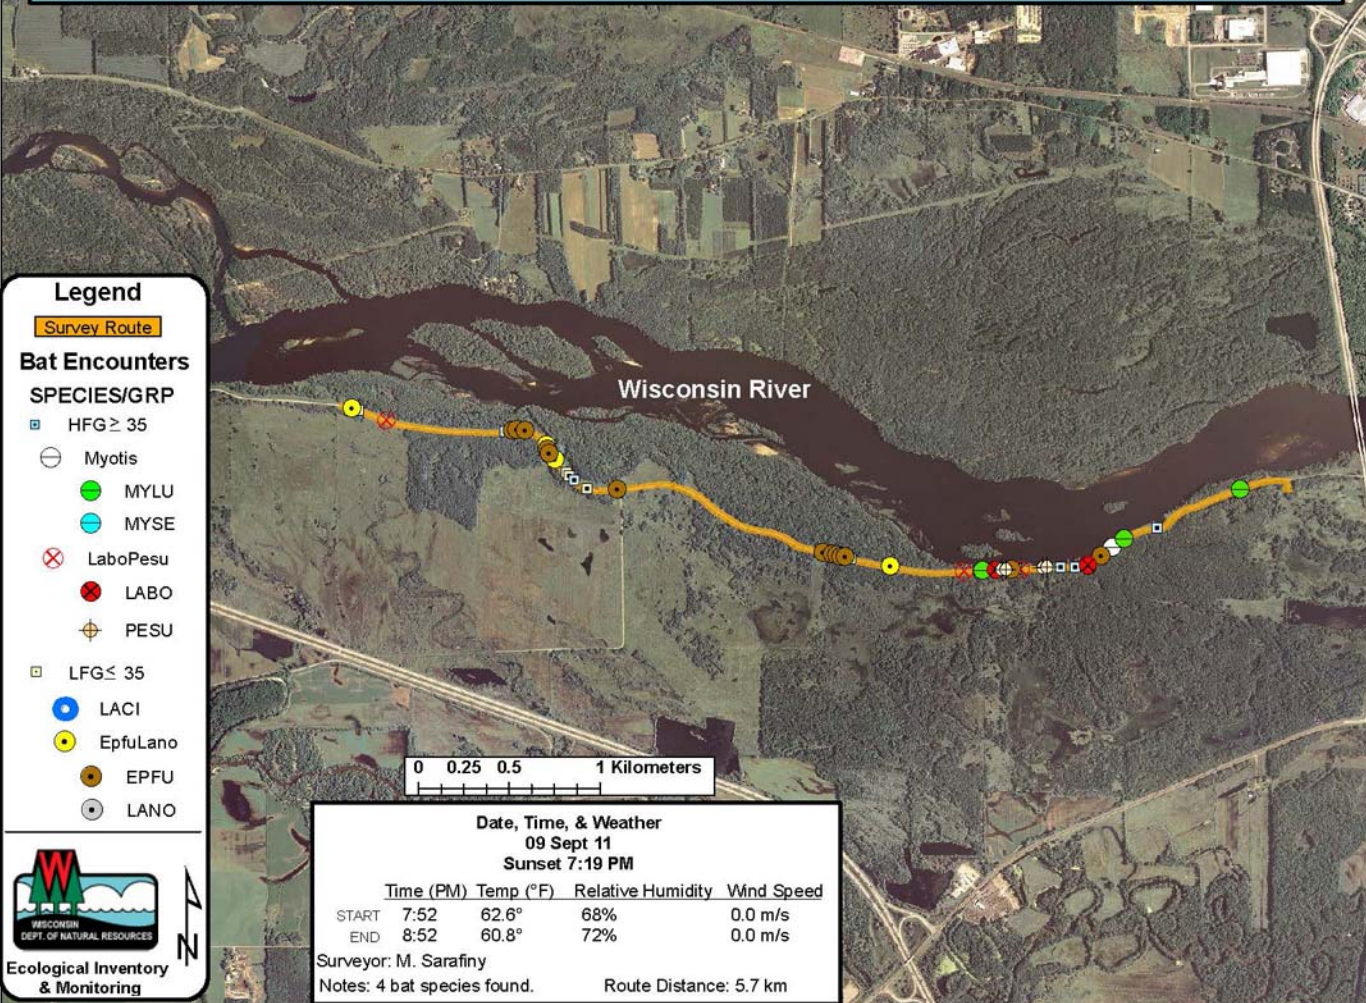

Columbia County: Pine Island Wildlife Area/Levee Road (Portage) RT 1457

Legend

Survey Route

Bat Encounters

SPECIES/GRP

- ▣ HFG ≥ 35
- ⊖ Myotis
- MYLU
- MYSE
- ⊗ LaboPesu
- ⊗ LABO
- ⊕ PESU
- ▣ LFG ≤ 35
- LACI
- EpfuLano
- EPFU
- LANO

0 0.25 0.5 1 Kilometers

Date, Time, & Weather

09 Sept 11

Sunset 7:19 PM

	Time (PM)	Temp (°F)	Relative Humidity	Wind Speed
START	7:52	62.6°	68%	0.0 m/s
END	8:52	60.8°	72%	0.0 m/s

Surveyor: M. Sarafiny

Notes: 4 bat species found.

Route Distance: 5.7 km

Ecological Inventory
& Monitoring