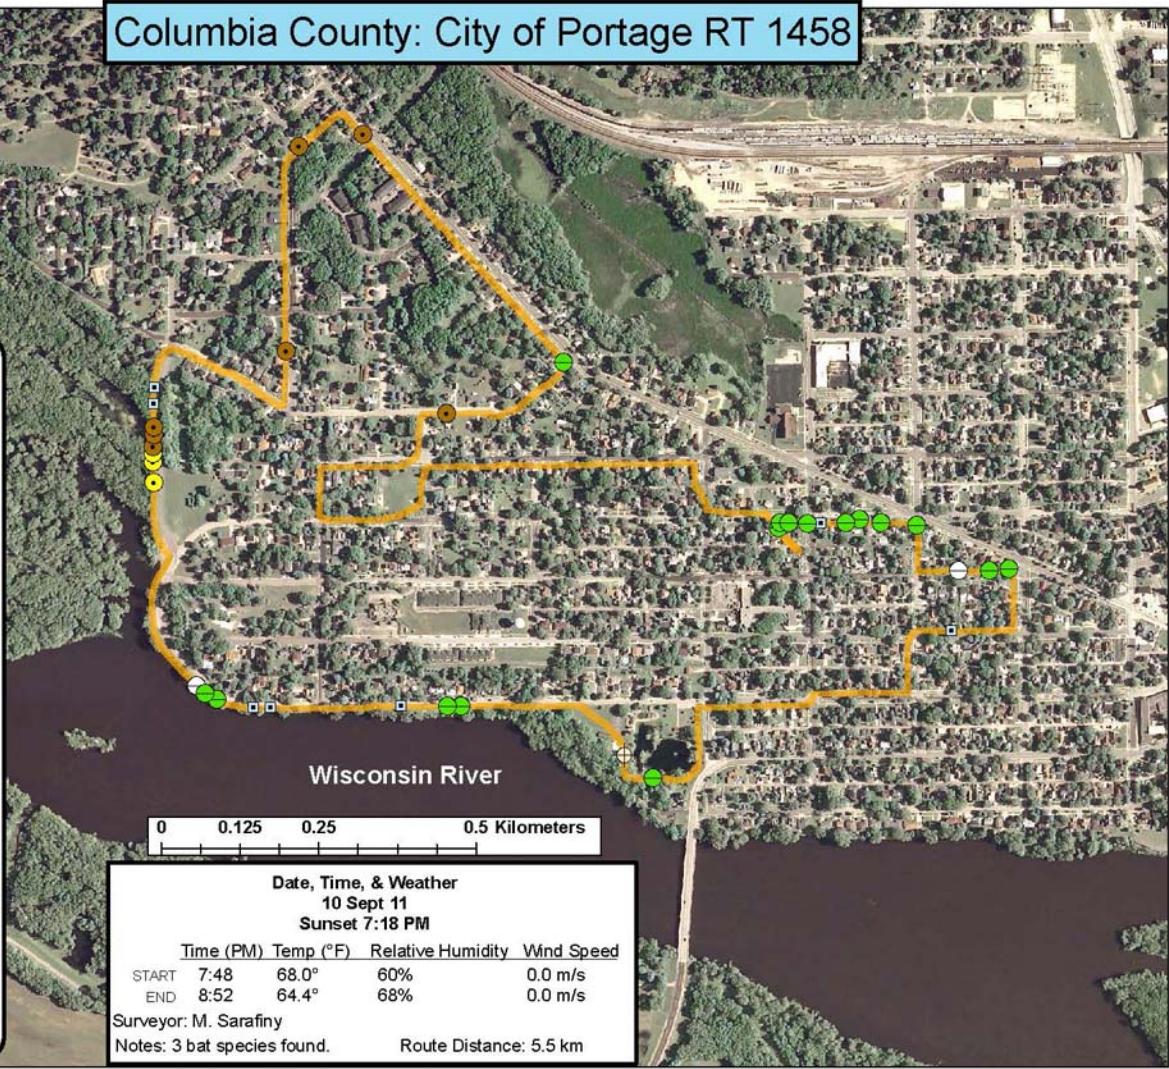

Columbia County: City of Portage RT 1458

Legend

Survey Route

Bat Encounters

SPECIES/GRP

- HFG ≥ 35
- Myotis
- MYLU
- MYSE
- ⊗ LaboPesu
- LABO
- ⊕ PESU
- LFG ≤ 35
- LACI
- EpfuLano
- EPFU
- LANO

Wisconsin River

Date, Time, & Weather
10 Sept 11
Sunset 7:18 PM

	Time (PM)	Temp (°F)	Relative Humidity	Wind Speed
START	7:48	68.0°	60%	0.0 m/s
END	8:52	64.4°	68%	0.0 m/s

Surveyor: M. Sarafiny
 Notes: 3 bat species found. Route Distance: 5.5 km