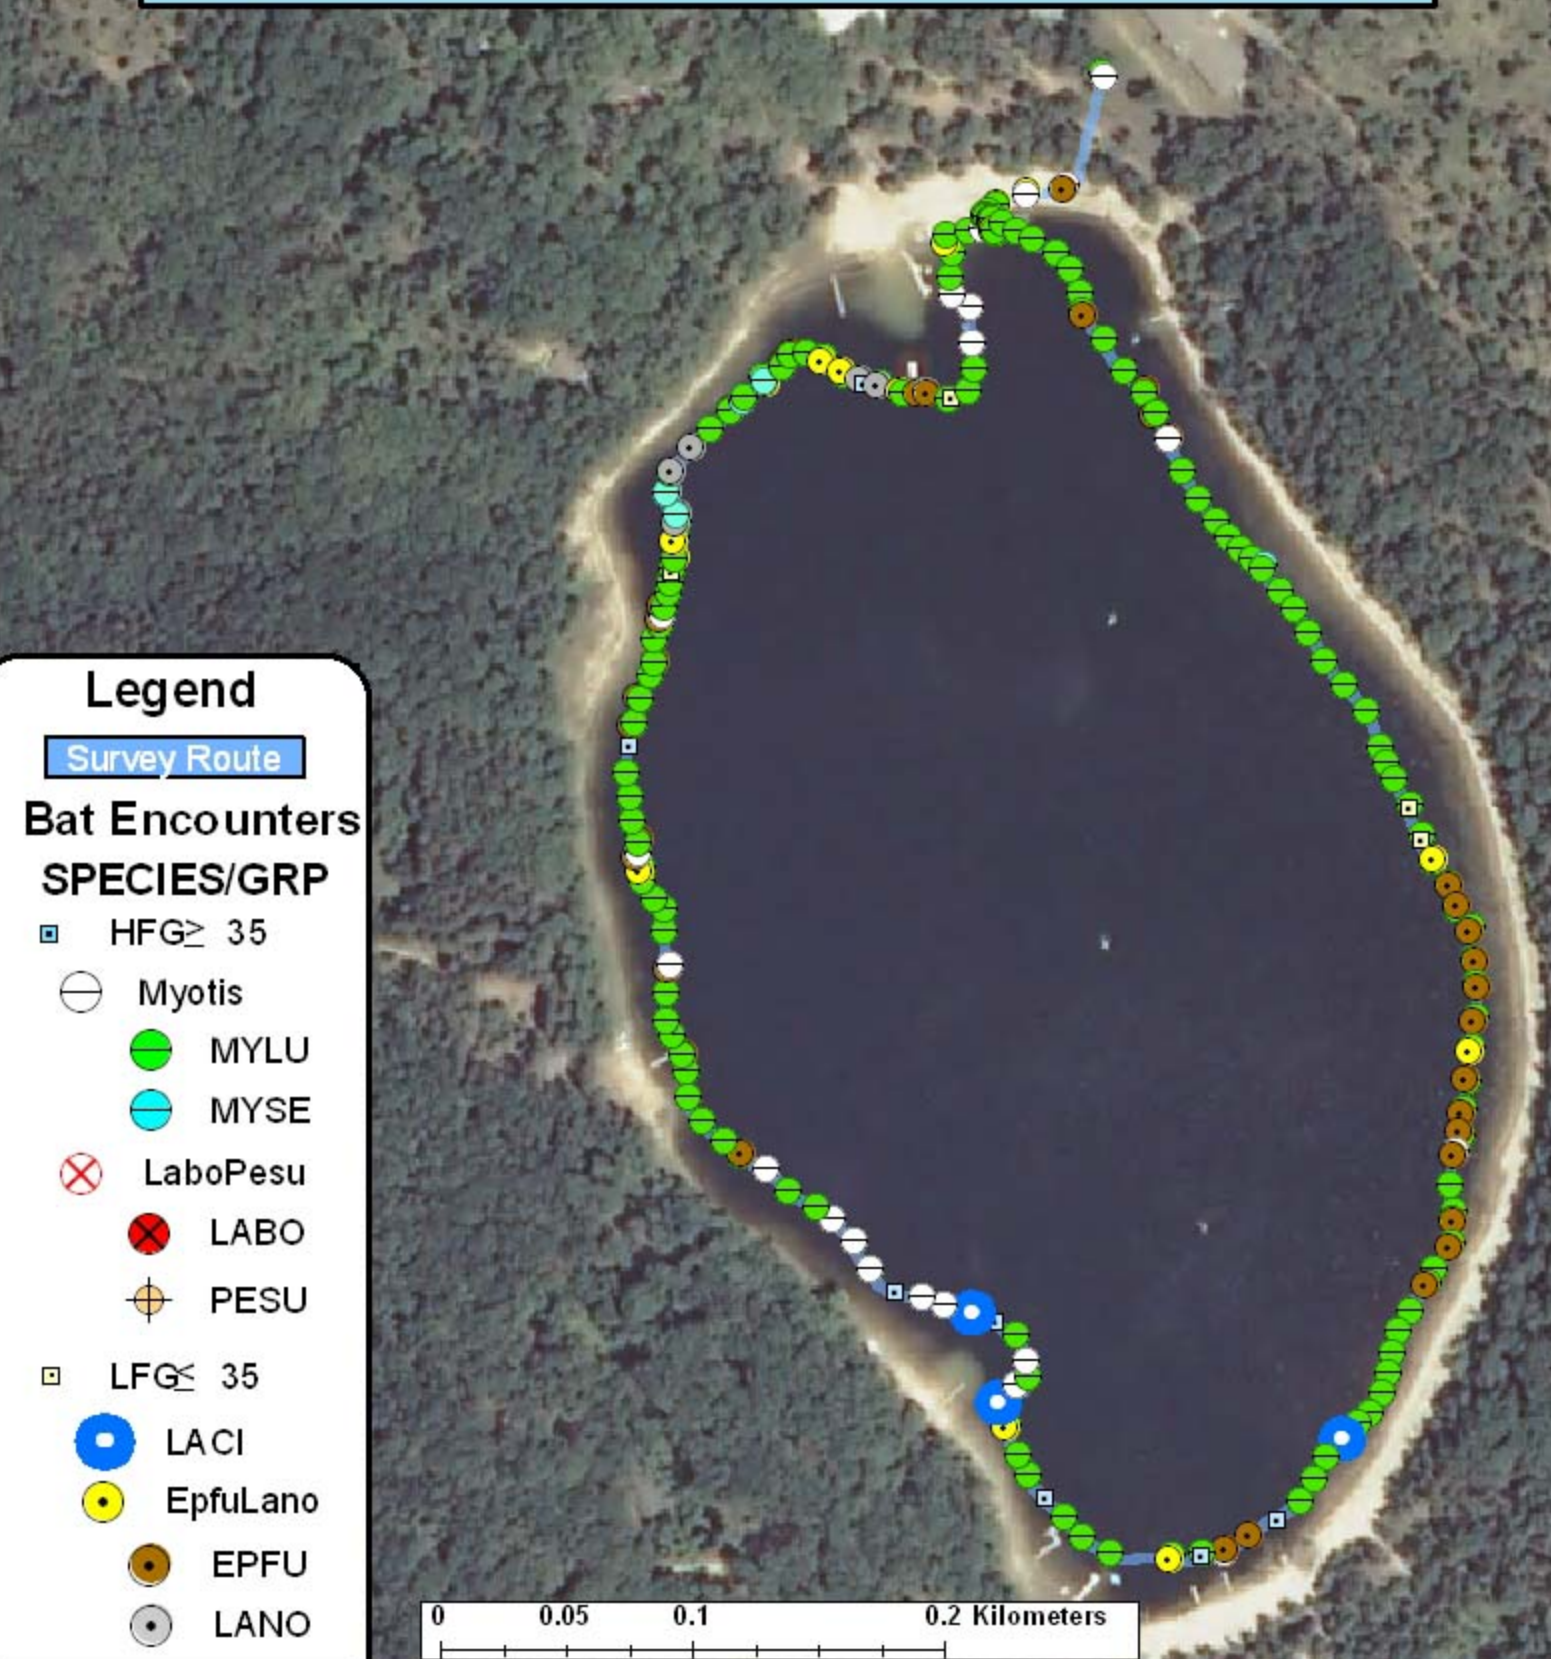

Marquette County: Pine Lake Camp (RT 1470)

Legend

Survey Route

Bat Encounters

SPECIES/GRP

□ HFG ≥ 35

○ Myotis

● MYLU

● MYSE

⊗ LaboPesu

⊗ LABO

⊕ PESU

□ LFG ≤ 35

● LACI

● EpfuLano

● EPFU

● LANO

0 0.05 0.1 0.2 Kilometers

Date, Time, & Weather

28 Aug 11

Sunset 7:41 PM

	Time (PM)	Temp (°F)	Relative Humidity	Wind Speed
START	8:16	62.6°	63%	2.6 m/s
END	9:08	60.8°	63%	3.1 m/s

Surveyors: K. Lynch & W. Zimmerman Route Distance: 1.5 km

Notes: 5 bat species encountered

Ecological Inventory
& Monitoring