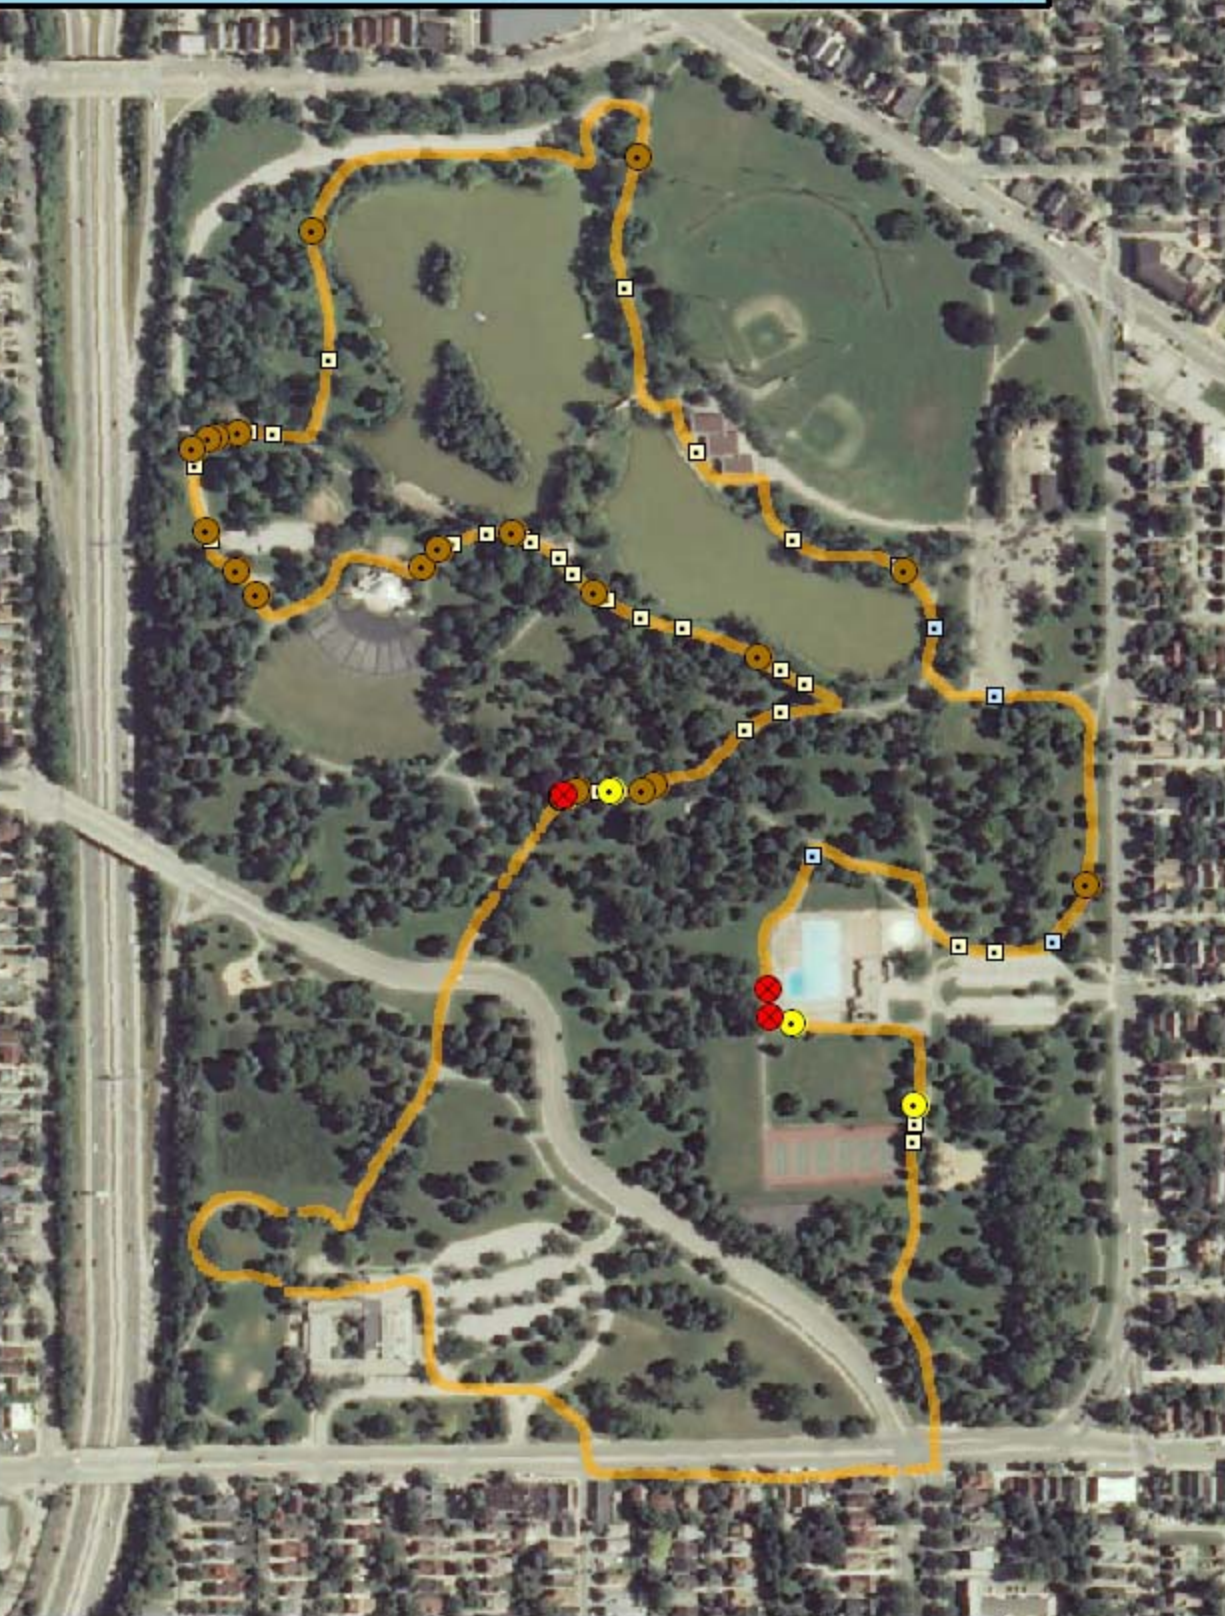

Milwaukee County: Washington Park (RT 1482)

Legend

Survey Route

Bat Encounters

SPECIES/GRP

- ▣ HFG ≥ 35
- ⊖ Myotis
- MYLU
- MYSE
- ⊗ LaboPesu
- LABO
- ⊕ PESU
- ▣ LFG ≤ 35
- LACI
- EpfuLano
- EPFU
- LANO

Date, Time, & Weather
16 June 11
Sunset 9:03 PM

	Time (PM)	Temp (°F)	Relative Humidity	Wind Speed
START	9:03	64.0°	77%	2.7 m/s
END	10:01	61.0°	77%	0.0 m/s

Notes: 2 bat species found
 Surveyor: S. Franczak
 Route Distance: 3.8 km