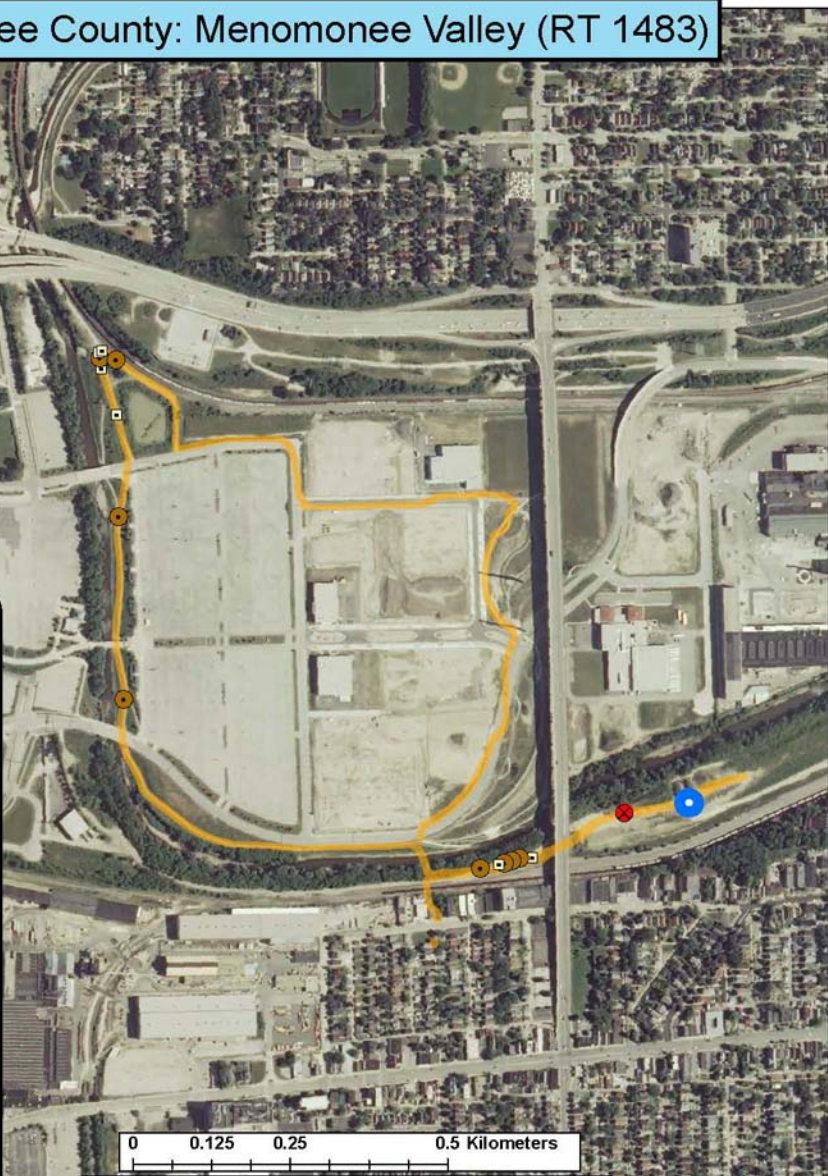

Milwaukee County: Menomonee Valley (RT 1483)

Legend

Survey Route

Bat Encounters

SPECIES/GRP

- HFG ≥ 35
- ⊖ Myotis
- MYLU
- MYSE
- ⊗ LaboPesu
- LABO
- ⊕ PESU
- LFG ≤ 35
- LACI
- EpfuLano
- EPFU
- LANO

Date, Time, & Weather
17 June 11
Sunset 8:33 PM

	Time (PM)	Temp (°F)	Relative Humidity	Wind Speed
START	9:03	61.0°	83%	3.1 m/s
END	10:00	61.0°	78%	1.3 m/s

Notes: 3 bat species found
 Surveyor: S. Franczak
 Route Distance: 3.9 km

Ecological Inventory & Monitoring