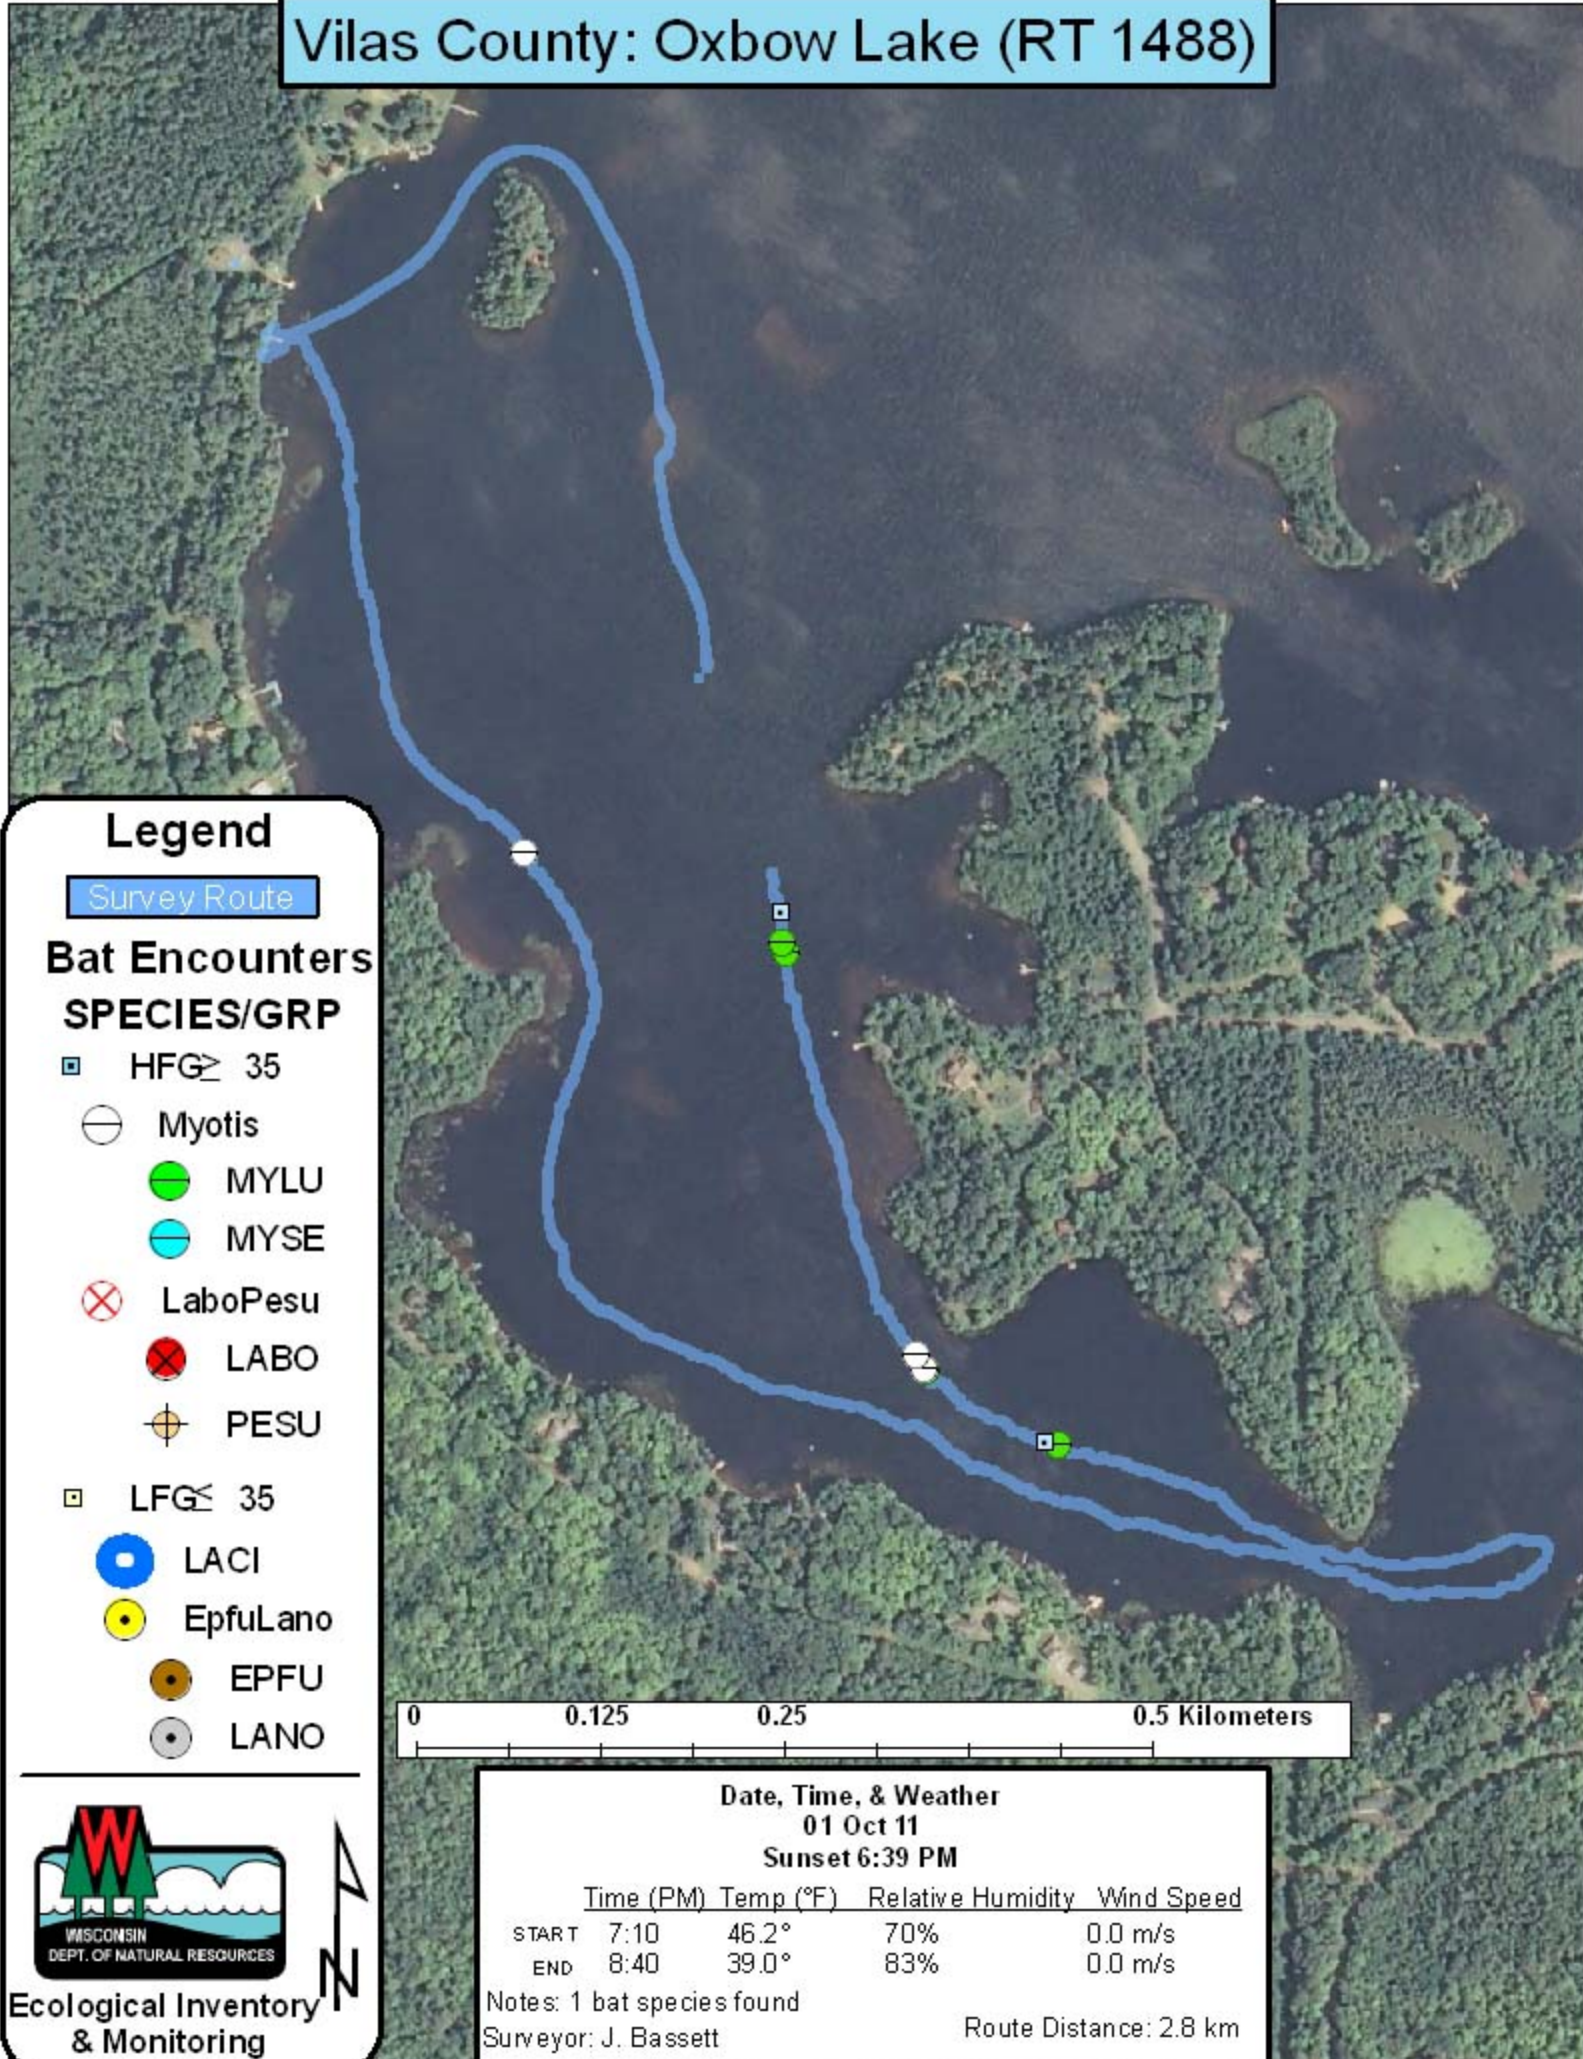

Vilas County: Oxbow Lake (RT 1488)

Legend

Survey Route

Bat Encounters

SPECIES/GRP

- ▣ HFG ≥ 35
- ⊖ Myotis
- MYLU
- MYSE
- ⊗ LaboPesu
- ⊗ LABO
- ⊕ PESU
- ▣ LFG ≤ 35
- LACI
- EpfuLano
- EPFU
- LANO

Date, Time, & Weather				
01 Oct 11				
Sunset 6:39 PM				
	Time (PM)	Temp (°F)	Relative Humidity	Wind Speed
START	7:10	46.2°	70%	0.0 m/s
END	8:40	39.0°	83%	0.0 m/s

Notes: 1 bat species found
 Surveyor: J. Bassett
 Route Distance: 2.8 km