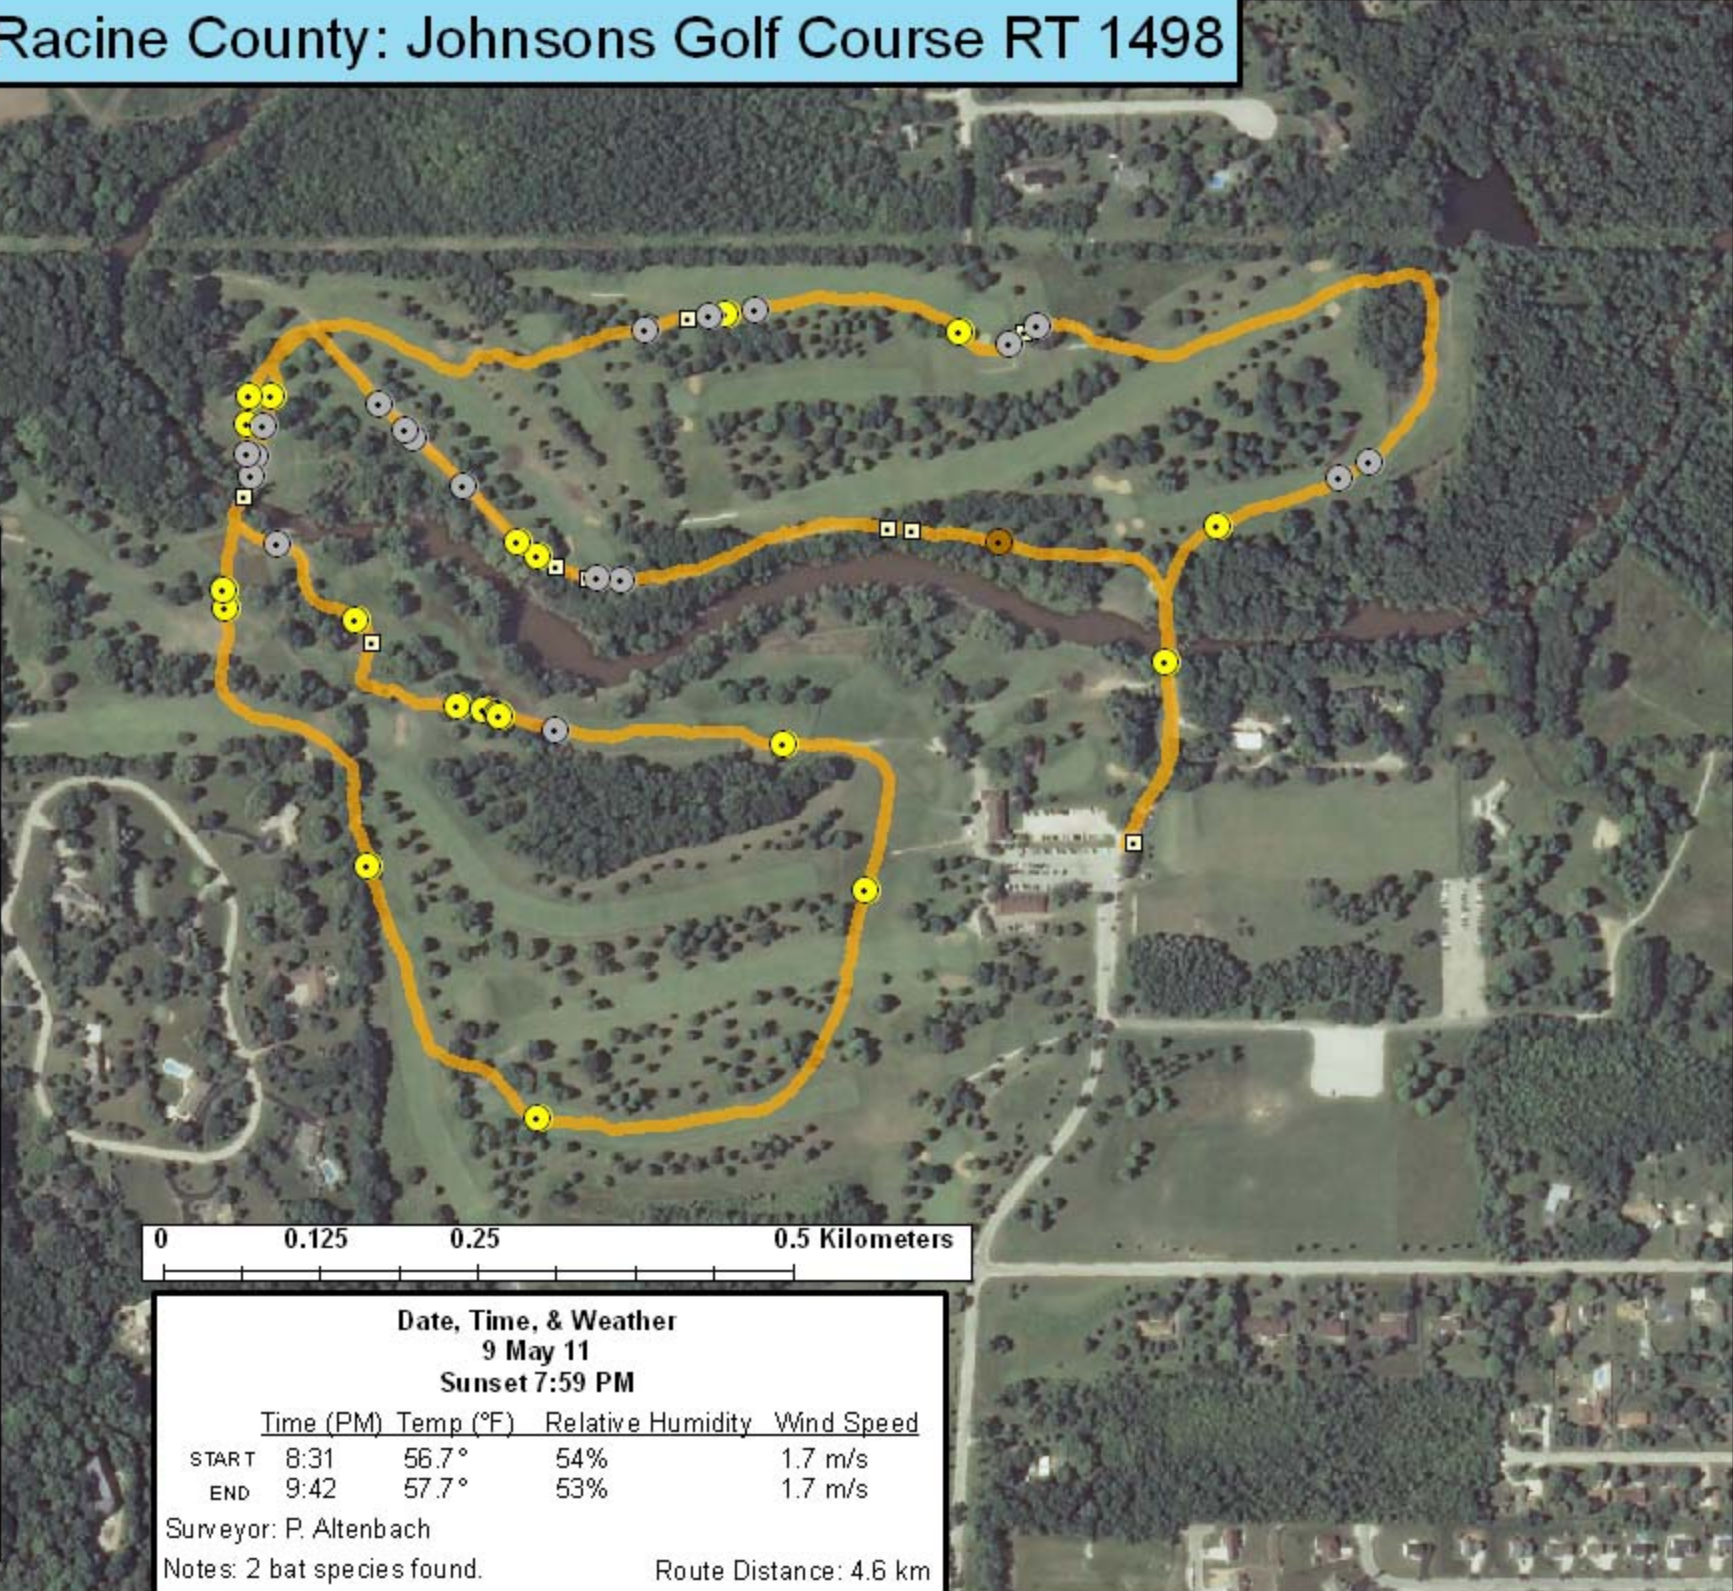

Racine County: Johnsons Golf Course RT 1498

Legend

Survey Route

Bat Encounters

SPECIES/GRP

- HFG ≥ 35
- ⊖ Myotis
- MYLU
- MYSE
- ⊗ LaboPesu
- LABO
- ⊕ PESU
- LFG ≤ 35
- LACI
- EpfuLano
- EPFU
- LANO

Ecological Inventory & Monitoring

Date, Time, & Weather
9 May 11
Sunset 7:59 PM

	Time (PM)	Temp (°F)	Relative Humidity	Wind Speed
START	8:31	56.7°	54%	1.7 m/s
END	9:42	57.7°	53%	1.7 m/s

Surveyor: P. Altenbach
 Notes: 2 bat species found. Route Distance: 4.6 km