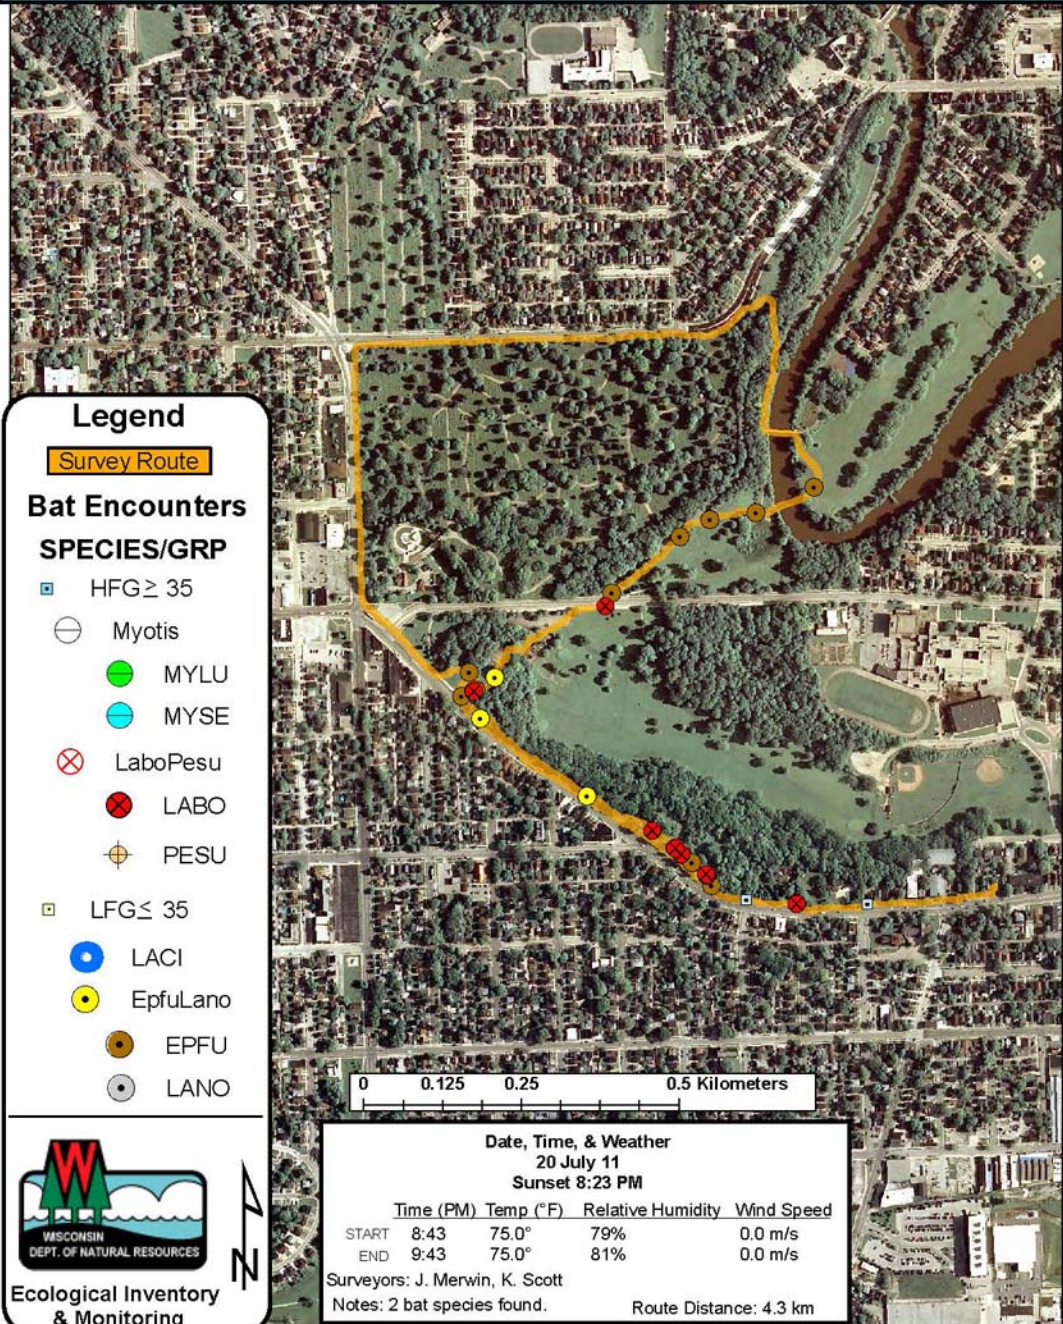

Racine County: Washington Ave - Mound Cemetery RT 1508

Legend

Survey Route

Bat Encounters

SPECIES/GRP

▣ HFG ≥ 35

⊖ Myotis

● MYLU

● MYSE

⊗ LaboPesu

⊗ LABO

⊕ PESU

▣ LFG ≤ 35

● LACI

● EpfuLano

● EPFU

● LANO

Ecological Inventory
& Monitoring

Date, Time, & Weather

20 July 11

Sunset 8:23 PM

	Time (PM)	Temp (°F)	Relative Humidity	Wind Speed
START	8:43	75.0°	79%	0.0 m/s
END	9:43	75.0°	81%	0.0 m/s

Surveyors: J. Merwin, K. Scott

Notes: 2 bat species found.

Route Distance: 4.3 km