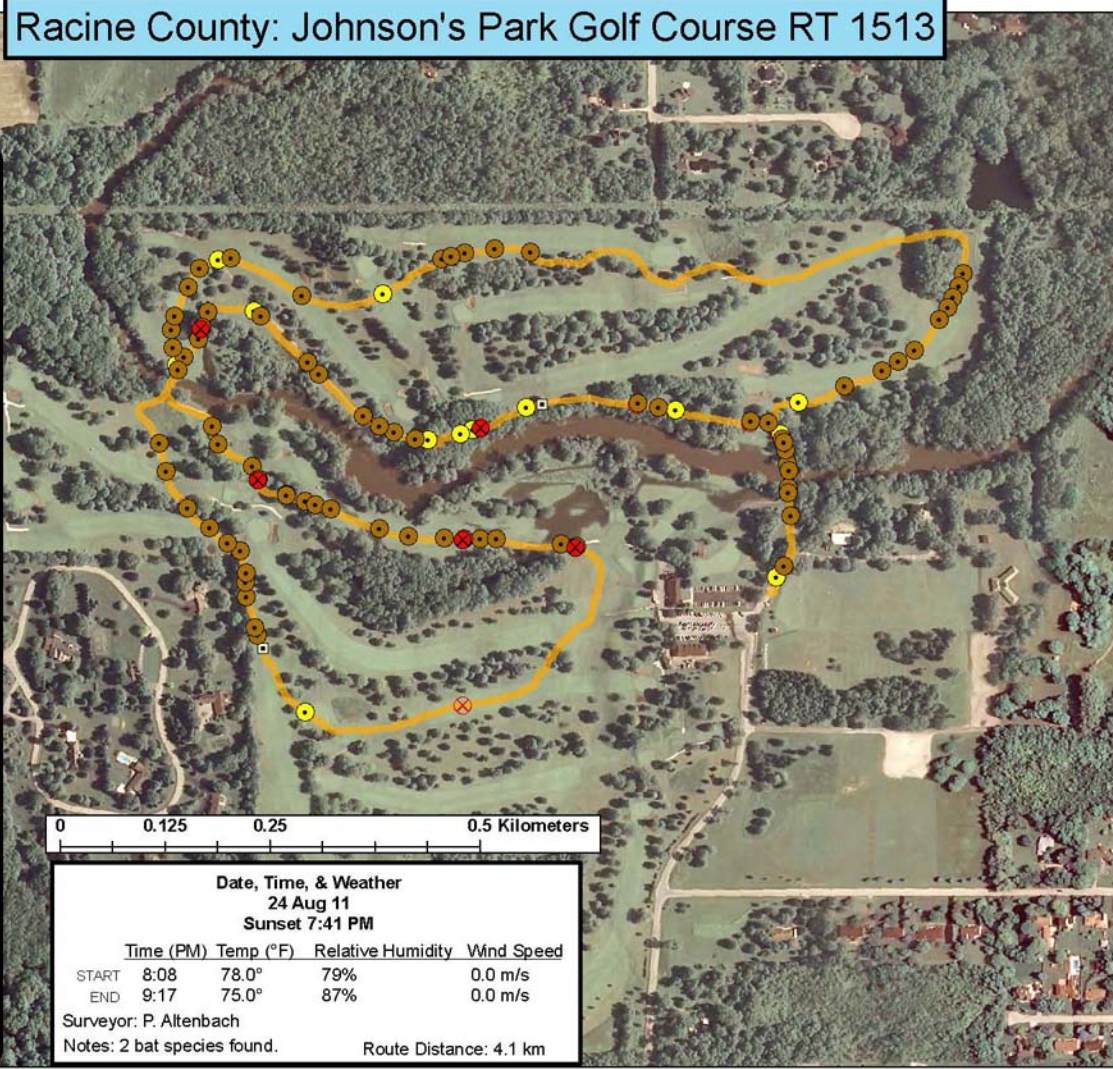

Racine County: Johnson's Park Golf Course RT 1513

Legend

Survey Route

Bat Encounters

SPECIES/GRP

- ▣ HFG ≥ 35
- ⊖ Myotis
- MYLU
- MYSE
- ⊗ LaboPesu
- ⊗ LABO
- ⊕ PESU
- ▣ LFG ≤ 35
- LACI
- EpfuLano
- EPFU
- LANO

Date, Time, & Weather				
24 Aug 11				
Sunset 7:41 PM				
Time (PM)	Temp (°F)	Relative Humidity	Wind Speed	
START 8:08	78.0°	79%	0.0 m/s	
END 9:17	75.0°	87%	0.0 m/s	
Surveyor: P. Altenbach				
Notes: 2 bat species found.			Route Distance: 4.1 km	