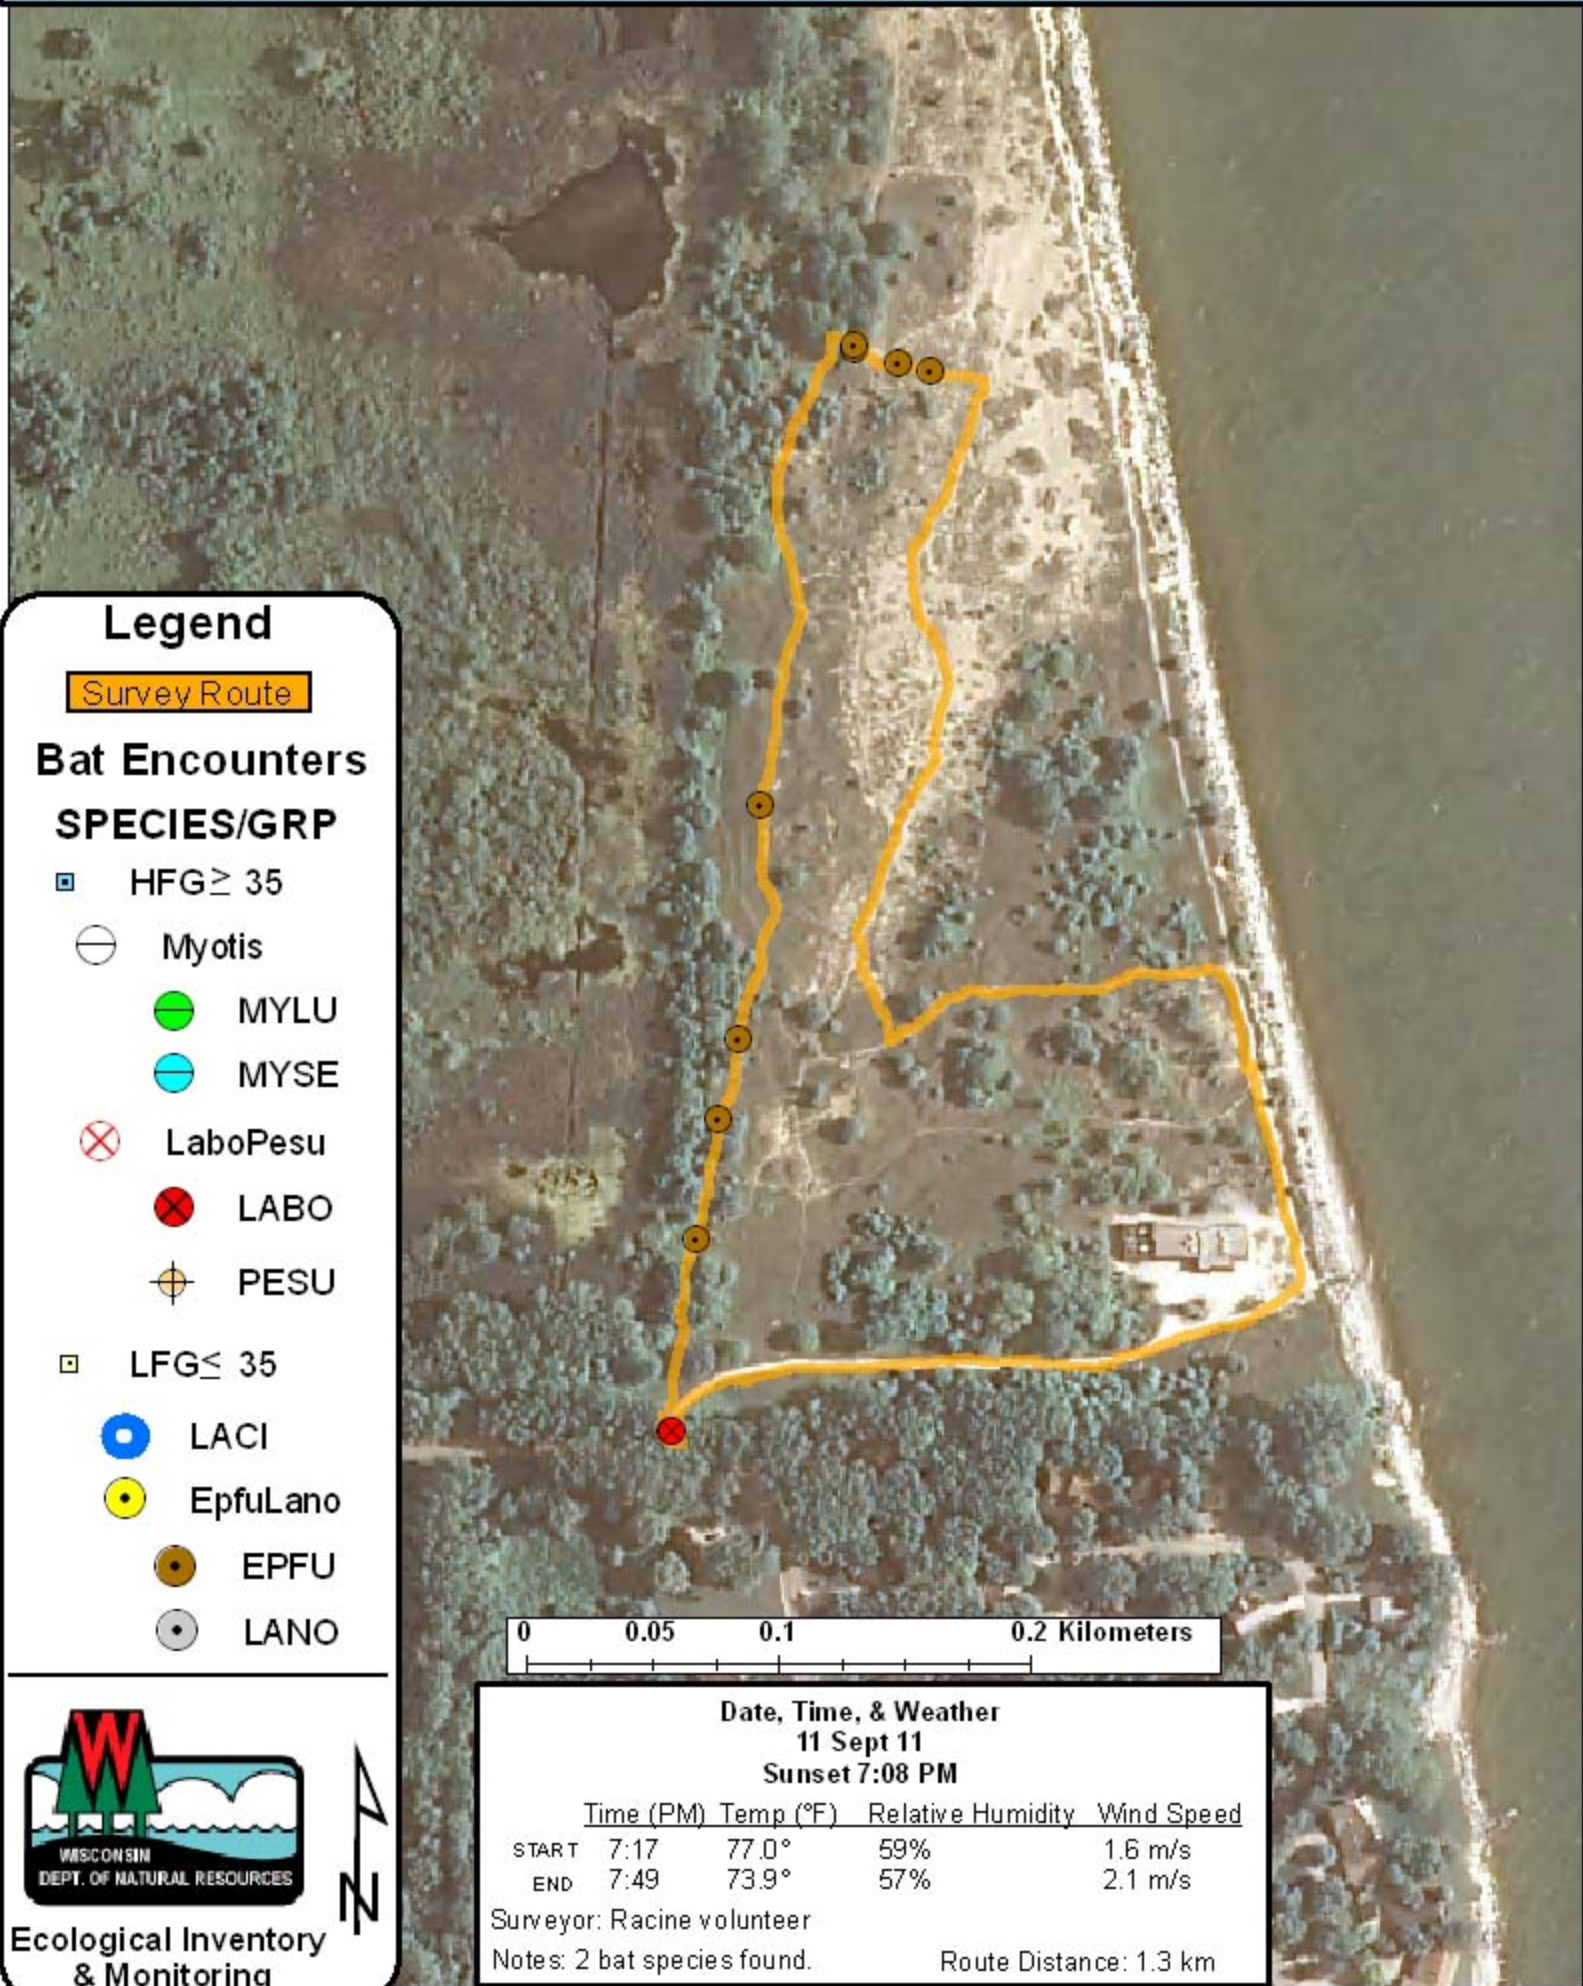

Kenosha County: Lake Michigan Shoreline (Kenosha) RT 1519

Legend

Survey Route

Bat Encounters

SPECIES/GRP

- ▣ HFG ≥ 35
 - ⊖ Myotis
 - MYLU
 - MYSE
 - ⊗ LaboPesu
 - ⊗ LABO
 - ⊕ PESU
- ▣ LFG ≤ 35
 - LACI
 - EpfuLano
 - EPFU
 - LANO

0 0.05 0.1 0.2 Kilometers

Date, Time, & Weather 11 Sept 11 Sunset 7:08 PM

	Time (PM)	Temp (°F)	Relative Humidity	Wind Speed
START	7:17	77.0°	59%	1.6 m/s
END	7:49	73.9°	57%	2.1 m/s

Surveyor: Racine volunteer

Notes: 2 bat species found.

Route Distance: 1.3 km

Ecological Inventory & Monitoring