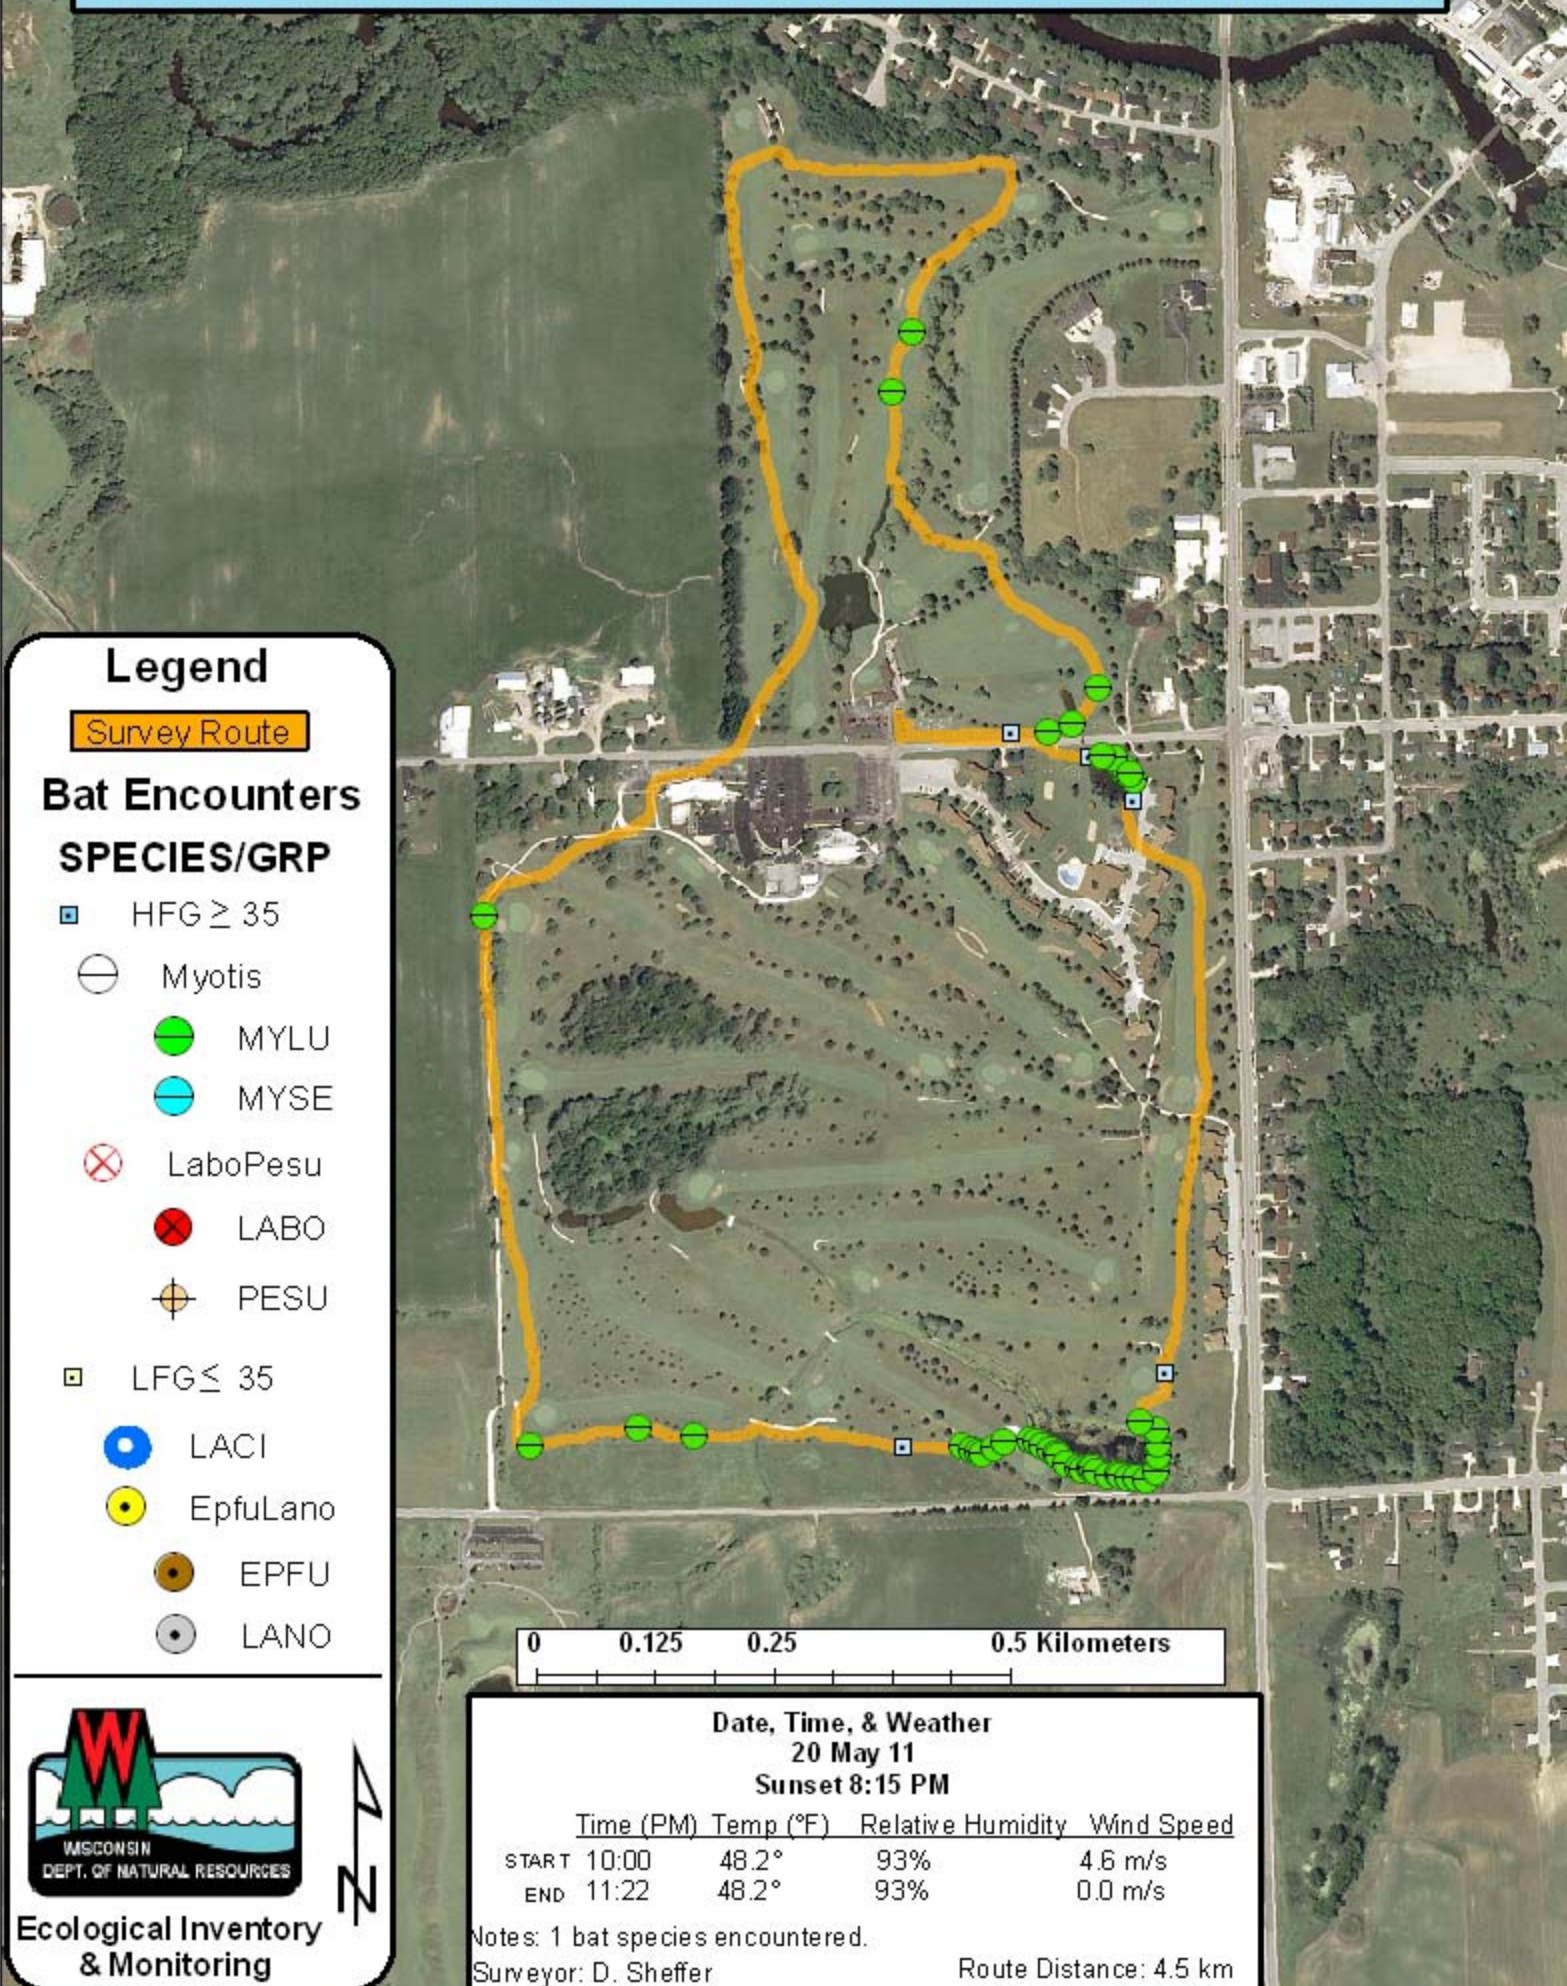

Manitowoc County: Fox Hills Golf Course (RT 1533)

Legend

Survey Route

Bat Encounters

SPECIES/GRP

- HFG \geq 35
- Myotis
- MYLU
- MYSE
- LaboPesu
- LABO
- PESU
- LFG \leq 35
- LACI
- EpfuLano
- EPFU
- LANO

Ecological Inventory & Monitoring

Date, Time, & Weather				
20 May 11				
Sunset 8:15 PM				
	Time (PM)	Temp (°F)	Relative Humidity	Wind Speed
START	10:00	48.2°	93%	4.6 m/s
END	11:22	48.2°	93%	0.0 m/s

Notes: 1 bat species encountered.
 Surveyor: D. Sheffer
 Route Distance: 4.5 km