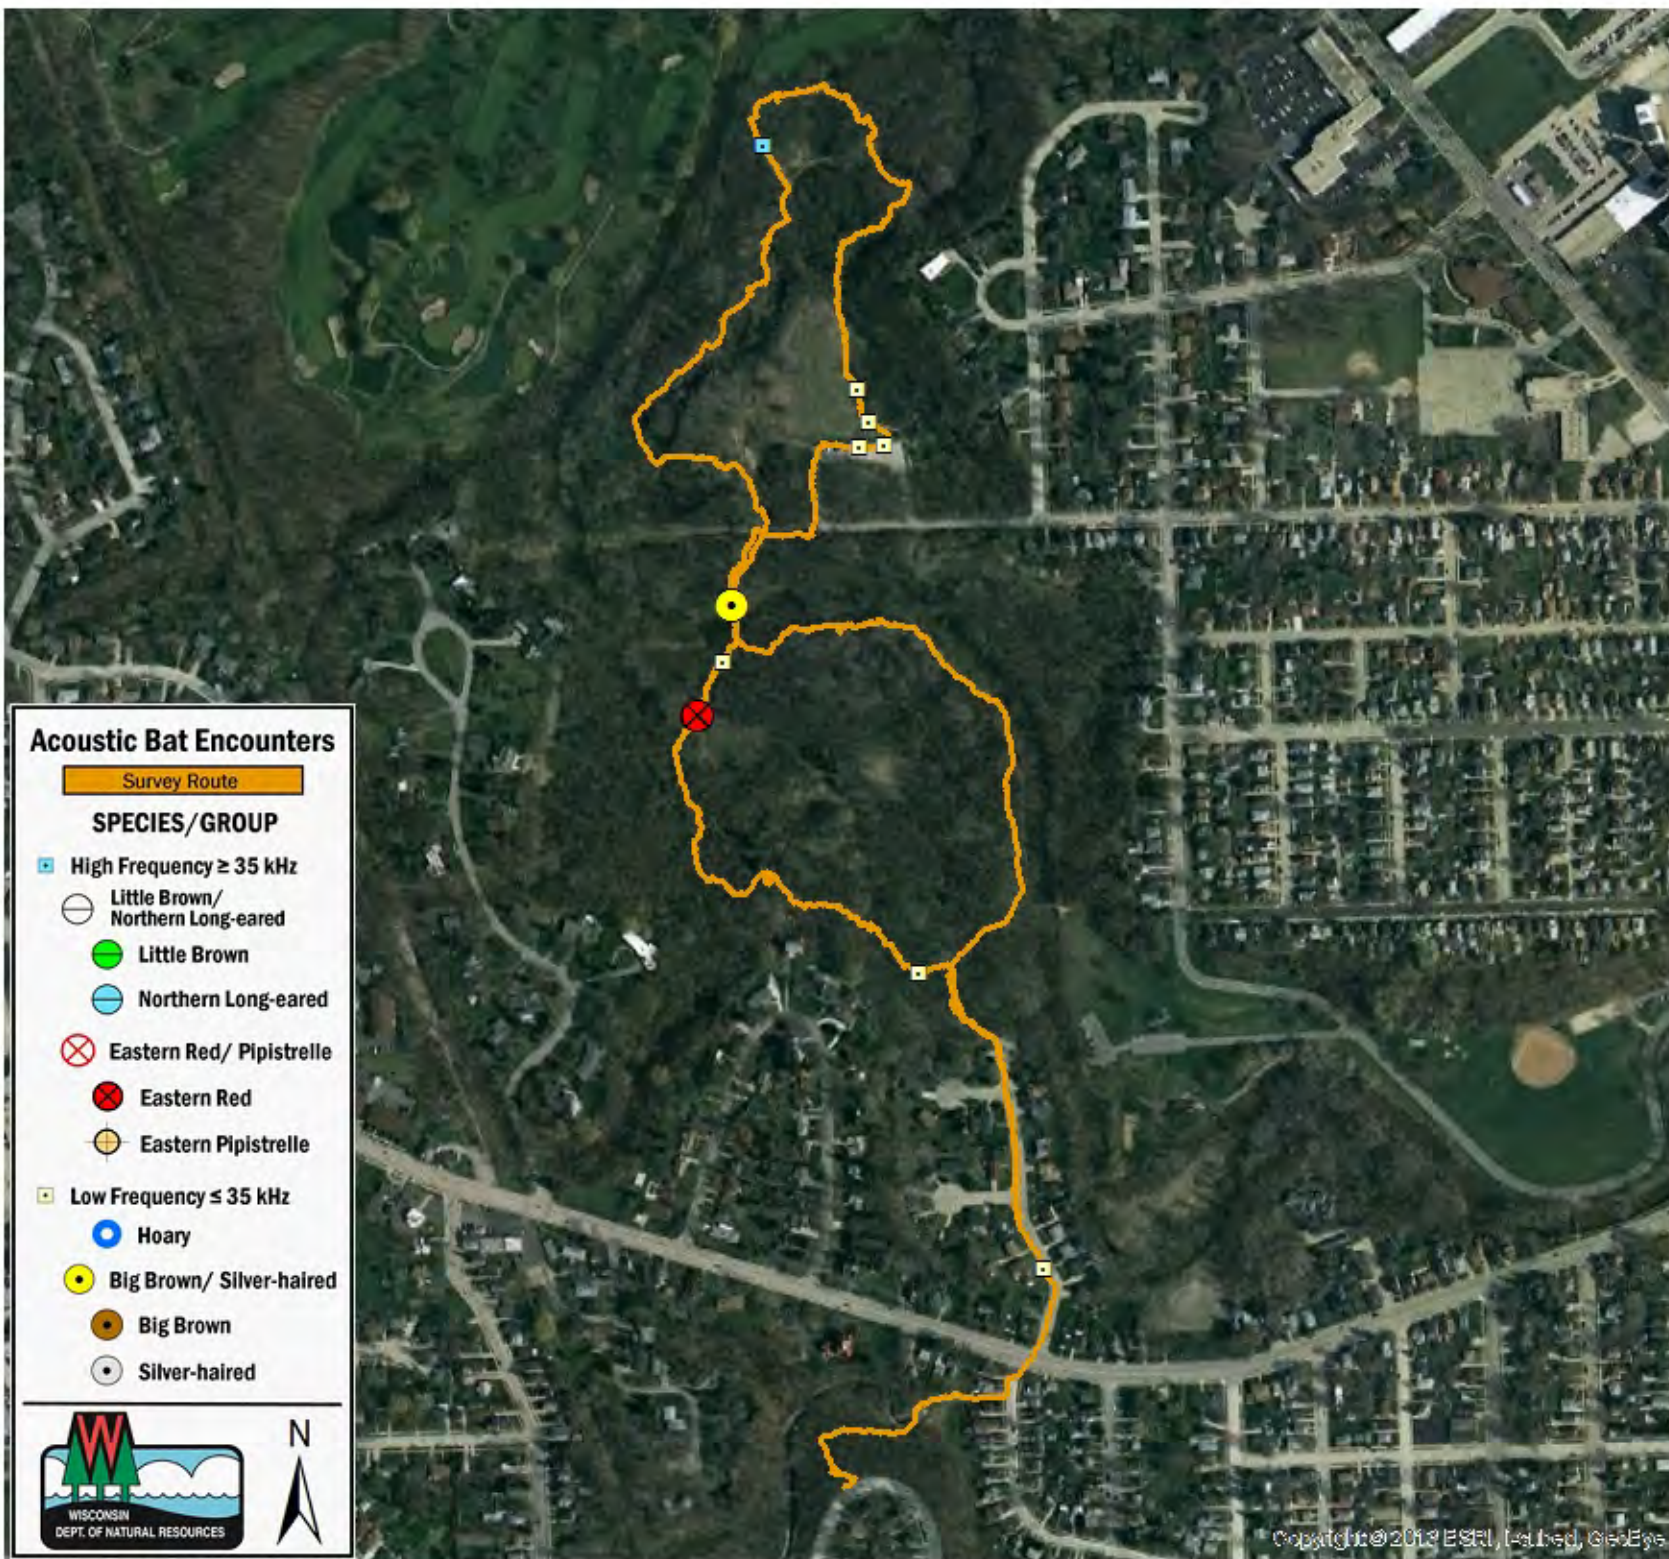

SURVEY RESULTS

Racine County

Colonial Park

10 June 2016

RT 3648

Surveyors: J Hanisko

Route Length: 4.04 km

1 Species Encountered

2.2 4.9

Notes: Racine, WI

0 0.085 0.17 0.255
 km

Acoustic Bat Encounters

Survey Route

SPECIES/GROUP

- High Frequency ≥ 35 kHz
 - Little Brown/ Northern Long-eared
 - Little Brown
 - Northern Long-eared
 - ⊗ Eastern Red/ Pipistrelle
 - Eastern Red
 - Eastern Pipistrelle
 - Low Frequency ≤ 35 kHz
 - Hoary
 - Big Brown/ Silver-haired
 - Big Brown
 - Silver-haired