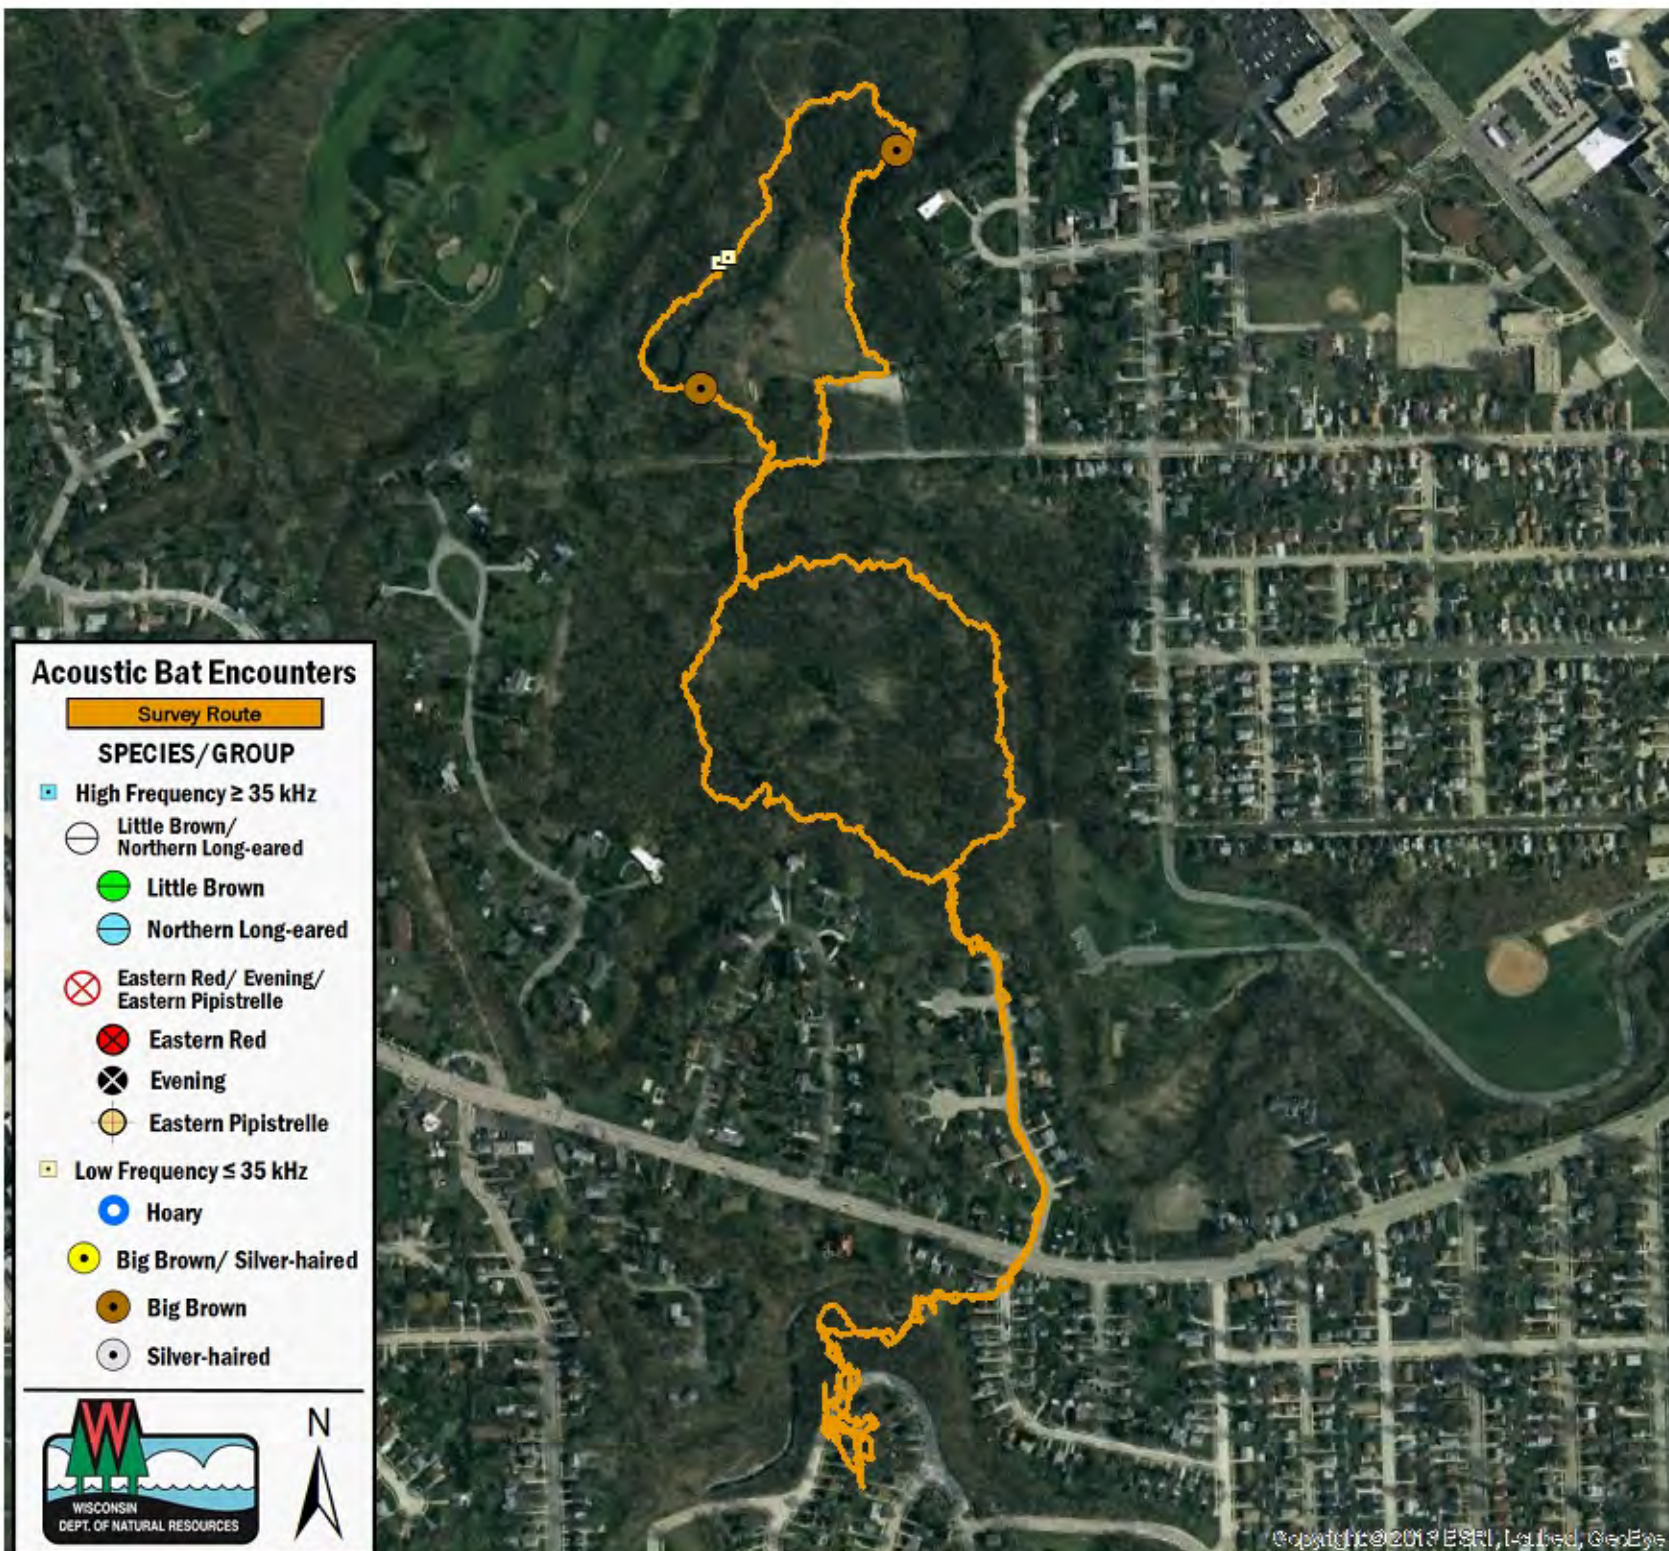

SURVEY RESULTS

Racine County

Colonial Park

12 August 2016

RT 3876

Surveyors: J Hanisko

Route Length: 5.83 km

1 Species Encountered

2.7 2.2

Notes: Racine, WI

0 0.085 0.17 0.255 km

Acoustic Bat Encounters

Survey Route

SPECIES/GROUP

High Frequency ≥ 35 kHz

Little Brown/
Northern Long-eared