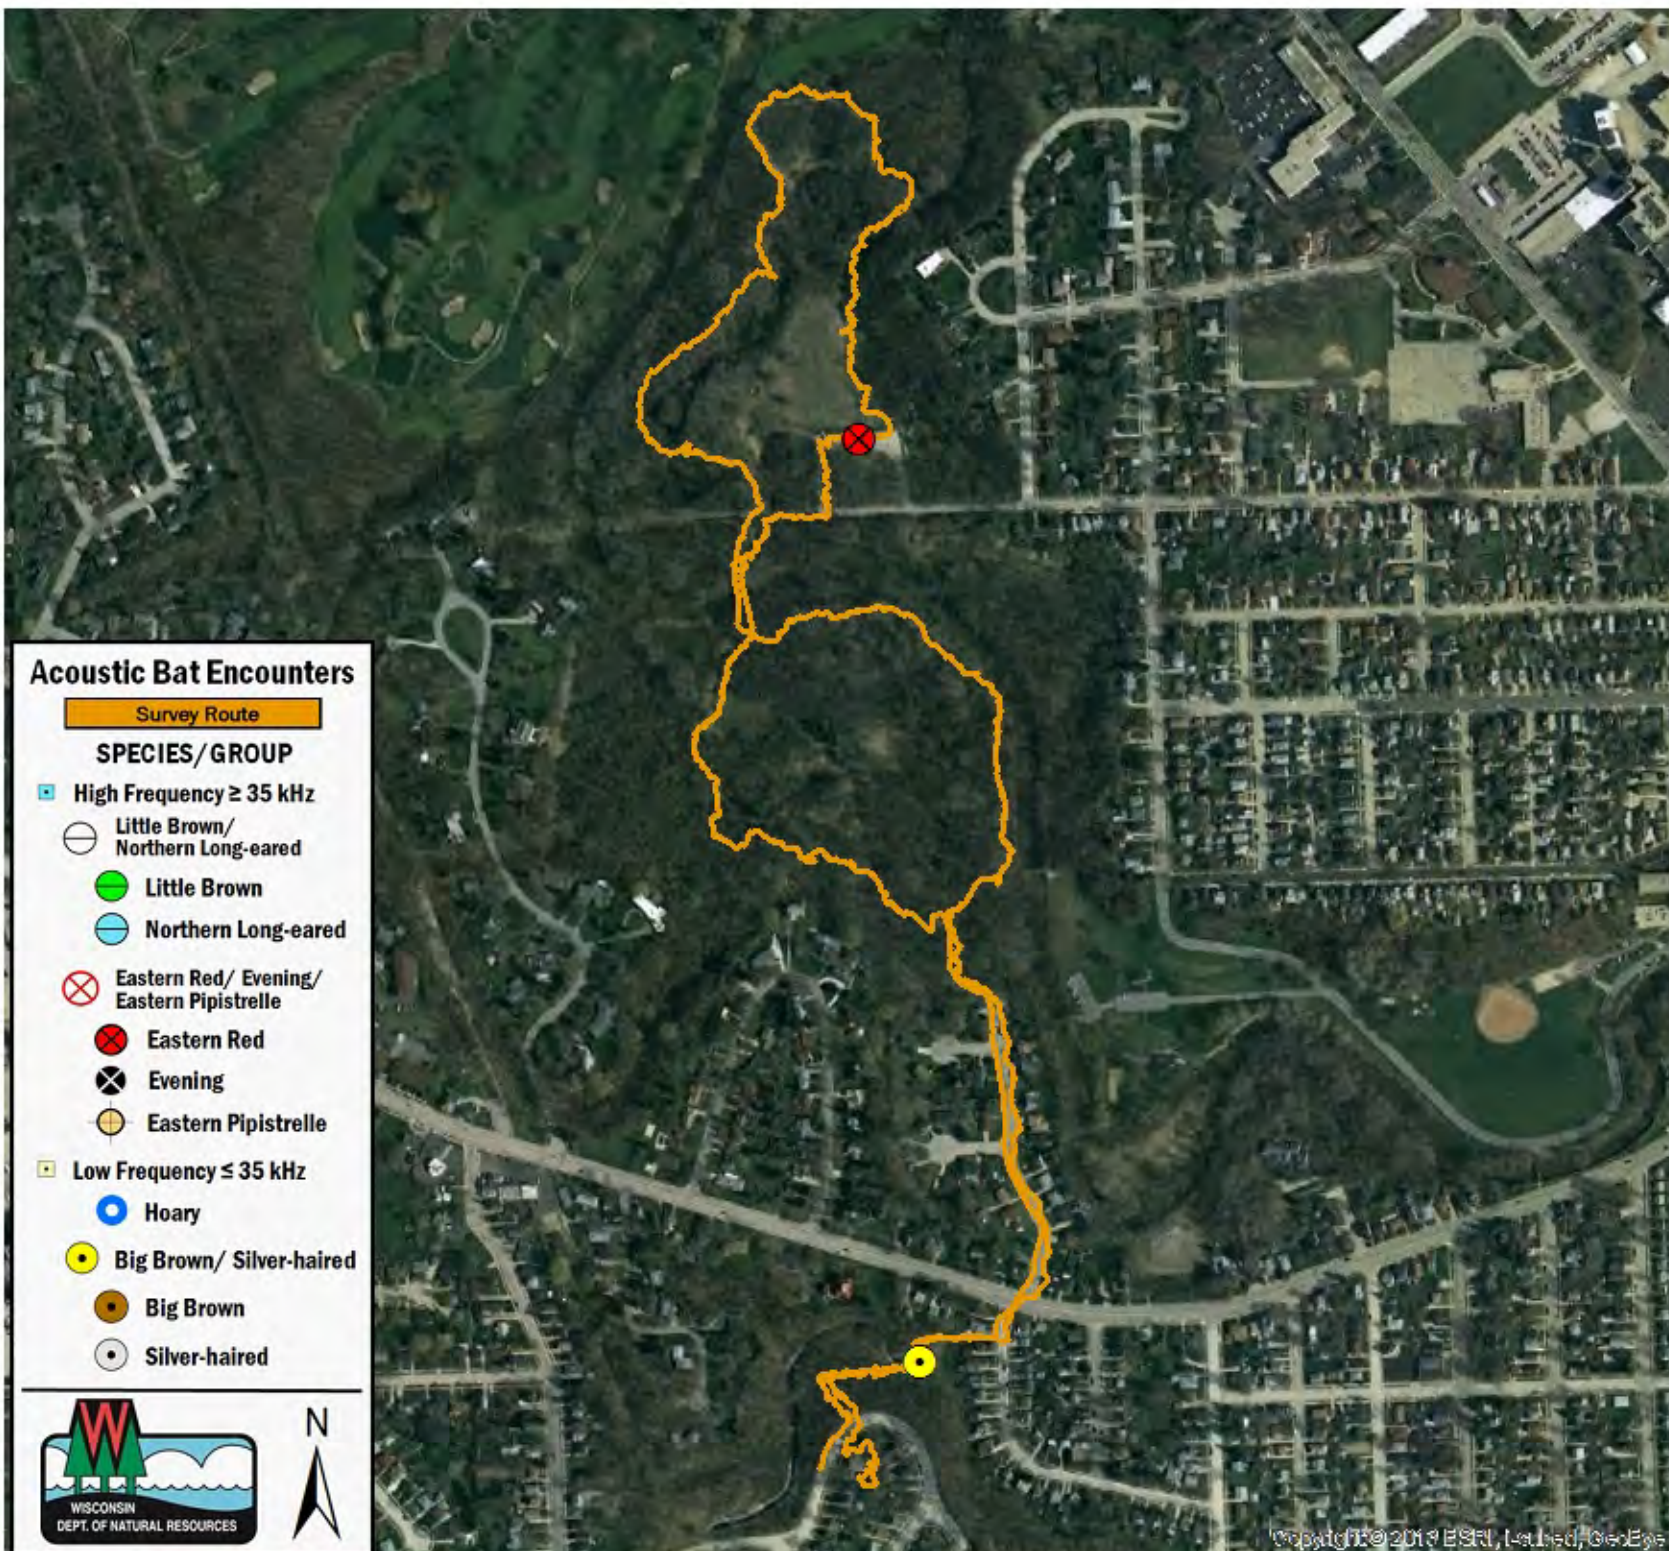

## SURVEY RESULTS

Racine County

Colonial Park

14 September 2016

RT 3927

Surveyors: J Hanisko

Route Length: 5.15 km

1 Species Encountered

2.7      1.3

Notes: Racine, WI

### Acoustic Bat Encounters

Survey Route

⊗ Eastern Pipistrelle

Low Frequency  $\leq 35$  kHz

● Hoary

● Big Brown/ Silver-haired

● Big Brown

○ Silver-haired